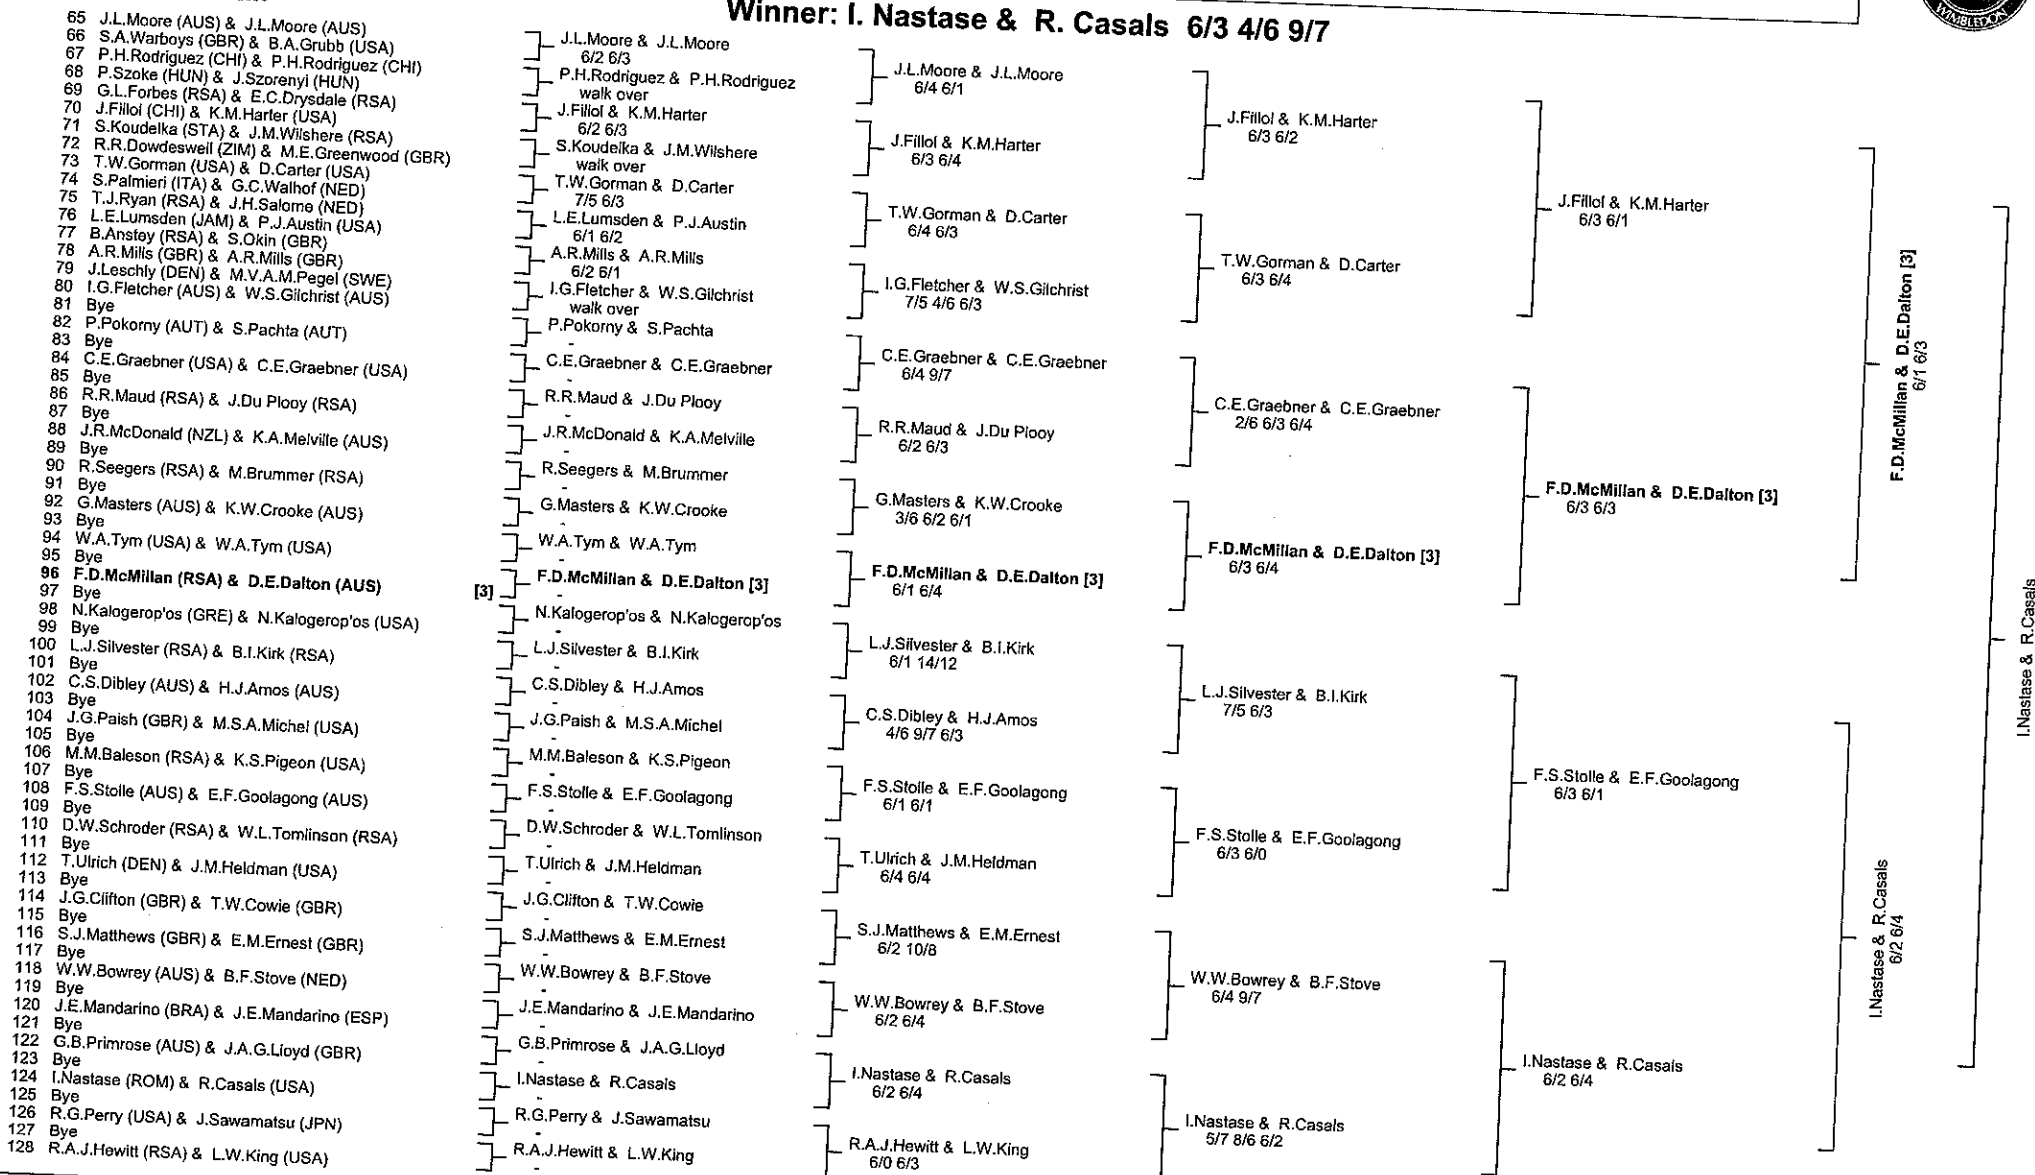

Wimbledon Championships 1970

Mixed Doubles

Bottom Half

Winner: I. Nastase & R. Casals 6/3 4/6 9/7

This material is the copyright of the All England Lawn Tennis Club and may not be reproduced in any form without written permission.