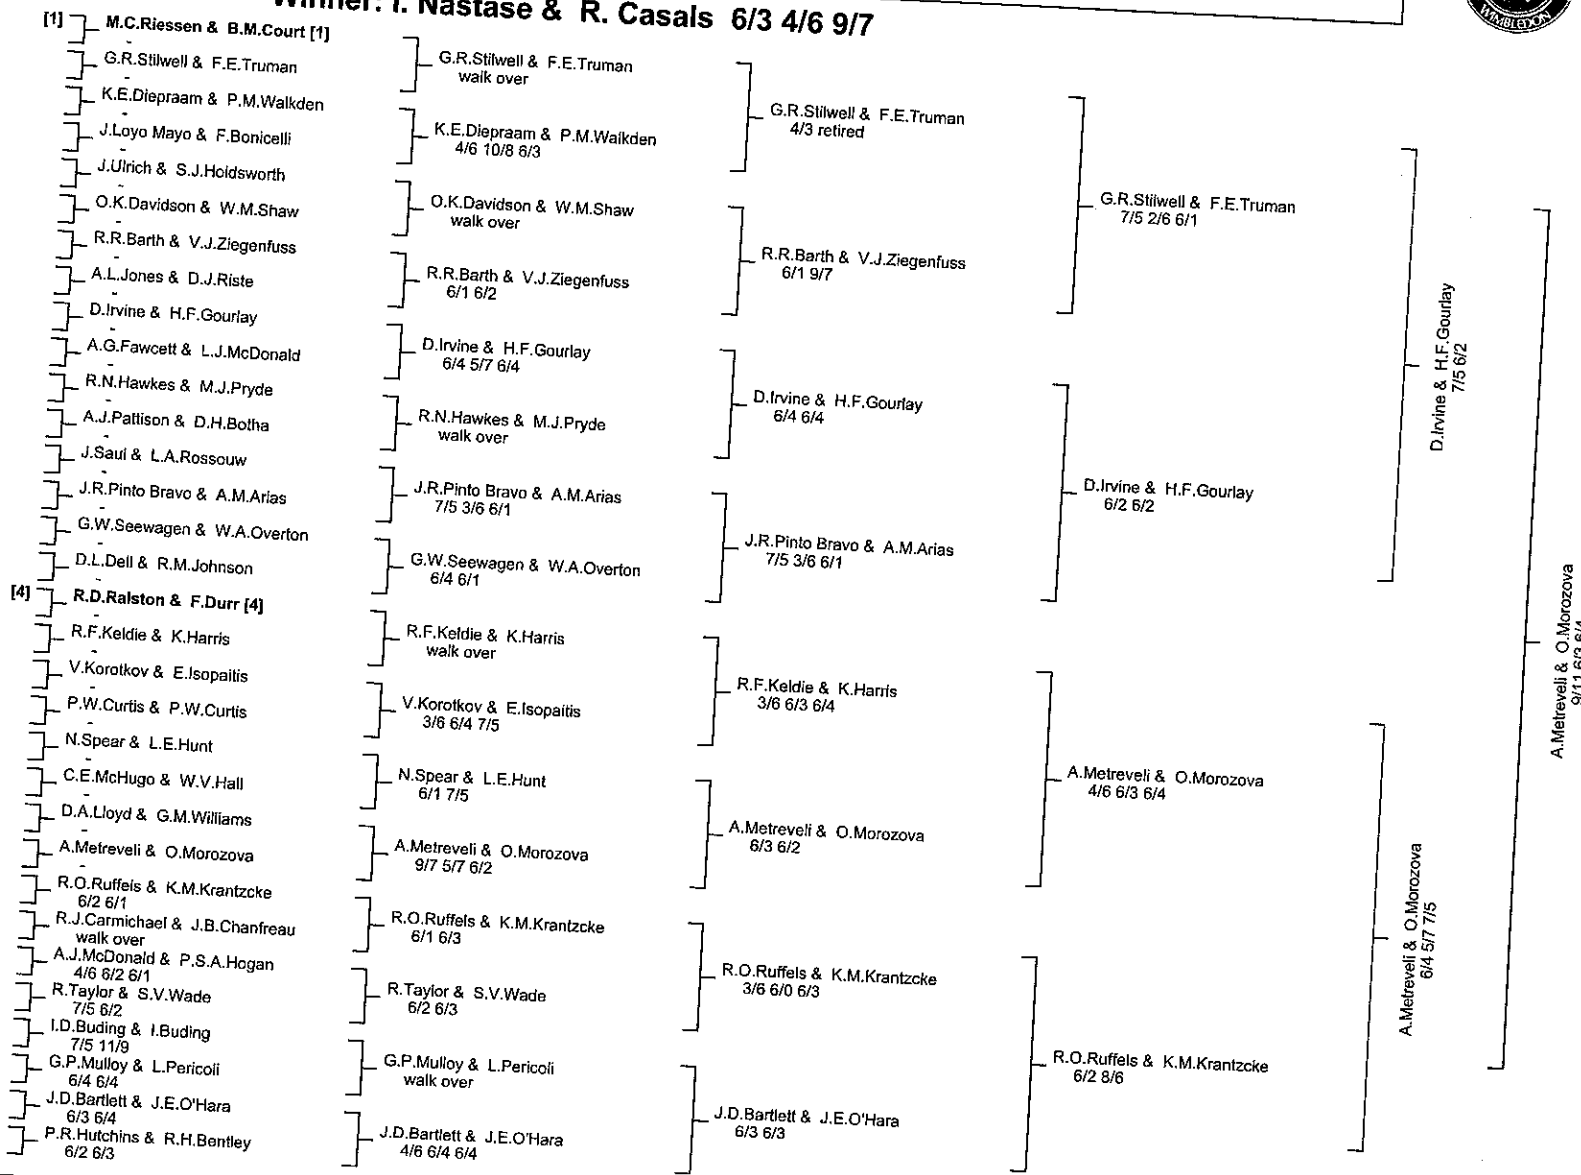

- 1 M.C.Riessen (USA) & B.M.Court (AUS)
- 2 Bye
- 3 G.R.Stilwell (GBR) & F.E.Truman (GBR)
- 4 Bye
- 5 K.E.Diepraam (RSA) & P.M.Walkden (RSA)
- 6 Bye
- 7 J.Loyo Mayo (MEX) & F.Boniceilli (PER)
- 8 Bye
- 9 J.Ulrich (DEN) & S.J.Holdsworth (GBR)
- 10 Bye
- 11 O.K.Davidson (AUS) & W.M.Shaw (GBR)
- 12 Bye
- 13 R.R.Barth (USA) & V.J.Ziegenfuss (USA)
- 14 Bye
- (Q) 15 A.L.Jones (GBR) & D.J.Riste (GBR)
- 16 Bye
- 17 D.Irvine (ZIM) & H.F.Gourlay (AUS)
- 18 Bye
- (Q) 19 A.G.Fawcett (ZIM) & L.J.McDonald (RSA)
- 20 Bye
- (Q) 21 R.N.Hawkes (NZL) & M.J.Pryde (NZL)
- 22 Bye
- 23 A.J.Pattison (ZIM) & D.H.Botha (RSA)
- 24 Bye
- 25 J.Saul (RSA) & L.A.Rossouw (RSA)
- 26 Bye
- 27 J.R.Pinto Bravo (CHI) & A.M.Arias (ARG)
- 28 Bye
- 29 G.W.Seewagen (USA) & W.A.Overton (USA)
- 30 Bye
- 31 D.L.Dell (USA) & R.M.Johnson (USA)
- 32 Bye
- 33 R.D.Ralston (USA) & F.Durr (FRA)
- 34 Bye
- 35 R.F.Keldie (AUS) & K.Harris (AUS)
- 36 Bye
- 37 V.Korotkov (URS) & E.Isopaitis (URS)
- 38 Bye
- 39 P.W.Curtis (GBR) & P.W.Curtis (USA)
- 40 Bye
- 41 N.Spear (YUG) & L.E.Hunt (AUS)
- 42 Bye
- 43 C.E.McHugo (GBR) & W.V.Hall (GBR)
- 44 Bye
- 45 D.A.Lloyd (GBR) & G.M.Williams (GBR)
- 46 Bye
- 47 A.Metreveli (URS) & O.Morozova (URS)
- 48 Bye
- 49 R.L.Case (AUS) & P.A.Edwards (AUS)
- 50 R.O.Ruffels (AUS) & K.M.Krantzcke (AUS)
- 51 R.J.Carmichael (AUS) & J.B.Chanfreau (FRA)
- 52 W.T.Alvarez (COL) & O.de Roubin (FRA)
- 53 K.Watanabe (JPN) & K.Sawamatsu (JPN)
- 54 A.J.McDonald (AUS) & P.S.A.Hogan (USA)
- 55 R.G.Gilfinan (AUS) & M.E.Guzman (ECU)
- 56 R.Taylor (GBR) & S.V.Wade (GBR)
- 57 I.D.Buding (GER) & I.Buding (GER)
- 58 G.Batrick (GBR) & C.A.Camp (GBR)
- 59 G.P.Mulloy (USA) & L.Pericoli (ITA)
- 60 B.Paul (FRA) & E.Terras (FRA)
- (Q) 61 M.Iqbal (PAK) & J.A.Fayter (GBR)
- 62 J.D.Bartlett (AUS) & J.E.O'Hara (CAN)
- 63 M.Orantes (ESP) & M.C.Muntanola (ESP)
- 64 P.R.Hutchins (GBR) & R.H.Bentley (GBR)

This material is the copyright of the All England Lawn Tennis Club and may not be reproduced in any form without written permission.