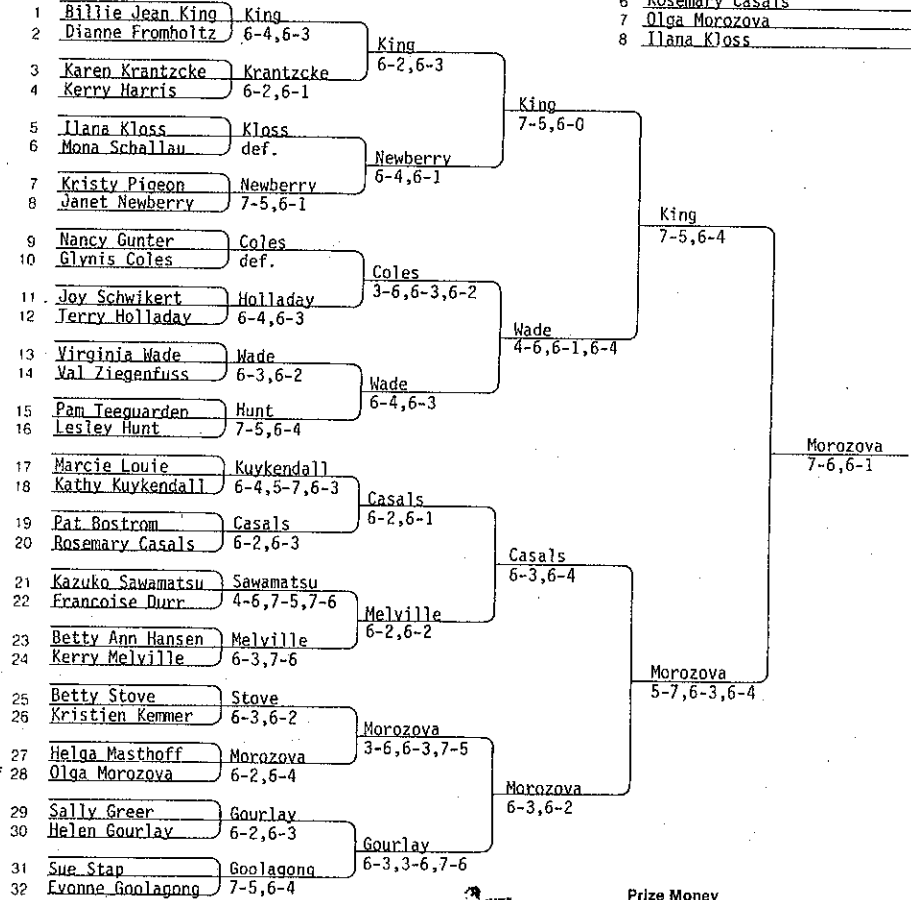

Site: The Palestra
 City: Philadelphia, Pennsylvania
 Championship Singles: 32 Draw
 Dates: April 22-28, 1974
 Total Prize Money: \$50,000
 Playing Surface: Sportface

VIRGINIA SLIMS OF PHILADELPHIA

*retains amateur status

Prize Money

Winner	\$10,000
Runner-up	5,600
3rd-4th	2,800
5th-8th	1,400
9th-16th	700
17th-32nd	350

VIRGINIA SLIMS TENNIS CIRCUIT

Site: The Palestra
 City: Philadelphia, Pennsylvania
 Championship Doubles: 16 Draw
 Dates: April 22-28, 1974
 Total Prize Money: \$50,000
 Playing Surface: Sportface