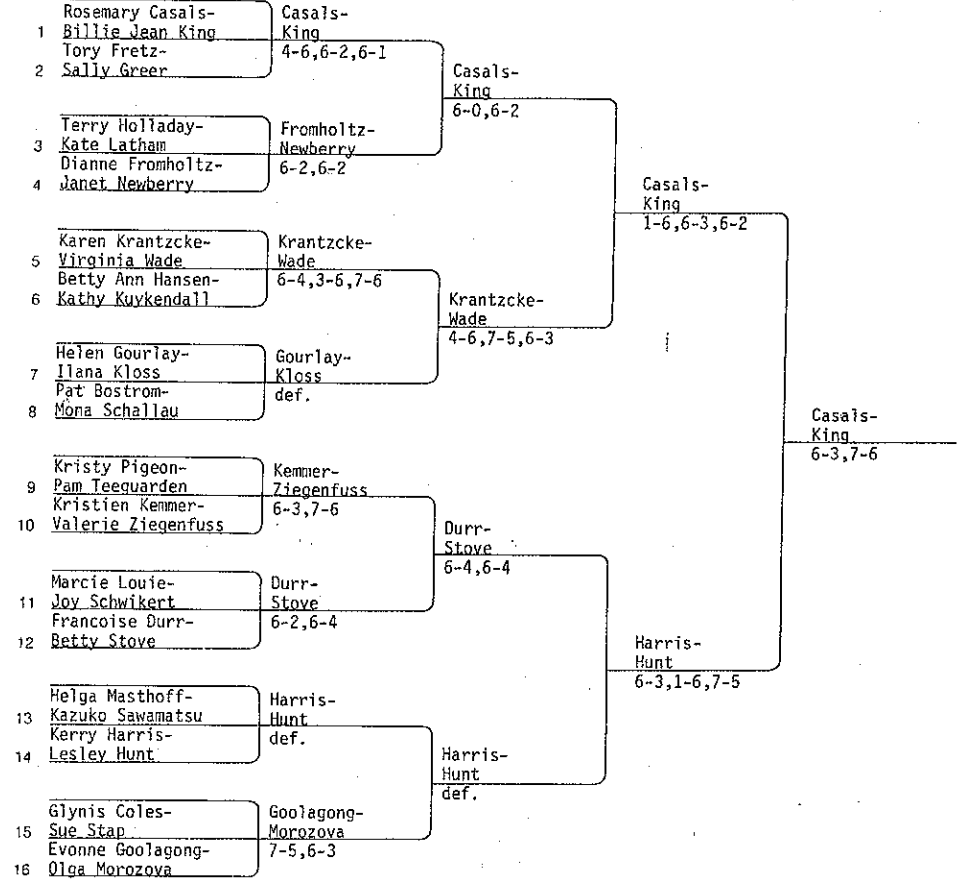

Site: The Palestra
 City: Philadelphia, Pennsylvania
 Championship Singles: 32 Draw
 Dates: April 22-28, 1974
 Total Prize Money: \$50,000
 Playing Surface: Sportface

VIRGINIA SLIMS OF PHILADELPHIA

*retains amateur status

Prize Money

Winner	\$10,000
Runner-up	5,600
3rd-4th	2,800
5th-8th	1,400
9th-16th	700
17th-32nd	350

VIRGINIA SLIMS TENNIS CIRCUIT

Site: The Palestra
 City: Philadelphia, Pennsylvania
 Championship Doubles: 16 Draw
 Dates: April 22-28, 1974
 Total Prize Money: \$50,000
 Playing Surface: Sportface

Seeded Teams

- 1 Rosemary Casals-Billie Jean King
- 2 Evonne Goolagong-Olga Morozova
- 3 Francoise Durr-Betty Stove
- 4 Karen Krantzcke-Virginia Wade

VIRGINIA SLIMS OF PHILADELPHIA

Prize Money (Per Team)