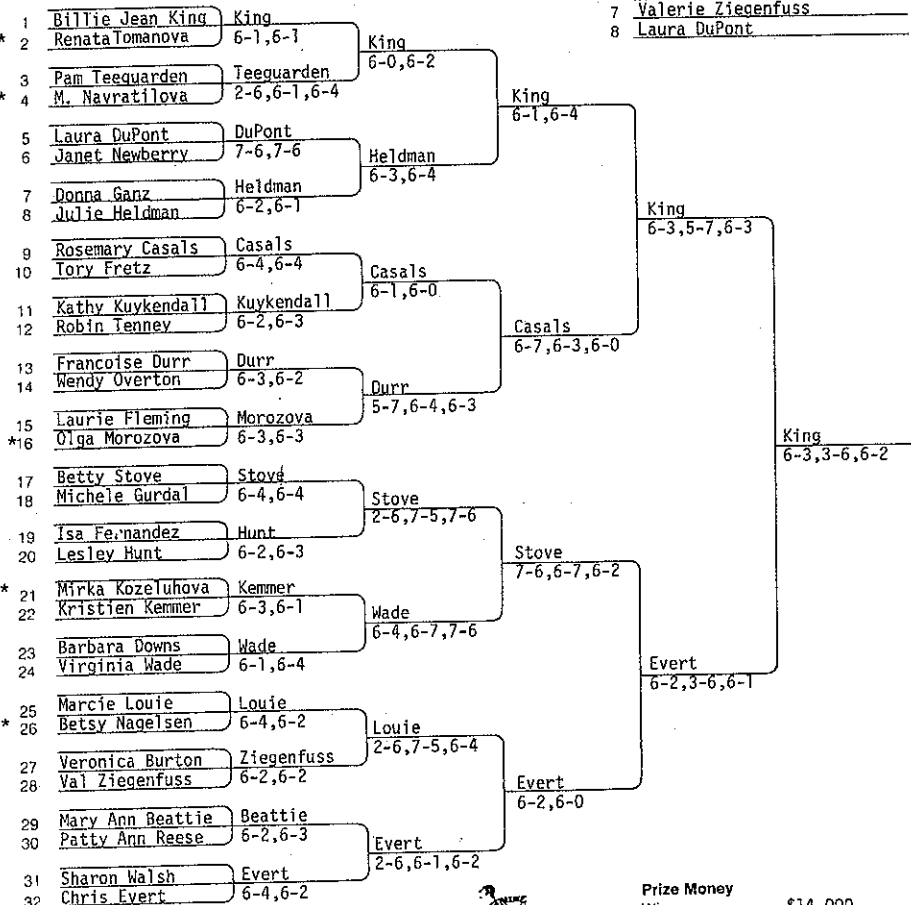

Site: Felt Forum  
 City: New York  
 Championship Singles: 32 Draw

Dates: March 25-31, 1974  
 Total Prize Money: \$60,000  
 Playing Surface: Sportface

**Seeded Players**

- 1 Billie Jean King
- 2 Chris Evert
- 3 Virginia Wade
- 4 Rosemary Casals
- 5 Francoise Durr
- 6 Lesley Hunt
- 7 Valerie Ziegenfuss
- 8 Laura DuPont

**S&H WOMEN'S NATIONAL INDOOR CHAMPIONSHIP**

\*retains amateur status

**Prize Money**

Winner	\$14,000
Runner-up	8,700
3rd-4th	4,350
5th-8th	2,175
9th-16th	1,050
17th-32nd	550