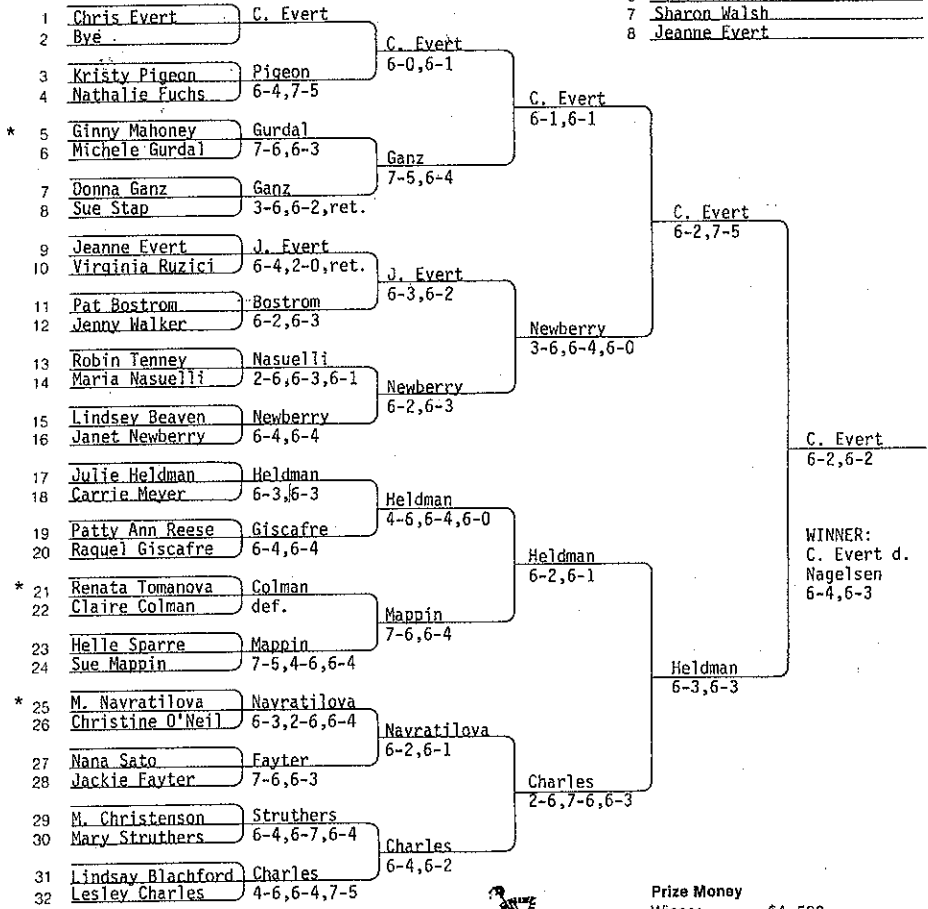

- 1 Chris Evert
- 2 Olga Morozova
- 3 Virginia Wade
- 4 Julie Heldman
- 5 Martina Navratilova
- 6 Gail Chanfreau
- 7 Sharon Walsh
- 8 Jeanne Evert

VIRGINIA SLIMS OF NEWPORT

**Prize Money**

Winner	\$4,500
Runner-up	2,500
3rd-4th	1,400
5th-8th	850
9th-16th	500
17th-32nd	250
33rd-64th	150