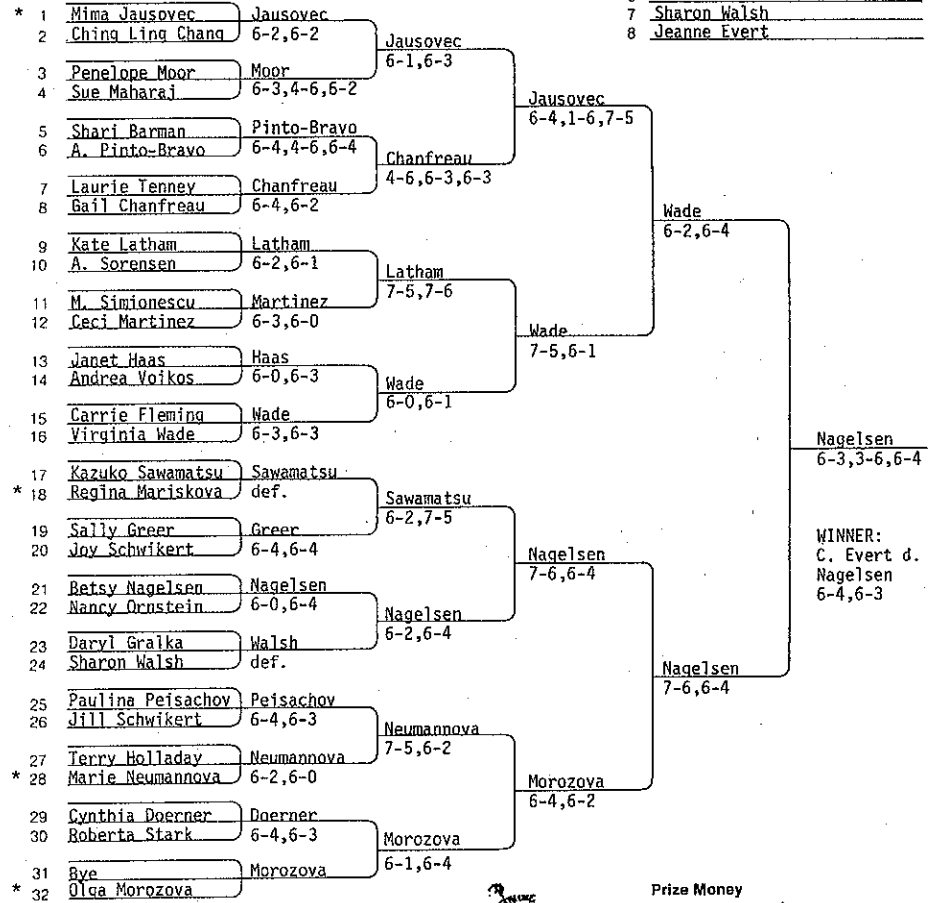

\*retains amateur status

**VIRGINIA SLIMS TENNIS CIRCUIT**

Site: Newport Casino  
 City: Newport, Rhode Island  
 Championship Singles: Lower Half  
 64 Draw NO AD

Dates: August 18-26, 1974  
 Total Prize Money: \$30,000  
 Playing Surface: Grass

**Seeded Players**

- 1 Chris Evert
- 2 Olga Morozova
- 3 Virginia Wade
- 4 Julie Heldman
- 5 Martina Navratilova
- 6 Gail Chanfreau
- 7 Sharon Walsh
- 8 Jeanne Evert

VIRGINIA SLIMS OF NEWPORT

\*retains amateur status