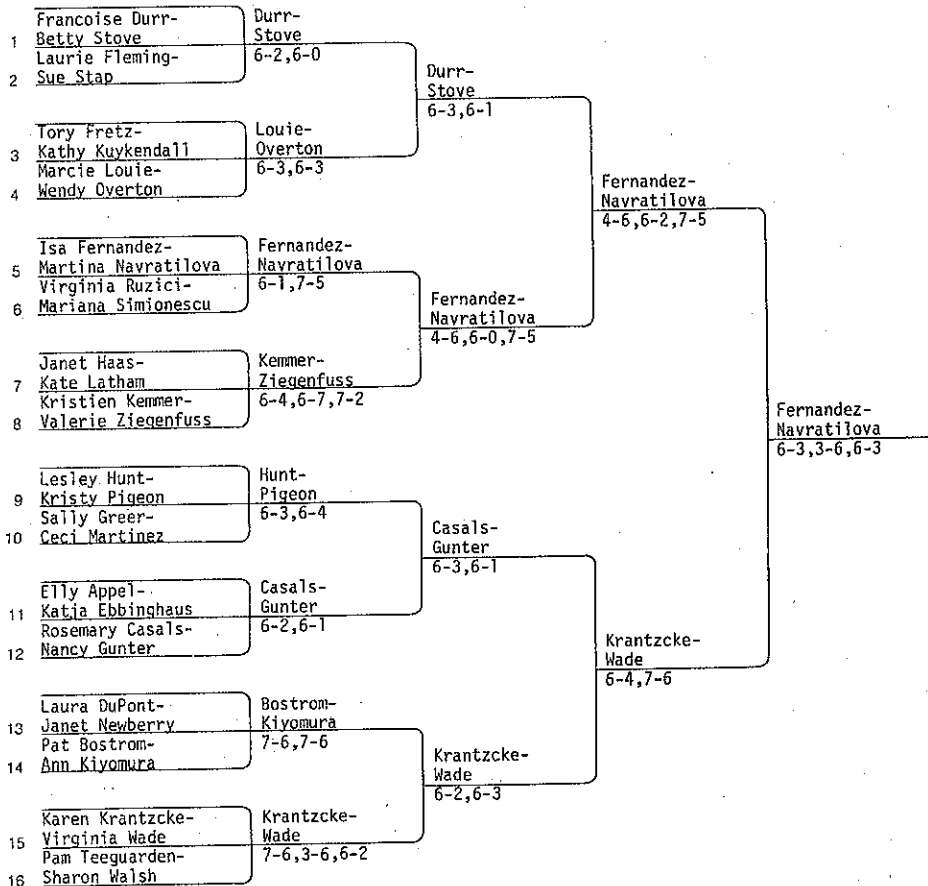

MAUREEN CONNOLLY BRINKER INTERNATIONAL CHAMPIONSHIPS

*retains amateur status

Prize Money	
Winner	$10,000
Runner-up	5,600
3rd-4th	2,800
5th-8th	1,400
9th-16th	700
17th-32nd	350

VIRGINIA SLIMS TENNIS CIRCUIT

Prize Money (Per Team)	
Winner	$3,200
Runner-up	1,800
3rd-4th	800
5th-8th	400
9th-16th	200

VIRGINIA SLIMS TENNIS CIRCUIT