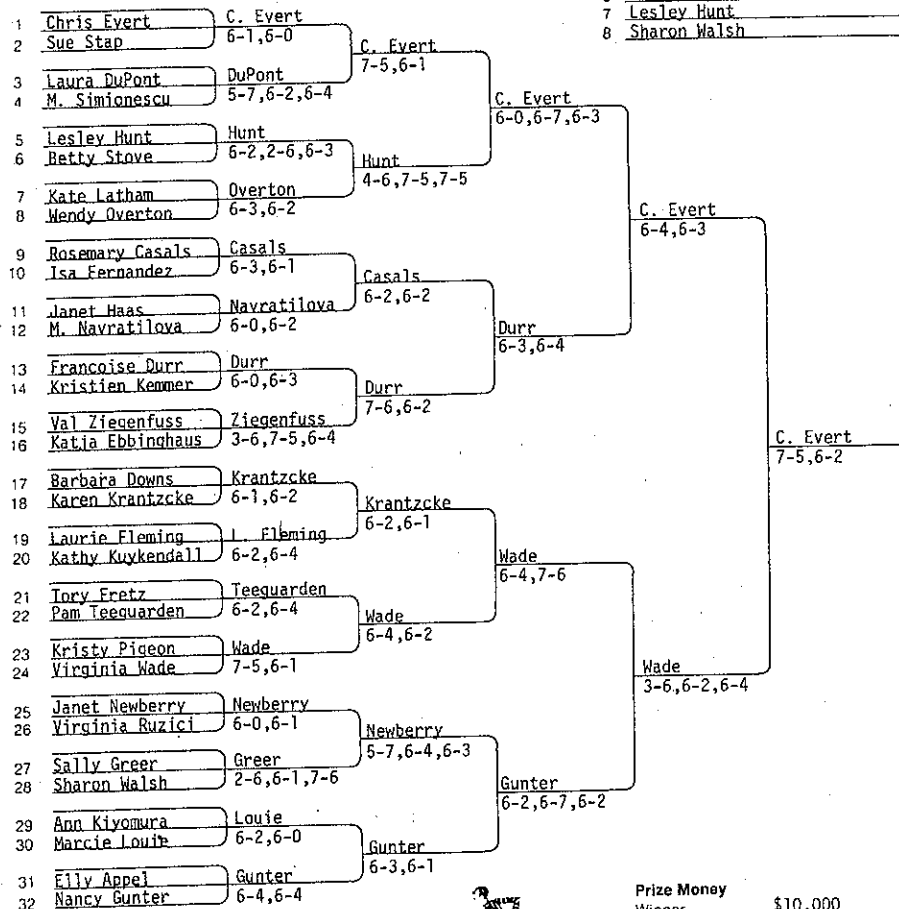

Site: Brookhaven Country Club
City: Dallas, Texas
Championship Singles: 32 Draw

Dates: March 5-10, 1974
Total Prize Money: $50,000
Playing Surface: Sportface

Seeded Players

1. 1 Chris Evert
2. 2 Nancy Richey Gunter
3. 3 Virginia Wade
4. 4 Rosemary Casals
5. 5 Francoise Durr
6. 6 Kathy Kuykendall
7. 7 Lesley Hunt
8. 8 Sharon Walsh

Site: Brookhaven Country Club
City: Dallas, Texas
Championship Doubles: 16 Draw

Dates: March 5-10, 1974
Total Prize Money: $50,000
Playing Surface: Sportface

Seeded Teams

1. 1 Francoise Durr-Betty Stove
2. 2 Pam Teeguarden-Sharon Walsh
3. 3 Rosemary Casals-Nancy Richey Gunter
4. 4 Isa Fernandez-Martina Navratilova

MAUREEN CONNOLLY BRINKER INTERNATIONAL CHAMPIONSHIPS