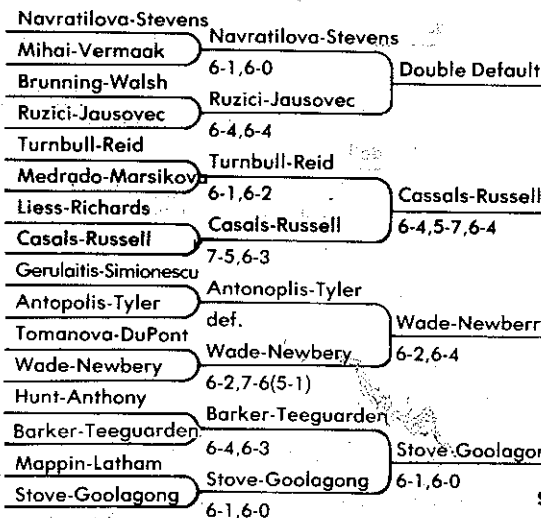

VIRGINIA SLIMS OF CHICAGO \$100,000

Singles

Seeded Players

- Martina Navratilova
- Evonne Goolagong
- Betty Stove
- Virginia Wade
- Wendy Turnbull
- Sue Barker
- Kerry Reid
- Jo Anne Russell

BRIDGESTONE DOUBLES OF CHICAGO

Doubles

Seeded Teams

- Martina Navratilova - Greer Stevens
- Betty Stove - Evonne Goolagong
- Wendy Turnbull - Kerry Reid
- Virginia Wade - Janet Newberry