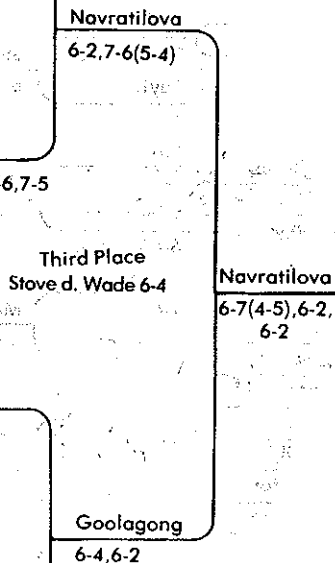

VIRGINIA SLIMS OF CHICAGO \$100,000

Singles

Seeded Players

- Martina Navratilova
- Evonne Goolagong
- Betty Stove
- Virginia Wade
- Wendy Turnbull
- Sue Barker
- Kerry Reid
- Jo Anne Russell

BRIDGESTONE DOUBLES OF CHICAGO