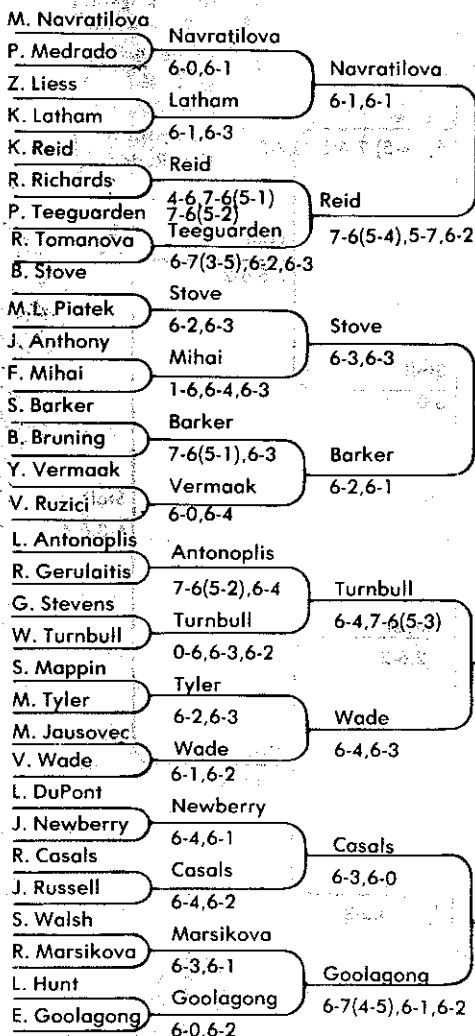

VIRGINIA SLIMS OF CHICAGO \$100,000

Singles

Seeded Players

- Martina Navratilova
- Evonne Goolagong
- Betty Stove
- Virginia Wade
- Wendy Turnbull
- Sue Barker
- Kerry Reid
- Jo Anne Russell

BRIDGESTONE DOUBLES OF CHICAGO