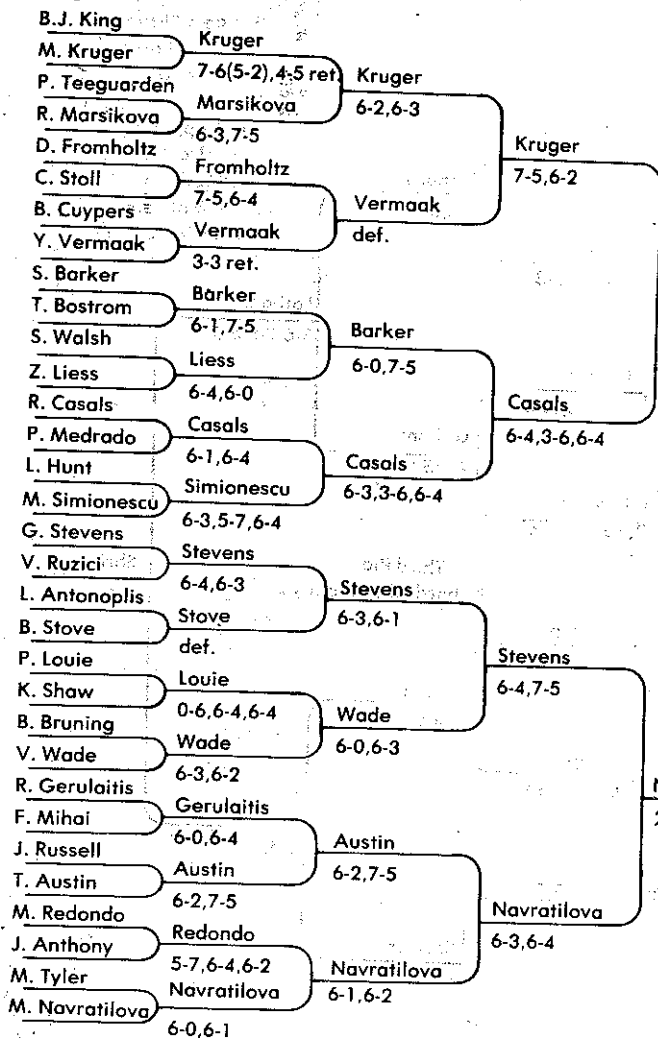

VIRGINIA SLIMS OF LOS ANGELES \$100,000

Singles

Seeded Players

- Billie Jean King
- Martina Navratilova
- Virginia Wade
- Sue Barker
- Rosemary Casals
- Betty Stove
- Dianne Fromholtz
- v Austin

Casals

0-6, 6-2, 6-4