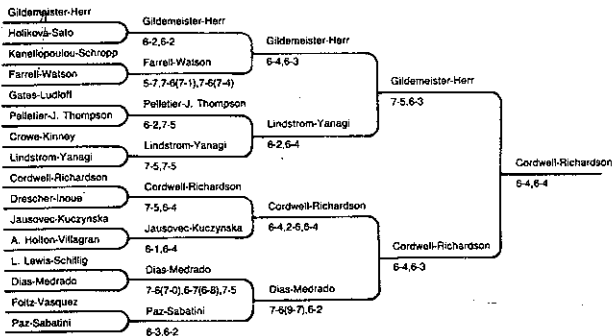

DOUBLES

SINGLES QUALIFYING

FIRST ROUND — Lisa Pennington d. Micki Schillig, 7-5, 6-4; Lynn Lewis d. Diane Castillejo, 6-1, 7-6 (7-4); Ei Iida d. Joy Cummings, 6-1, 6-1; Jo Louis d. Ms. Fukuda, 6-1, 6-4; Karin Stampfli d. Shelby Torrance, 6-0, 6-3; Olga Tsaropoulou d. Rona Daniels, 6-2, 4-6, 6-1; Akemi Nishiya d. Mitsuko Yokota, 6-2, 6-3; Iwona Kuczynska d. Bettina Fulco, 6-2, 7-5; Diane Farrell d. Lorraine Gracie, 6-3, 6-2; Paulina Sepulveda d. Naoko Terada, 6-2, 4-6, 6-3; Helene Pelletier d. Carol Watson, 6-1, 6-2; Sabina Simmonds d. Kathleen Schuurmans, 6-0, 6-3; Kumiko Okamoto d. Chisa Packard, 6-1, 6-0; Maya Kidowaki d. Claudia Faillace, 6-2, 6-3; Yuki Koizumi d. Lone Vandborg, 6-3, 6-0; Miki Mizokuchi d. Julie Richardson, 6-3, 6-4.

SECOND ROUND — Pennington d. L. Lewis, 6-1, 6-4; Louis d. Iida, 6-3, 6-3; Tsaropoulou d. Stampfli, 6-1, 6-1; Nishiya d. Kuczynska, 6-2, 6-3; Farrell d. Sepulveda, 6-1, 6-4; Pelletier d. Simmonds, 6-3, 6-3; Kidowaki d. Okamoto, 7-5, 7-6 (7-2); Koizumi d. Mizokuchi, 7-5, 6-2.

FINAL ROUND — Louis d. Pennington, 6-3, 7-6 (7-4); Tsaropoulou d. Nishiya, 7-5, 6-2; Farrell d. Pelletier, 1-6, 6-4, 7-6 (9-7).

SEEDED PLAYERS — 1. Micki Schillig; 2. Julie Richardson; 3. Karin Stampfli; 4. Sabina Simmonds; 5. Kumiko Okamoto; 6. Jo Louis; 7. Lorraine Gracie; 8. Bettina Fulco.