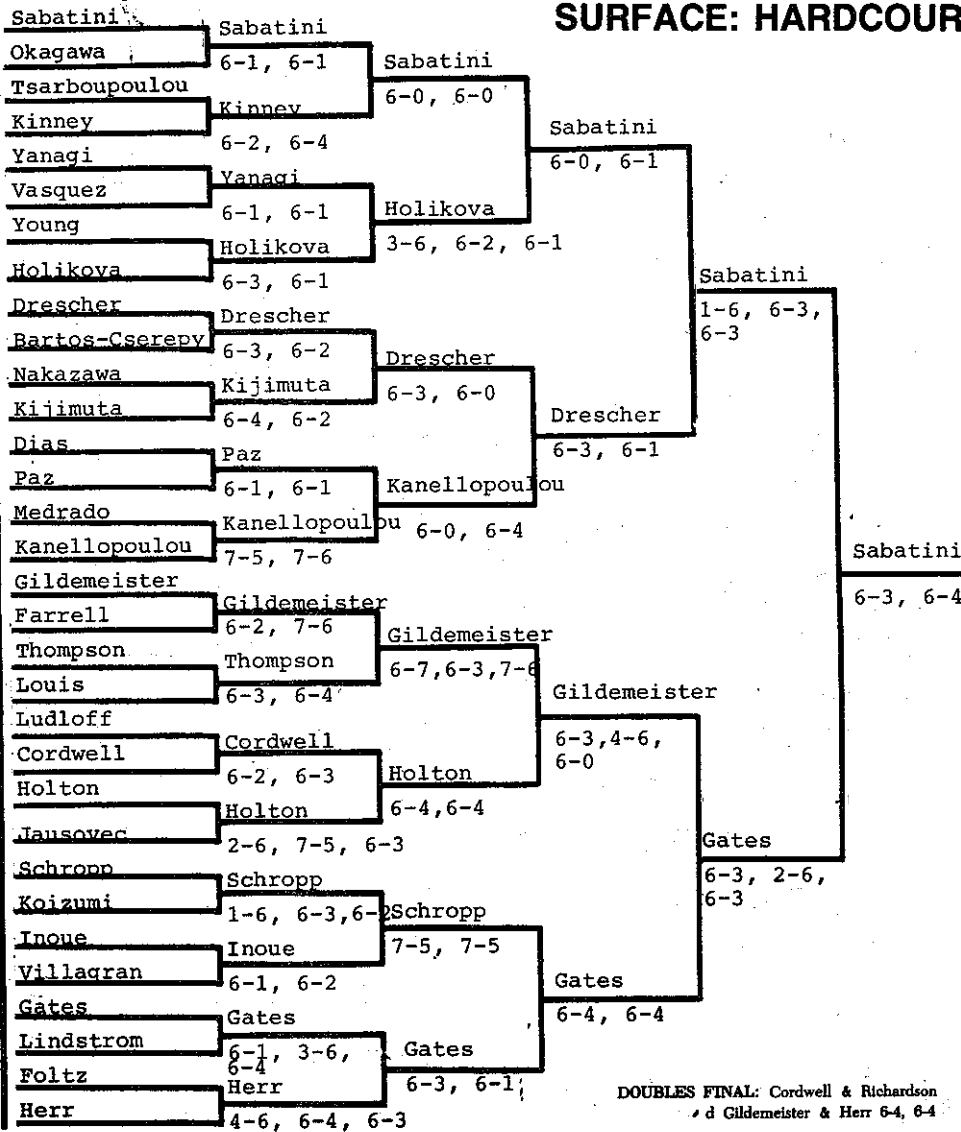

Tokyo
Ariake Tennis Center, Tokyo
Surface: hard

\$50,000

SURFACE: HARDCOURT

SEEDED PLAYERS—SINGLES

- Gabriela Sabatini
- Beth Herr
- Lilian Drescher
- Mima Jausovec
- Angeliki Kanellopoulou
- Laura Gildemeister
- Andrea Holikova
- Myriam Schropp