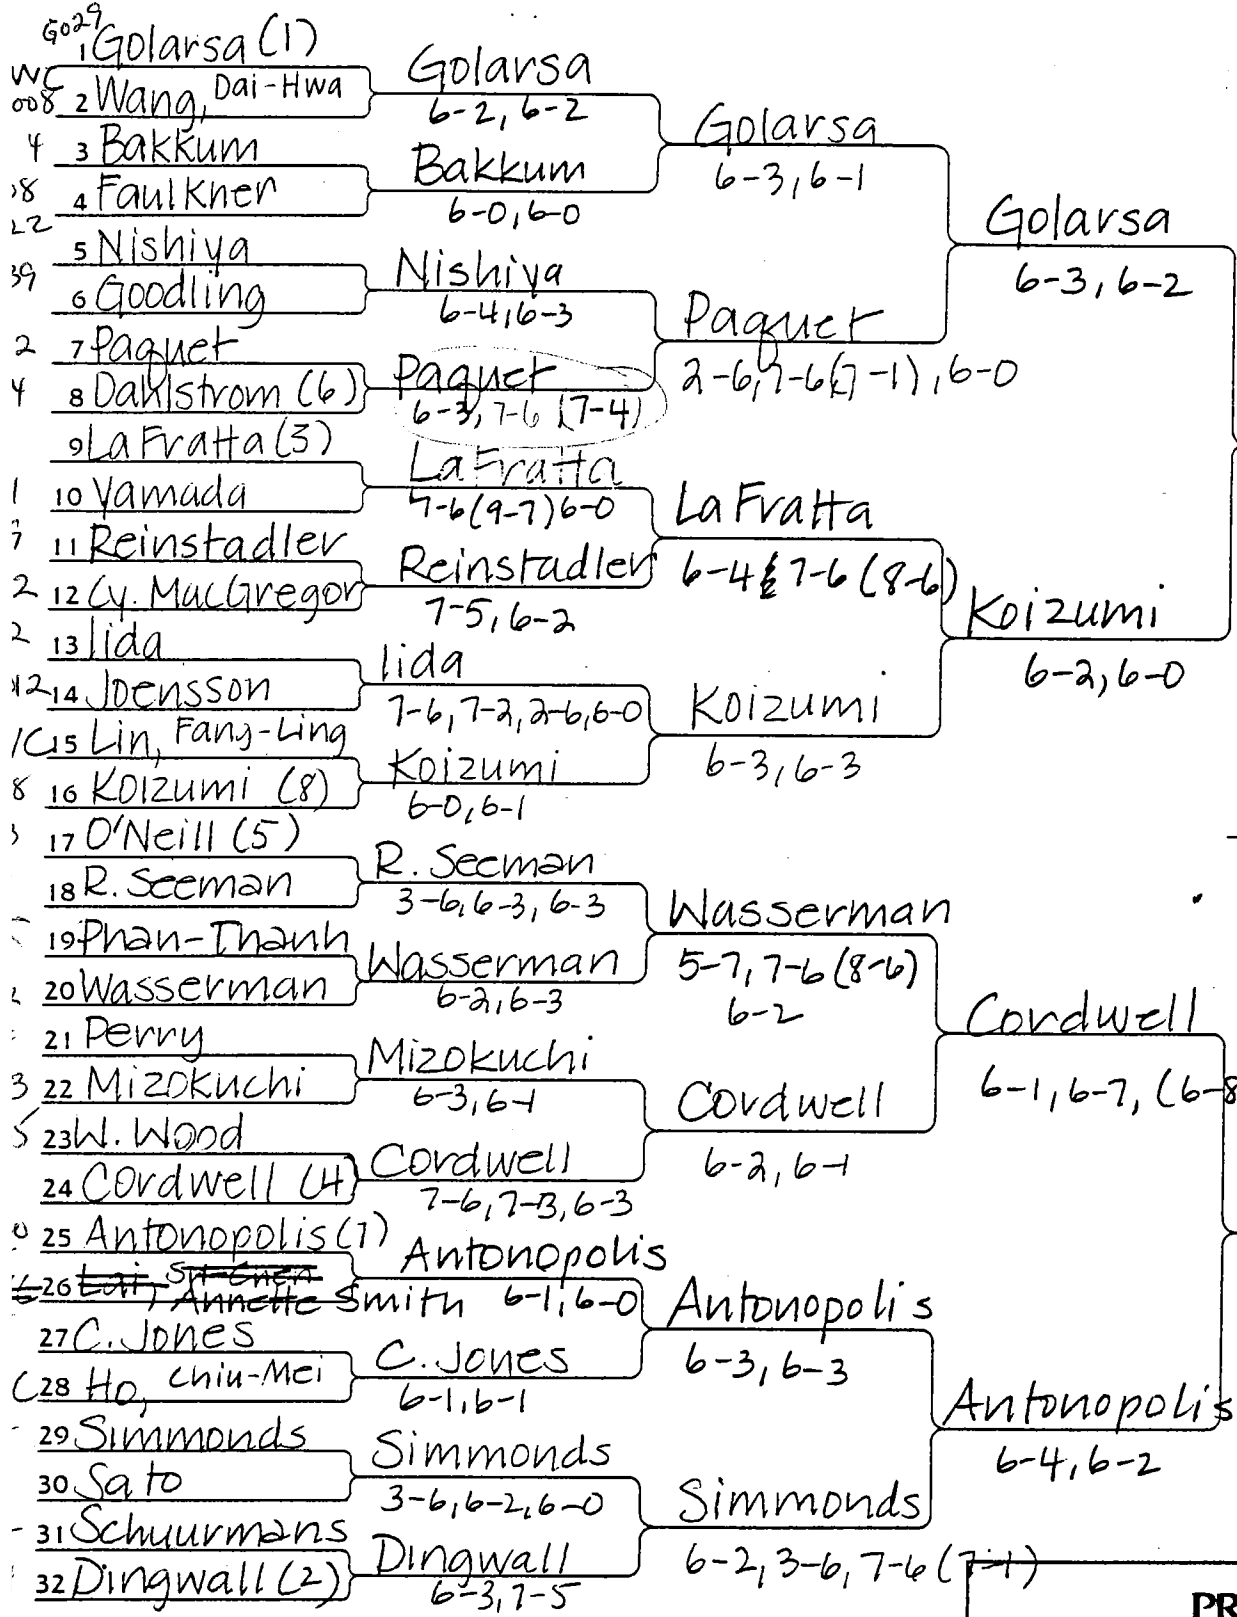

WINNER

SEEDS

1. 1 Golarsa
2. 2 Dingwall
3. 3 LaFratta
4. 4 Cordwell
5. 5 O'Neill
6. 6 Dahlstrom
7. 7 Antonopolis
8. 8 Koizumi

EVENT Taipei Women's Champ.
Taipei, Taiwan
DATES April 18-19, 1987
PURSE $50,000
DRAW 32Q
SURFACE Carpet

	PRIZE MONEY	VIRGINIA SLIMS POINTS
WINNER	—	—
RUNNER-UP	—	—
3rd-4th	—	—
5th-8th	$225	—
9th-16th	125	—
17th-32nd	75	—