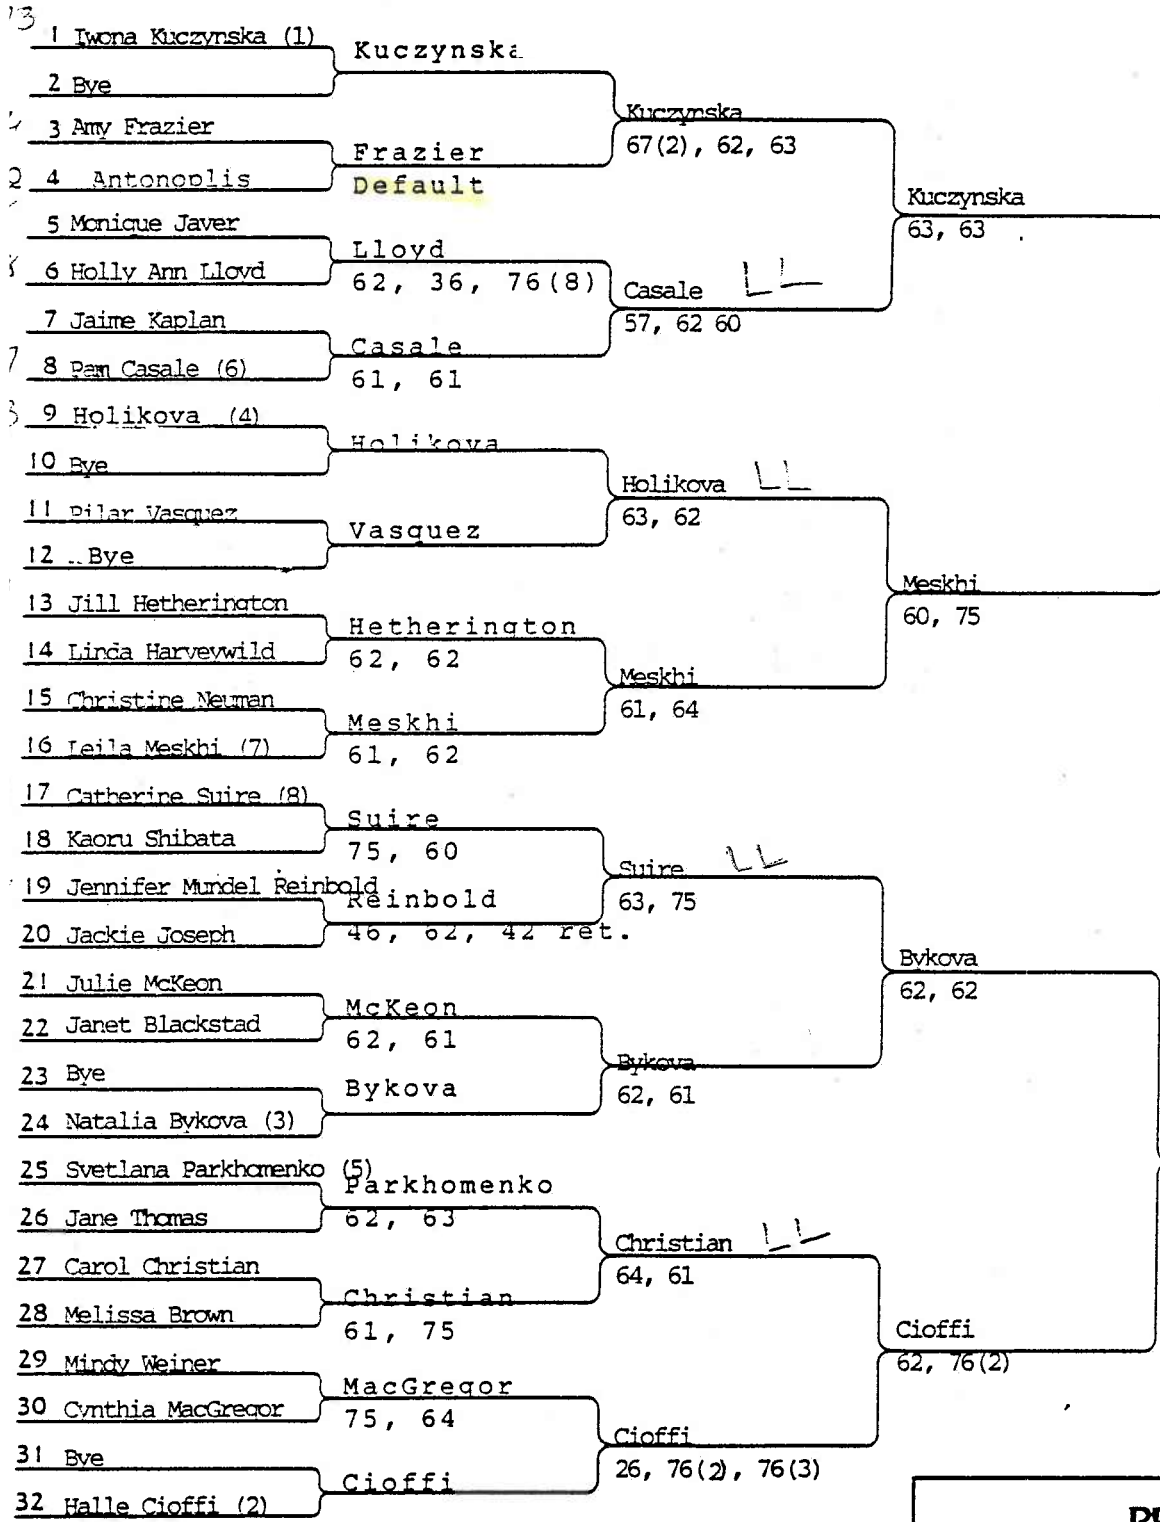

EVENT Virginia Slims of Chicago
SITE UIC Pavilion, Chicago, Illinois
DATES Nov. 6-8, 1987
PURSE $150,000
DRAW 32 qualifying
SURFACE Supreme/Indoors

SEEDS

1. 1 Kuczynska
2. 2 Cioffi
3. 3 Bykova
4. 4 Hy
5. 5 Parkhomenko
6. 6 Casale
7. 7 Meskhi
8. 8 Suire

	PRIZE MONEY	VIRGINIA SLIMS POINTS
WINNER	_____	_____
RUNNER-UP	_____	_____
3rd-4th	_____	_____
5th-8th	$600	_____
9th-16th	400	_____
17th-32nd	250	_____