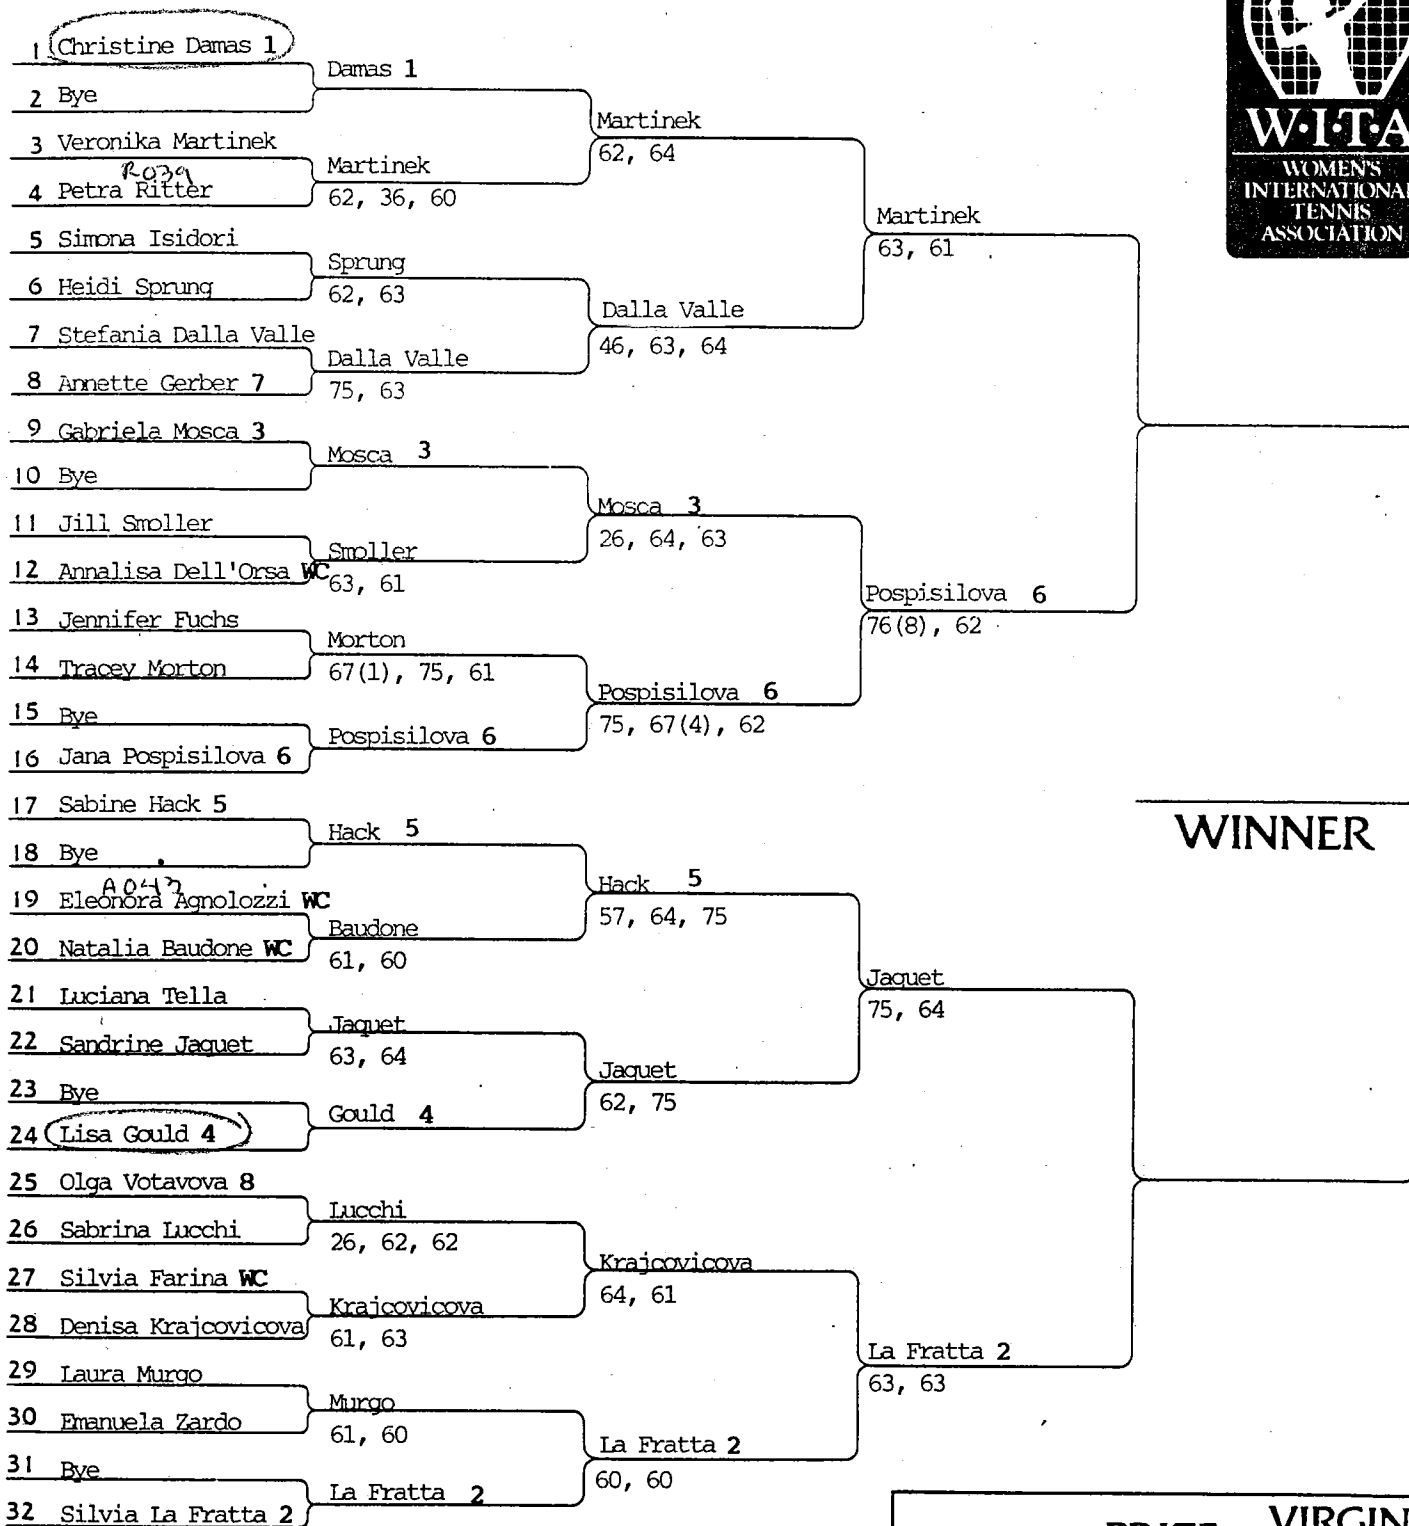

Qualifying

WINNER

EVENT CITTA DI TARANTO
SITE Taranto, Italy
DATES April 26-May 1, 1988
PURSE $50,000
DRAW 32S/32O/16D
SURFACE Clay/Outdoors

SEEDS

1. 1 Damas
2. 2 La Fratta
3. 3 Mosca
4. 4 Gould
5. 5 Hack
6. 6 Pospisilova
7. 7 Gerber
8. 8 Votavova

	PRIZE MONEY	VIRGINIA SLIMS POINTS
WINNER	-	-
RUNNER-UP	-	-
3rd-4th	-	-
5th-8th	$275	-
9th-16th	150	-
17th-32nd	100	-