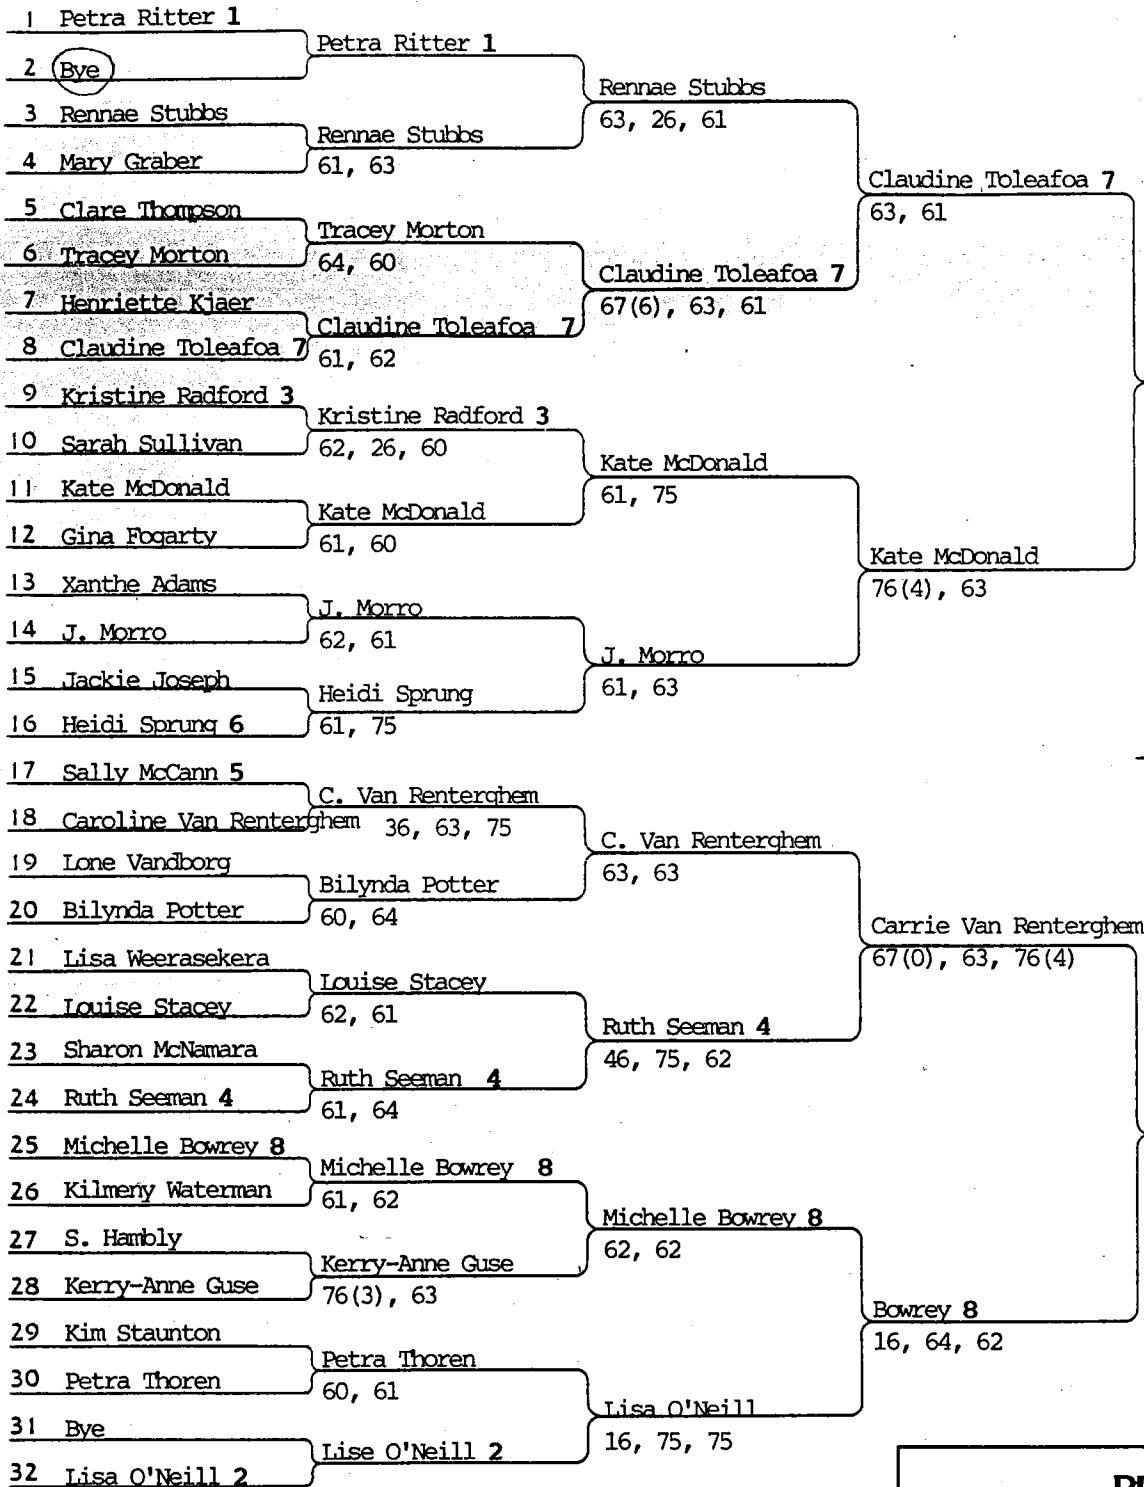

WINNER

SEEDS

EVENT Danone Southern Cross Classic

SITE Adelaide, Australia

DATES November 28-December 4, 1988

PURSE $100,000

DRAW 32/320/160 Qualifying

SURFACE Rebound Ace, Outdoors

1. 1 Petra Ritter
2. 2 Lisa O'Neill
3. 3 Kristine Radford
4. 4 Ruth Seeman
5. 5 Sally McCann
6. 6 Heidi Sprung
7. 7 Claudine Toleafoa
8. 8 Michelle Bowrey

	PRIZE MONEY	VIRGINIA SLIMS POINTS
WINNER	_____	_____
RUNNER-UP	_____	_____
3rd-4th	_____	_____
5th-8th	<u>$500</u>	_____
9th-16th	<u>300</u>	_____
17th-32nd	<u>200</u>	_____