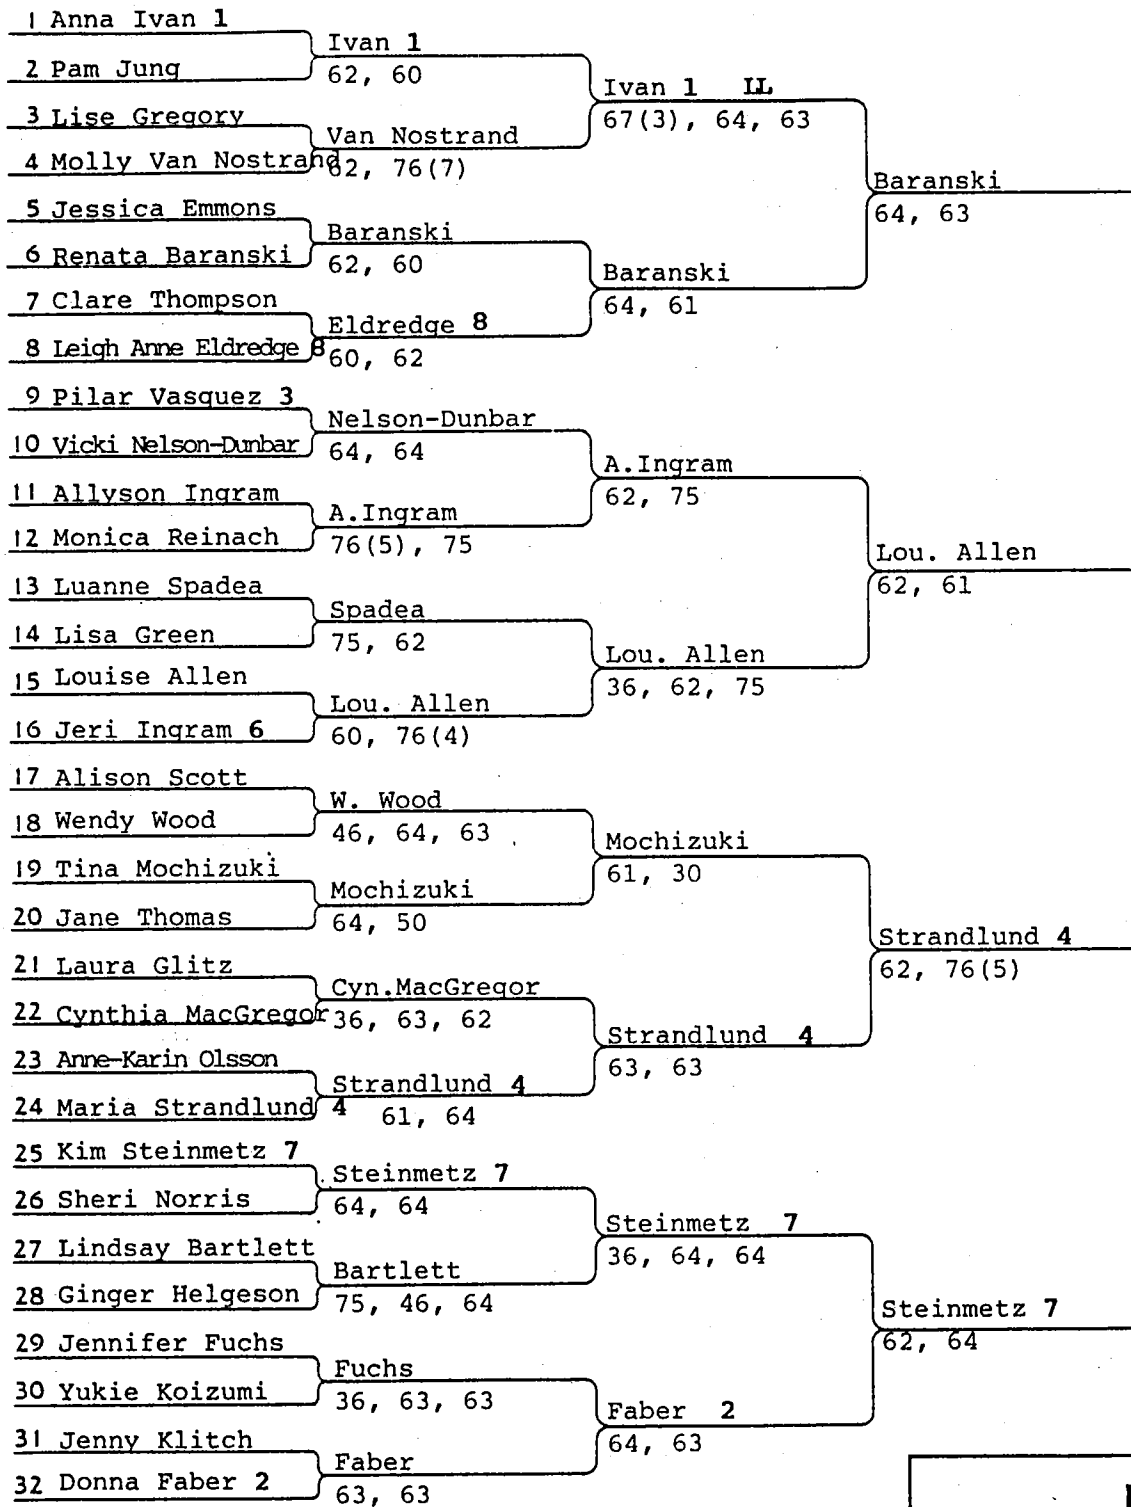

SEEDS

EVENT Virginia Slims of Arizona
 SITE Phoenix, Arizona
 DATES Sept. 12-18, 1988
 PURSE \$100,000
 DRAW 32M/320/16D Qualifying
 SURFACE Hardcourt, Outdoors

- 1 Anna Ivan
- 2 Donna Faber
- 3 Pilar Vasquez
- 4 Maria Strandlund
- 5 FABER
- 6 Jeri Ingram
- 7 Kim Steinmetz
- 8 Leigh Ann Eldredge