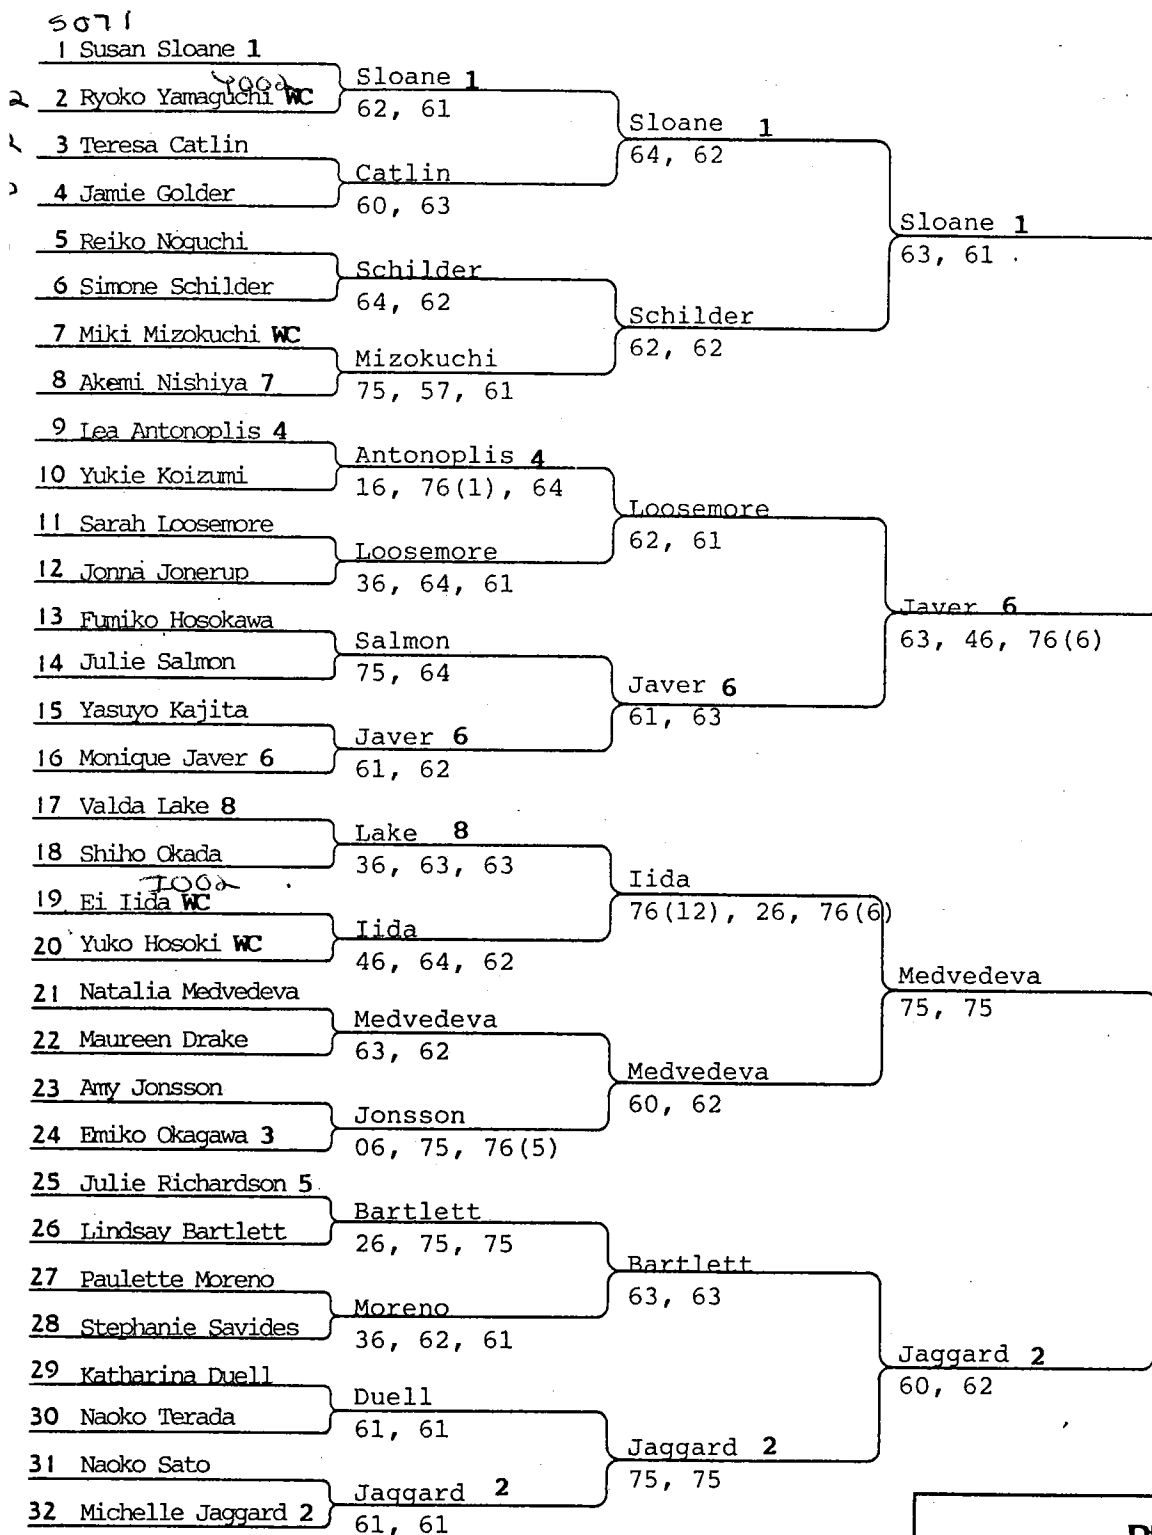

QUALIFYING

SEEDS

EVENT	Suntory Japan Open Tennis Championships	1	Susan Sloane
SITE	Ariake Coliseum Tokyo, Japan	2	Michelle Jaggard
DATES	April 12-17, 1988	3	Emiko Okagawa
PURSE	$100,000 + travel	4	Lea Antonoplis
DRAW	32M/320/16D	5	Julie Richardson
SURFACE	Hardcourt/Outdoor	6	Monique Javier
		7	Akemi Nishiya
		8	Valda Lake

	PRIZE MONEY	VIRGINIA SLIMS POINTS
WINNER	_____	_____
RUNNER-UP	_____	_____
3rd-4th	_____	_____
5th-8th	$500	_____
9th-16th	300	_____
17th-32nd	200	_____