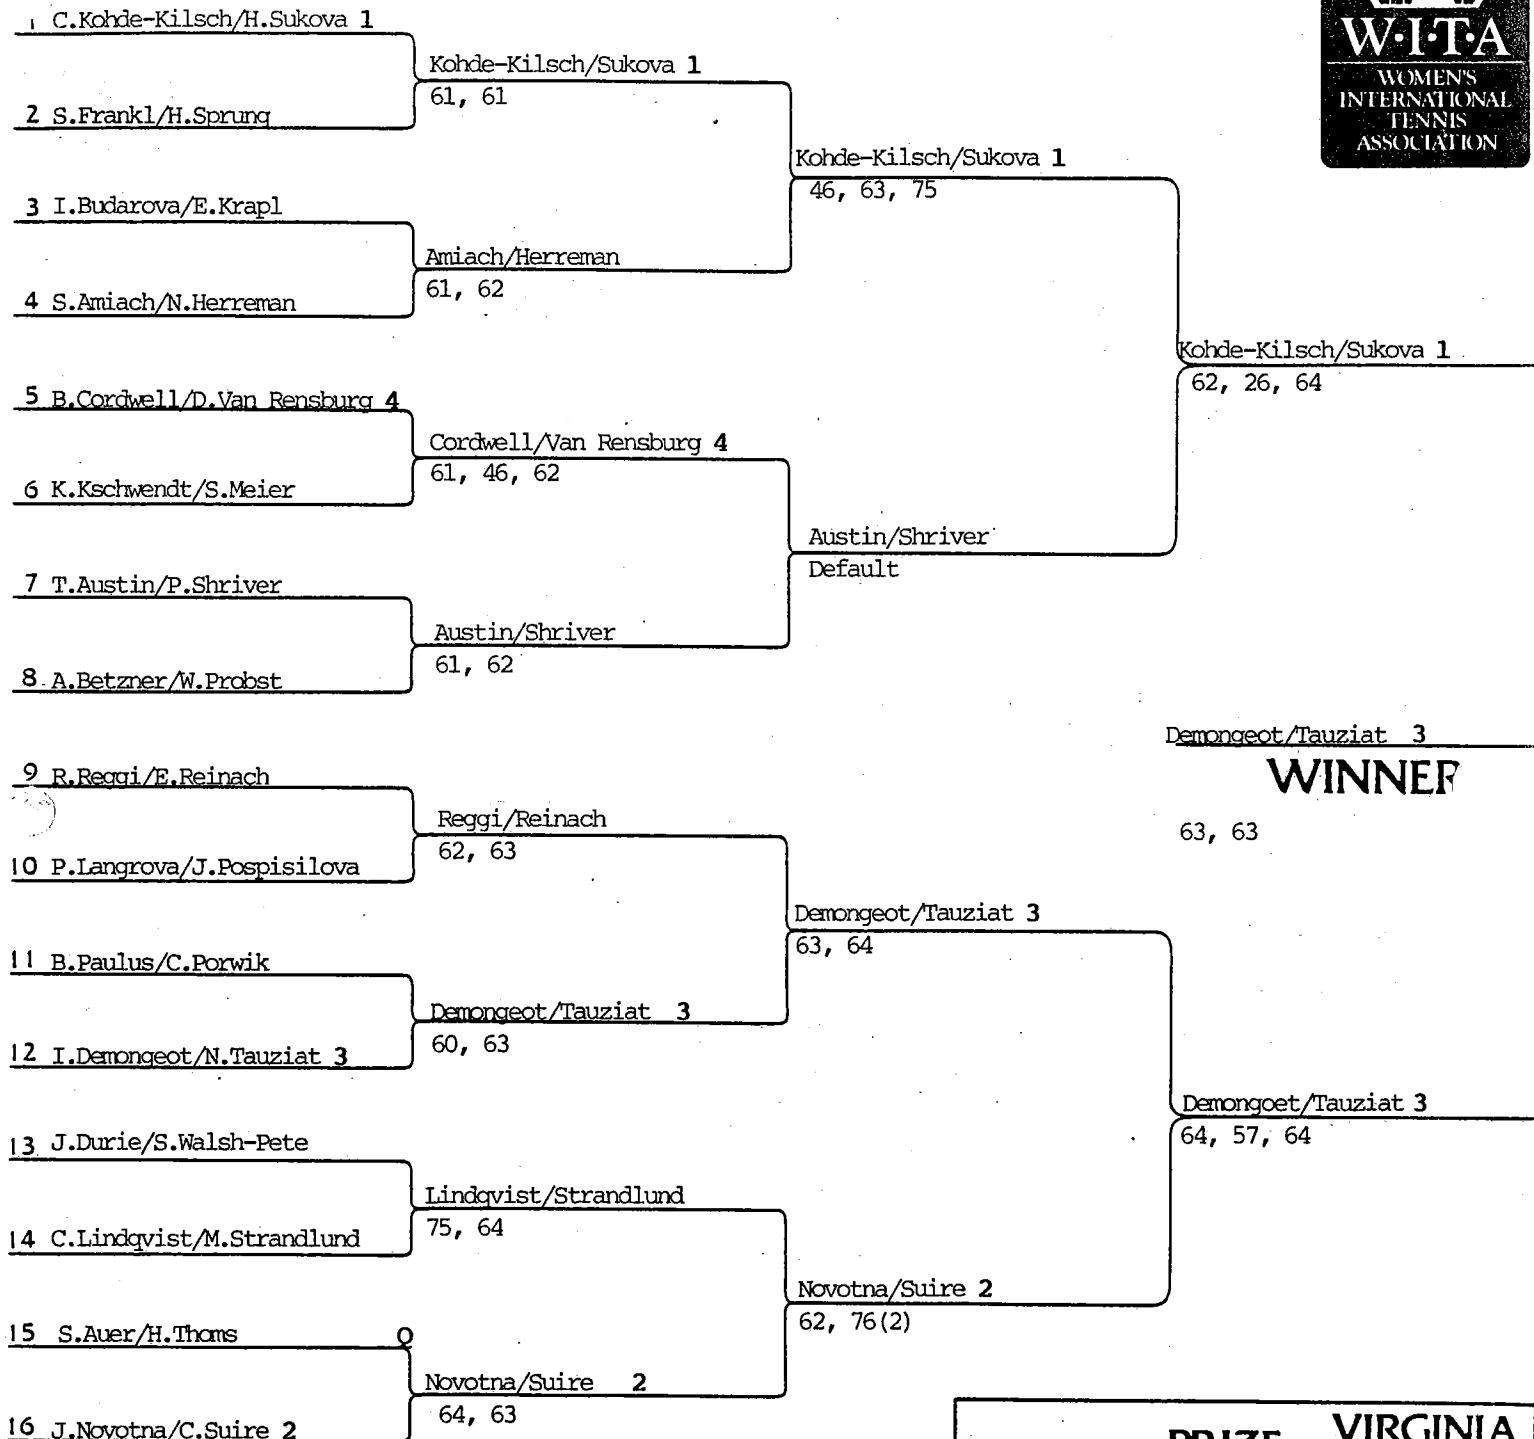

**SEEDS**

EVENT EUROPEAN INDOORS  
 SITE Zurich, Switzerland  
 DATES October 17-23, 1988  
 PURSE \$200,000  
 DRAW 32M/32Q/16D MAIN DRAW  
 SURFACE Carpet/Indoors

- 1 Pam Shriver
- 2 Helena Sukova
- 3 Manuela Maleeva
- 4 Claudia Kohde-Kilsch
- 5 Katerina Maleeva
- 6 Sandra Cecchini
- 7 Nathalie Tauziat
- 8 Raffaella Reggi

	PRIZE MONEY	VIRGINI SLIMS POINTS
WINNER	\$40,000	240
RUNNER-UP	18,000	170
3rd-4th	9,000	110
5th-8th	4,500	55
9th-16th	2,300	30
17th-32nd	1,225	14

**SEEDS**

EVENT EUROPEAN INDOORS  
 SITE Zurich, Switzerland  
 DATES October 17-23, 1988  
 PURSE \$200,000  
 DRAW 32M/320/16D Doubles  
 SURFACE Carpet/Indoors

- 1 Kohde-Kilsch/Sukova
- 2 Novotna/Suire
- 3 Demongeot/Tauziat
- 4 Cordwell/Van Rensburg

	PRIZE MONEY	VIRGINIA SLIMS POINTS
WINNER	\$12,000	240
RUNNER-UP	6,000	170
3rd-4th	4,000	110
5th-8th	2,000	55
9th-16th	1,000	30