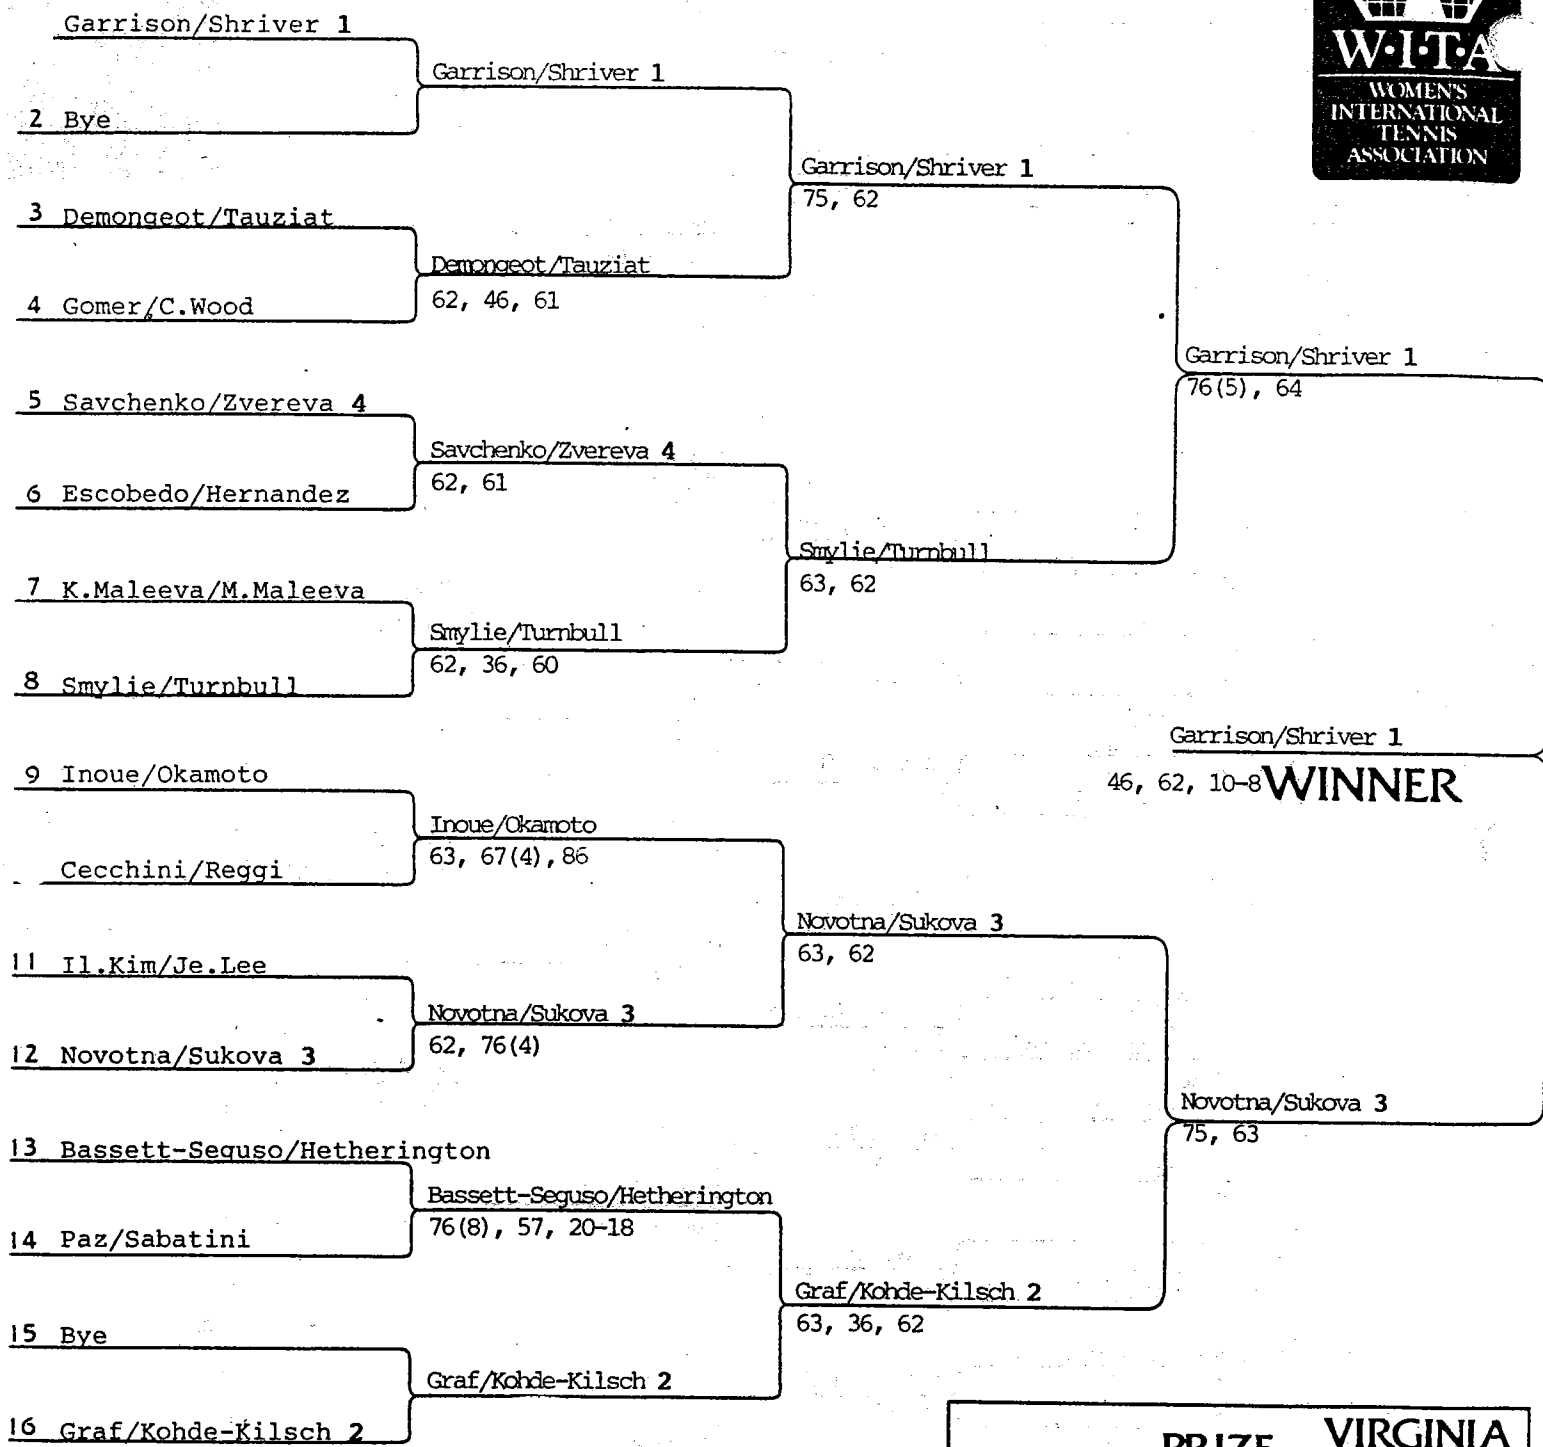

Zvereva 6
61, 62

Sabatini 3
64, 63

Sabatini 3
16, 64, 62

Sabatini 3
61, 61

M.Maleeva 7
61, 60

M.Maleeva 7
63, 64

- SEEDS**
- Graf
 - Evert
 - Sabatini
 - Shriver
 - Sukova
 - Zvereva
 - M.Maleeva
 - Garrison
 - Kohde-Kilsch
 - K.Maleeva
 - Savchenko
 - Hanika
 -
 -
 -
 -

EVENT Olympics 88

SITE Seoul, Korea

TES September 19-October 2, 1988

SE \$0

DRAW 48M/16D

SURFACE Cement

- SEEDS**
- 1 Garrison/Shriver
- 2 Graf/Kohde-Kilsch
- 3 Novotna/Sukova
- 4 Savchenko/Zvereva

	PRIZE MONEY	VIRGINIA SLIMS POINTS
WINNER	_____	_____
RUNNER-UP	_____	_____
3rd-4th	_____	_____
5th-8th	_____	_____
9th-16th	_____	_____