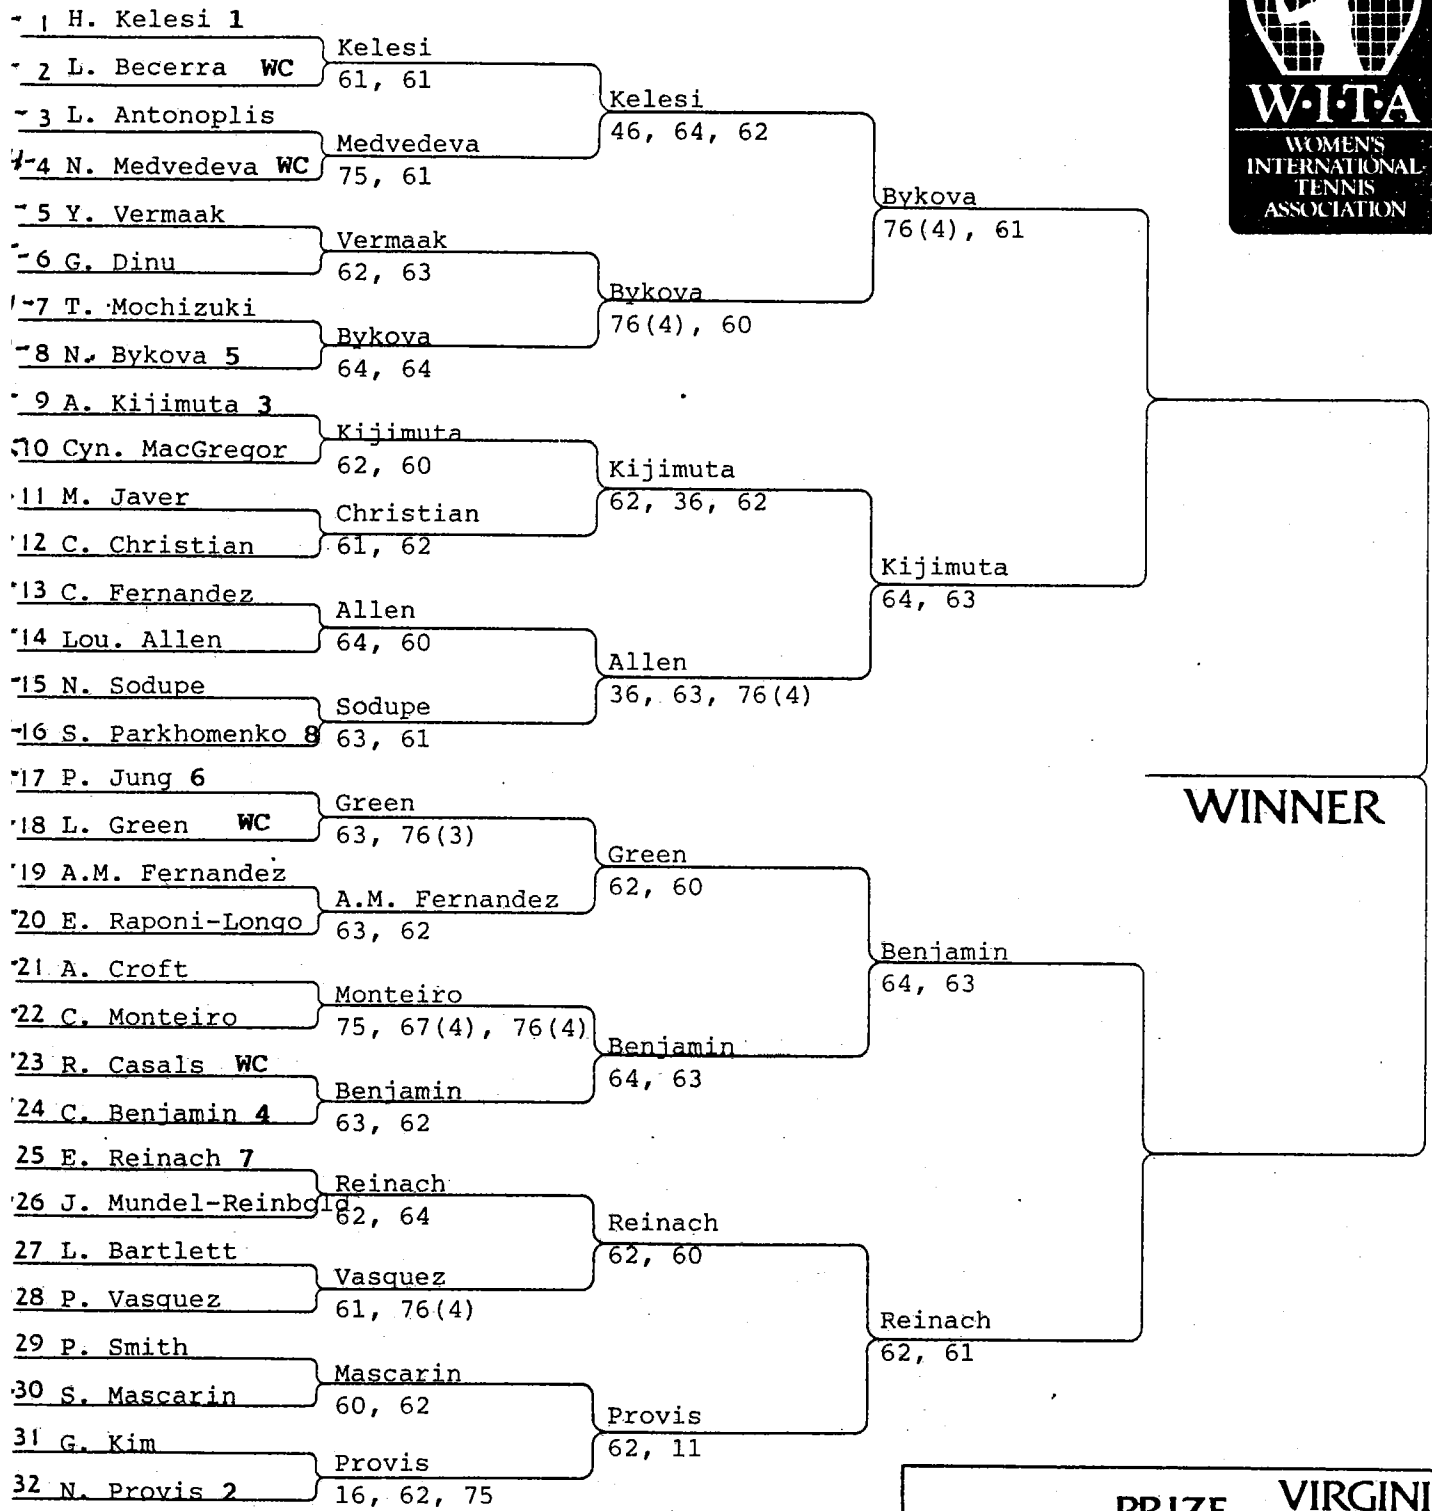

WINNER

SEEDS

1. 1 Kelesi
2. 2 Provis
3. 3 Kijimuta
4. 4 Benjamin
5. 5 Bykova
6. 6 Jung
7. 7 Reinach
8. 8 Parkhomenko

EVENT Virginia Slims of California
SITE Oakland Coliseum Arena
DATES Feb. 12-14, 1988
PURSE $250,000
DRAW 32 qualifying
SURFACE Supreme Indoors

	PRIZE MONEY	VIRGINIA SLIMS POINTS
WINNER	_____	_____
RUNNER-UP	_____	_____
3rd-4th	_____	_____
5th-8th	$900	_____
9th-16th	750	_____
17th-32nd	400	_____