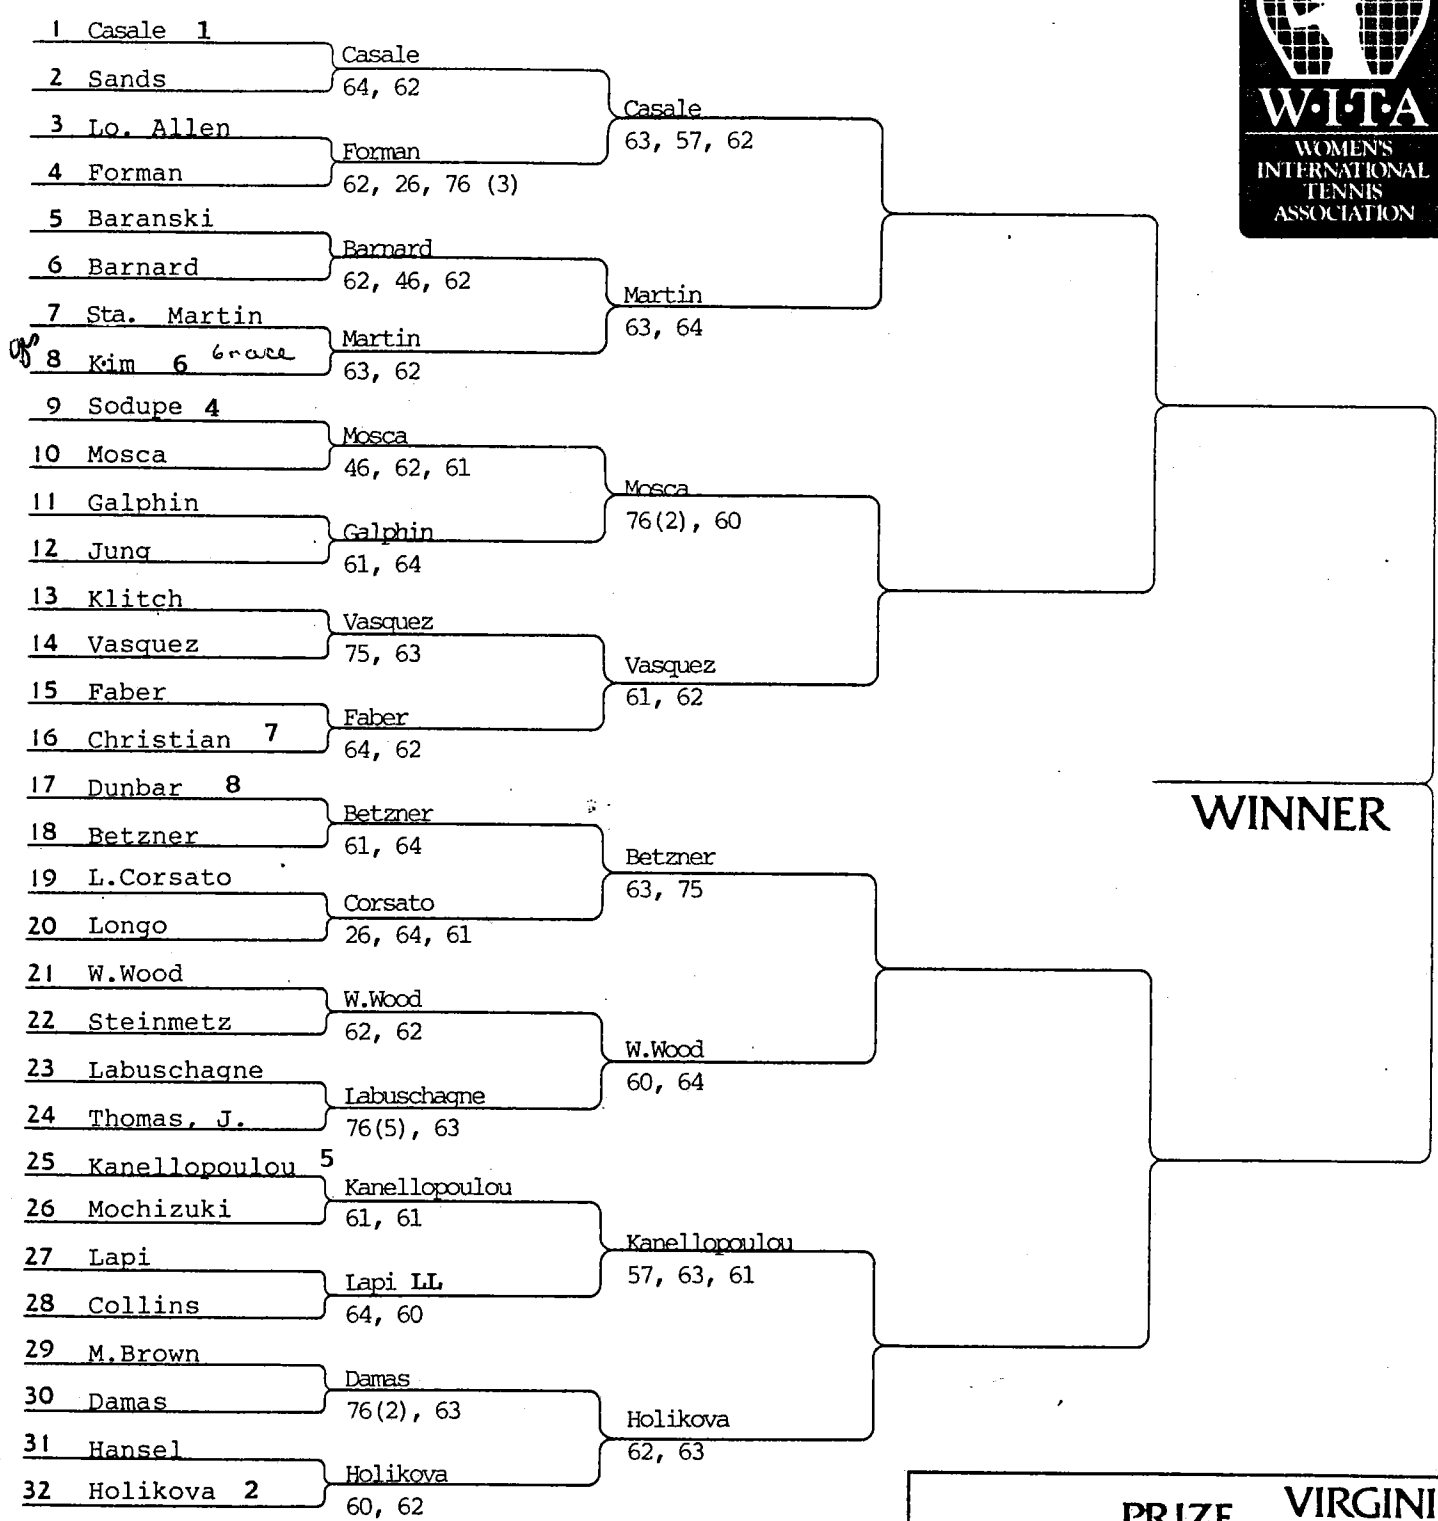

WINNER

Family Circle Cup Qualifying
 EVENT Sea Pines Racquet Club
 SITE Hilton Head Island, SC
 DATES April 4-10, 1988
 PURSE \$300,000
 DRAW 56M, 28D, 32Q
 SURFACE Clay

- SEEDS**
- 1 Casale
 - 2 Holikova
 - 3 ~~Fay~~
 - 4 Sodupe
 - 5 Kanellopoulou
 - 6 Kim
 - 7 Christian
 - 8 Dunbar