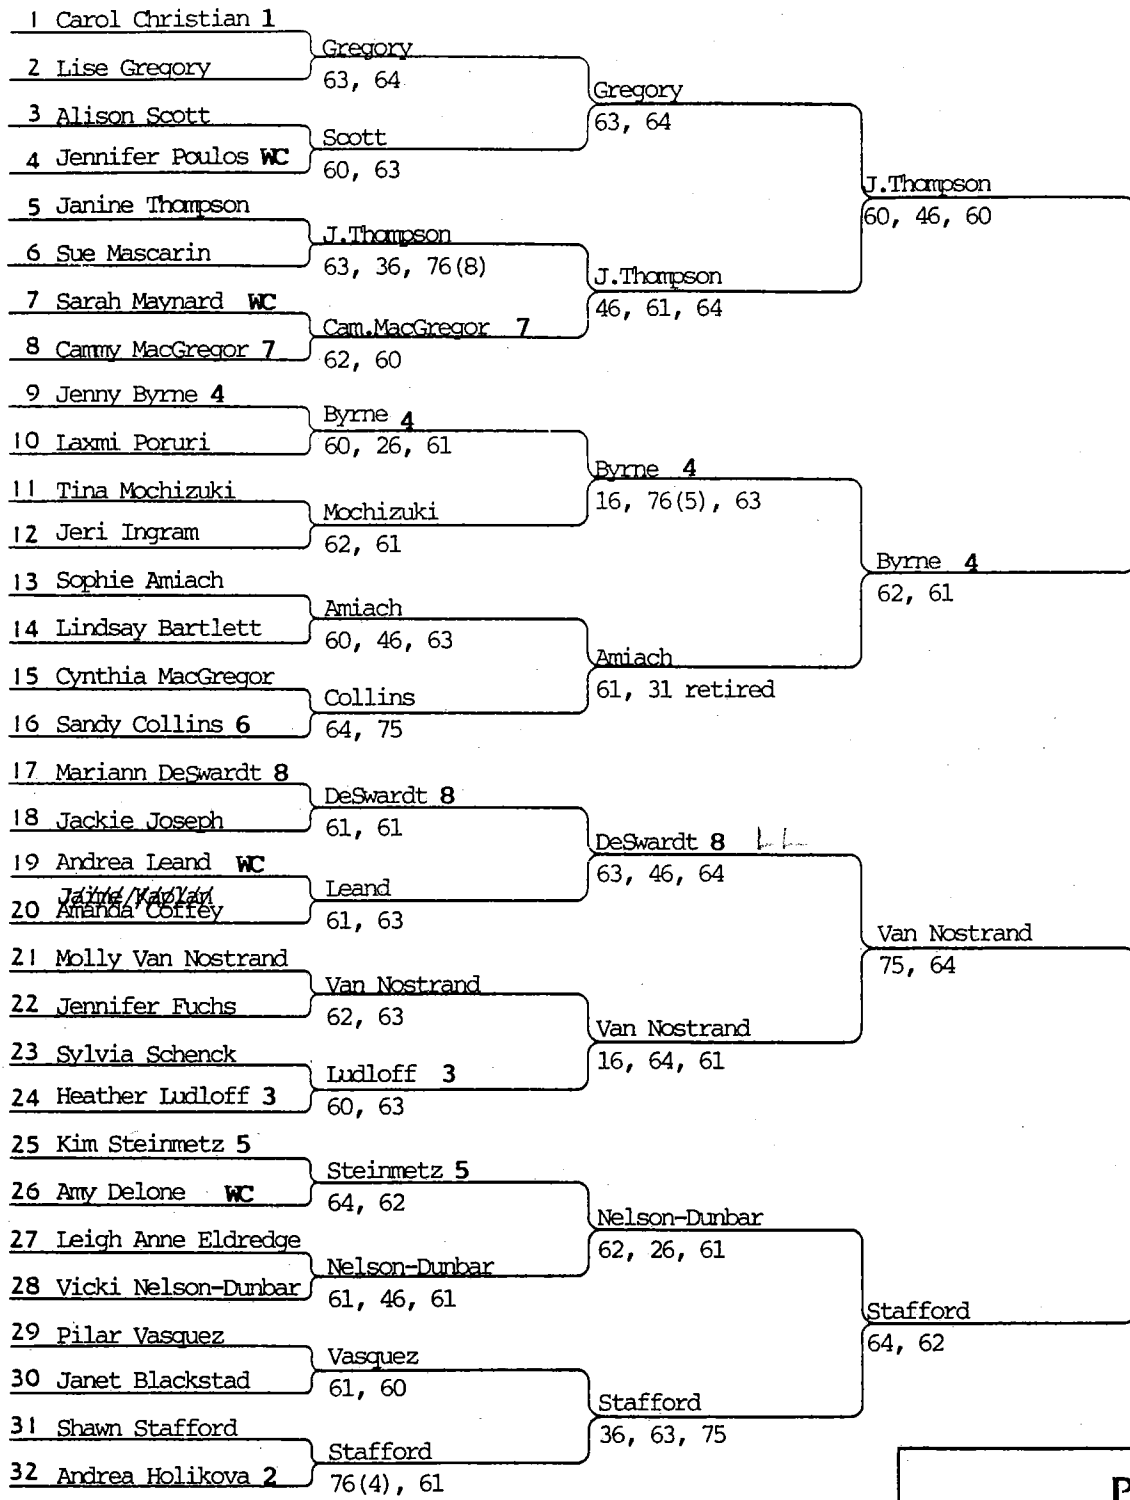

ES October 31-November 6, 1988

PURSE \$300,000

DRAW 32M/320/16D DOUBLES

SURFACE Supreme, Indoors

- 1 Navratilova/Shriver
- 2 Sabatini/Sukova
- 3 Savchenko/Zvereva
- 4 Fairbank/Turnbull

	PRIZE MONEY	VIRGINIA SLIMS POINTS
WINNER	\$18,000	375
RUNNER-UP	9,000	265
3rd-4th	6,000	170
5th-8th	3,000	85
9th-16th	1,500	45