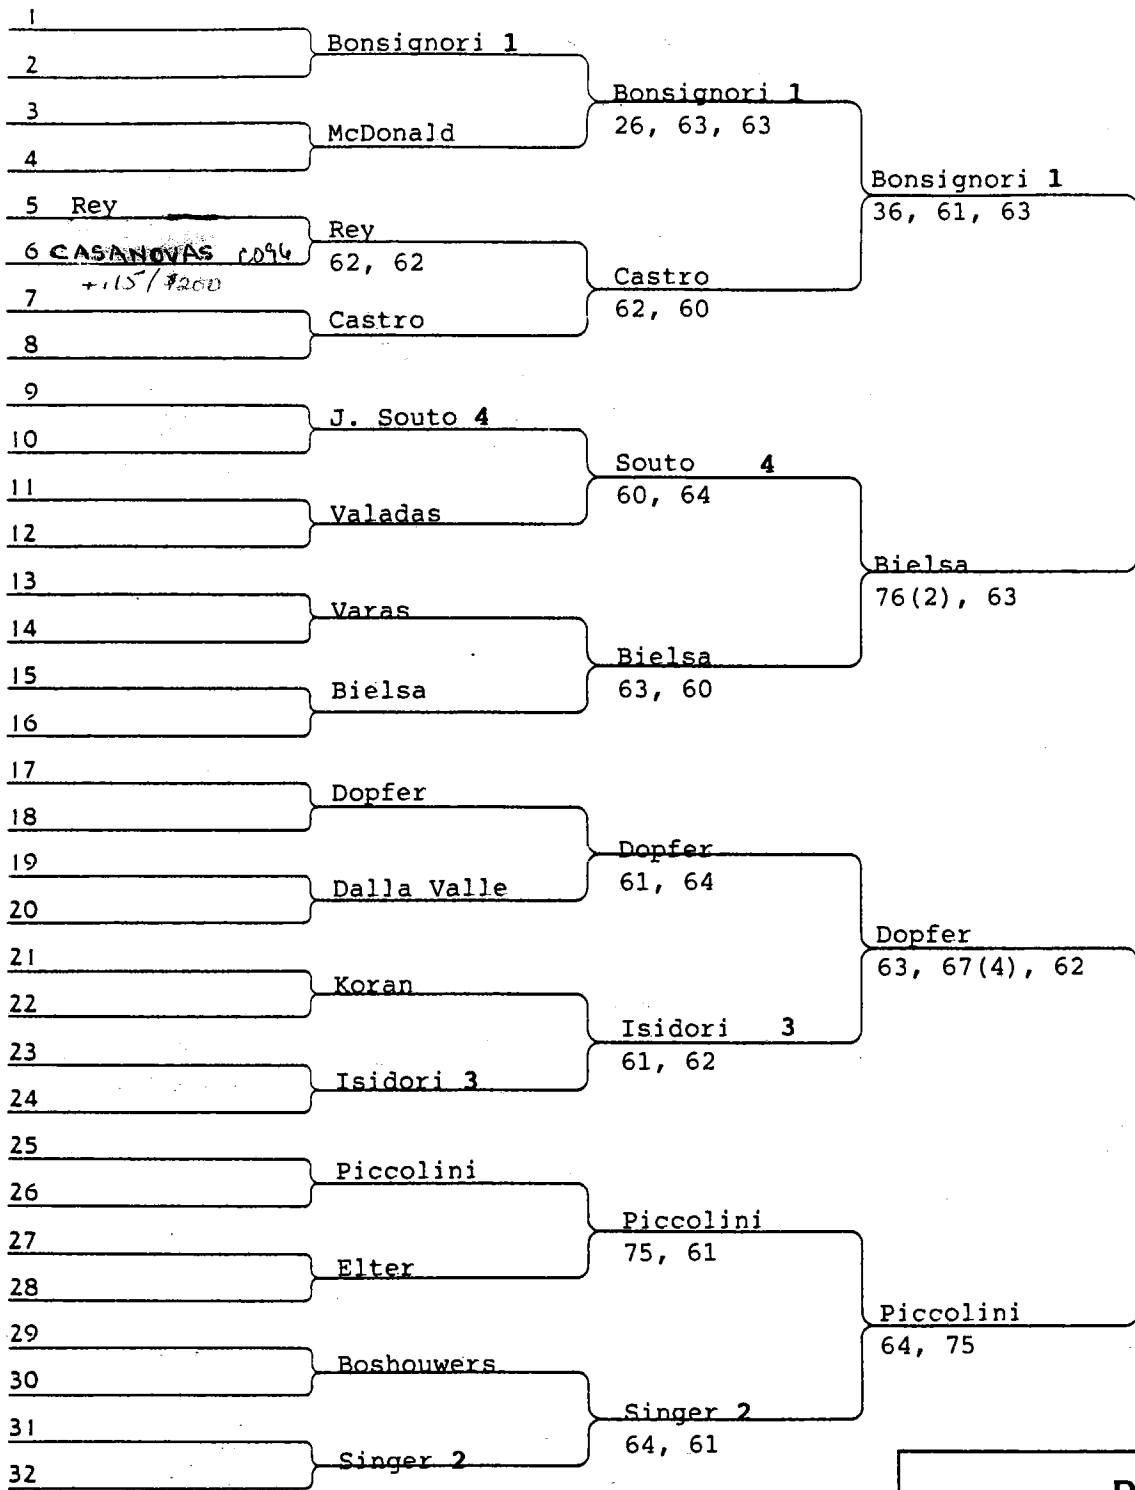

SEEDS

- 1 Bonsignori
- 2 Singer
- 3 Isidori
- 4 Souto
- 5 _____
- 6 _____
- 7 _____
- 8 _____

EVENT Estoril Ladies Open
 DATE Estoril, Portugal
 DATES July 17-23, 1989
 PURSE \$100,000
 DRAW 32M/320/16D
 SURFACE Clay