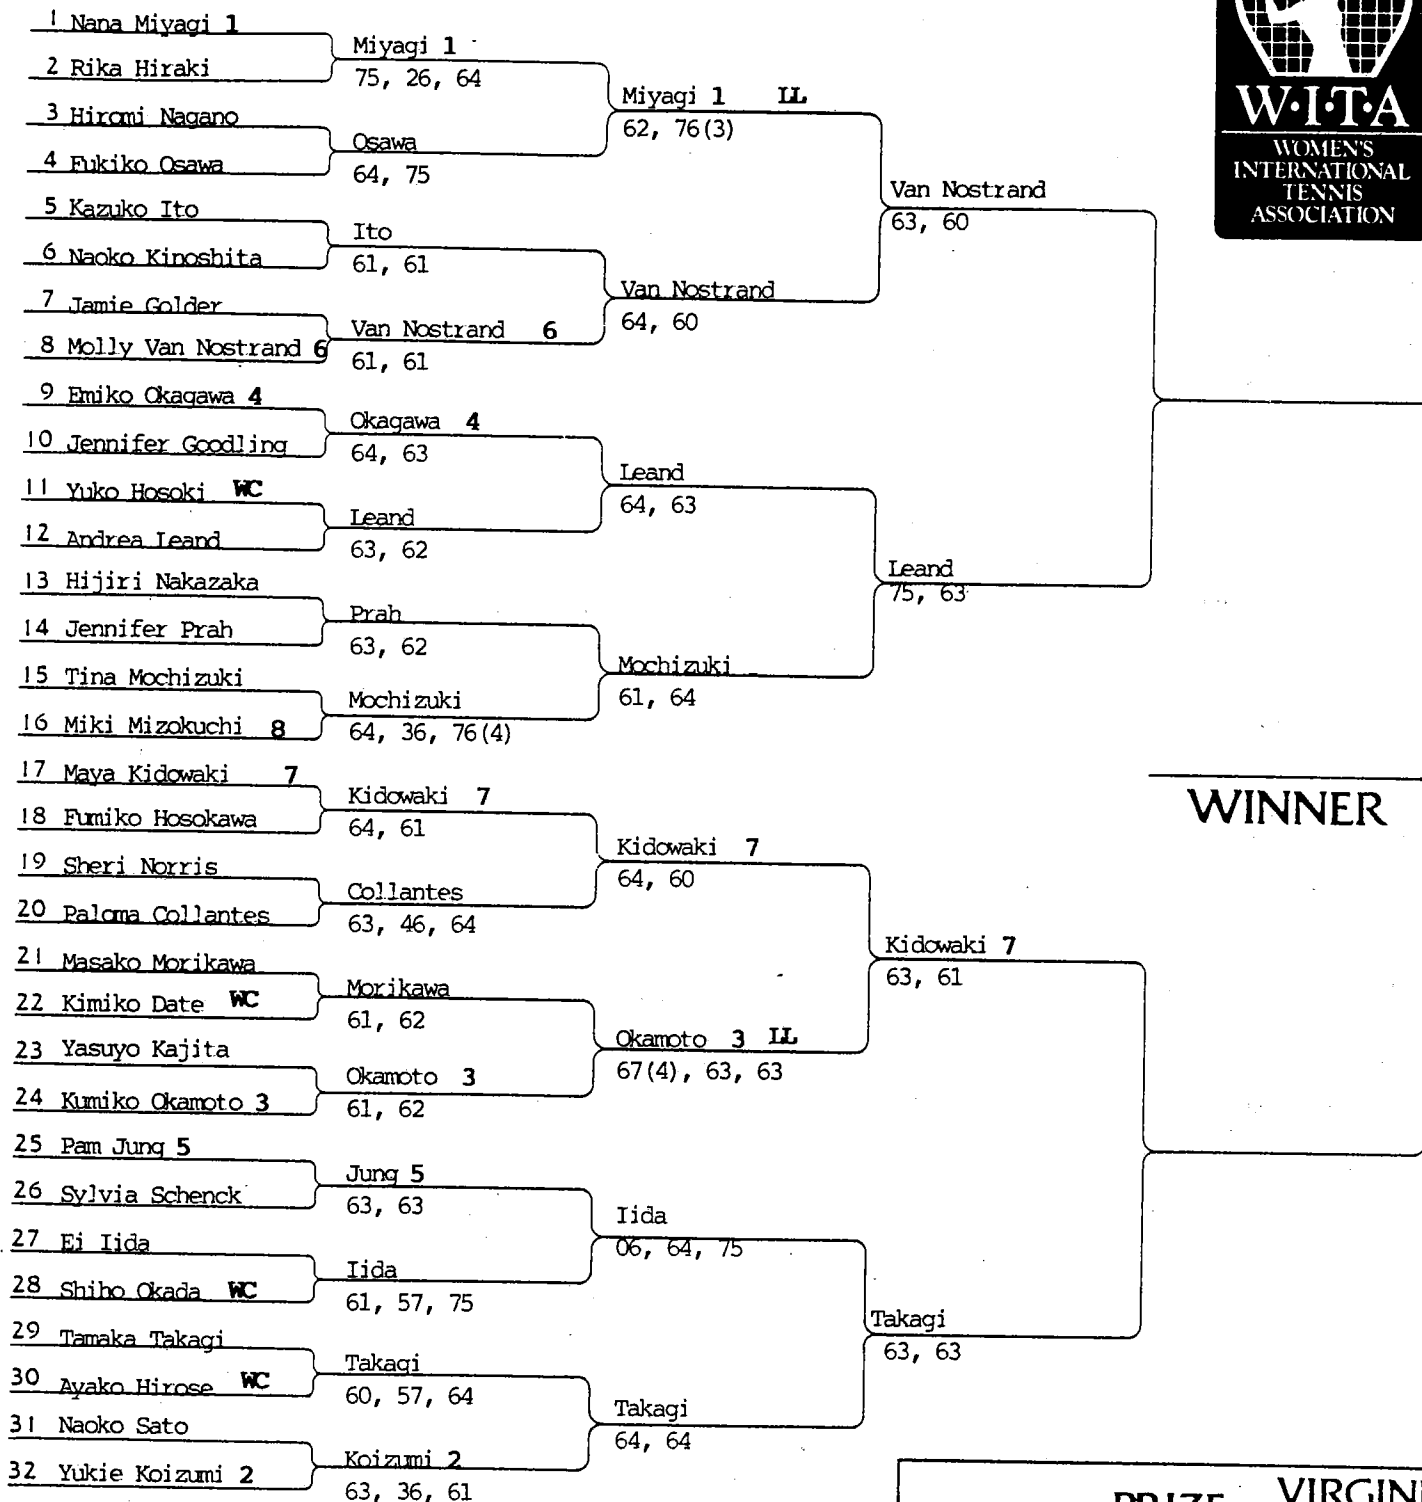

WINNER

EVENT Toray Pan Pacific Open
SITE Tokyo, Japan
DATES January 31-February 5, 1989
PURSE $250,000
DRAW 28M/320/16D
SURFACE Toray Spock/Indoors

SEEDS

1. 1 Miyagi
2. 2 Koizumi
3. 3 Okamoto
4. 4 Okagawa
5. 5 Jung
6. 6 Van Nostrand
7. 7 Kidowaki
8. 8 Mizokuchi

	PRIZE MONEY	VIRGINIA SLIMS POINTS
WINNER	_____	_____
RUNNER-UP	_____	_____
3rd-4th	_____	_____
5th-8th	<u>$925</u>	_____
9th-16th	<u>750</u>	_____
17th-32nd	<u>400</u>	_____