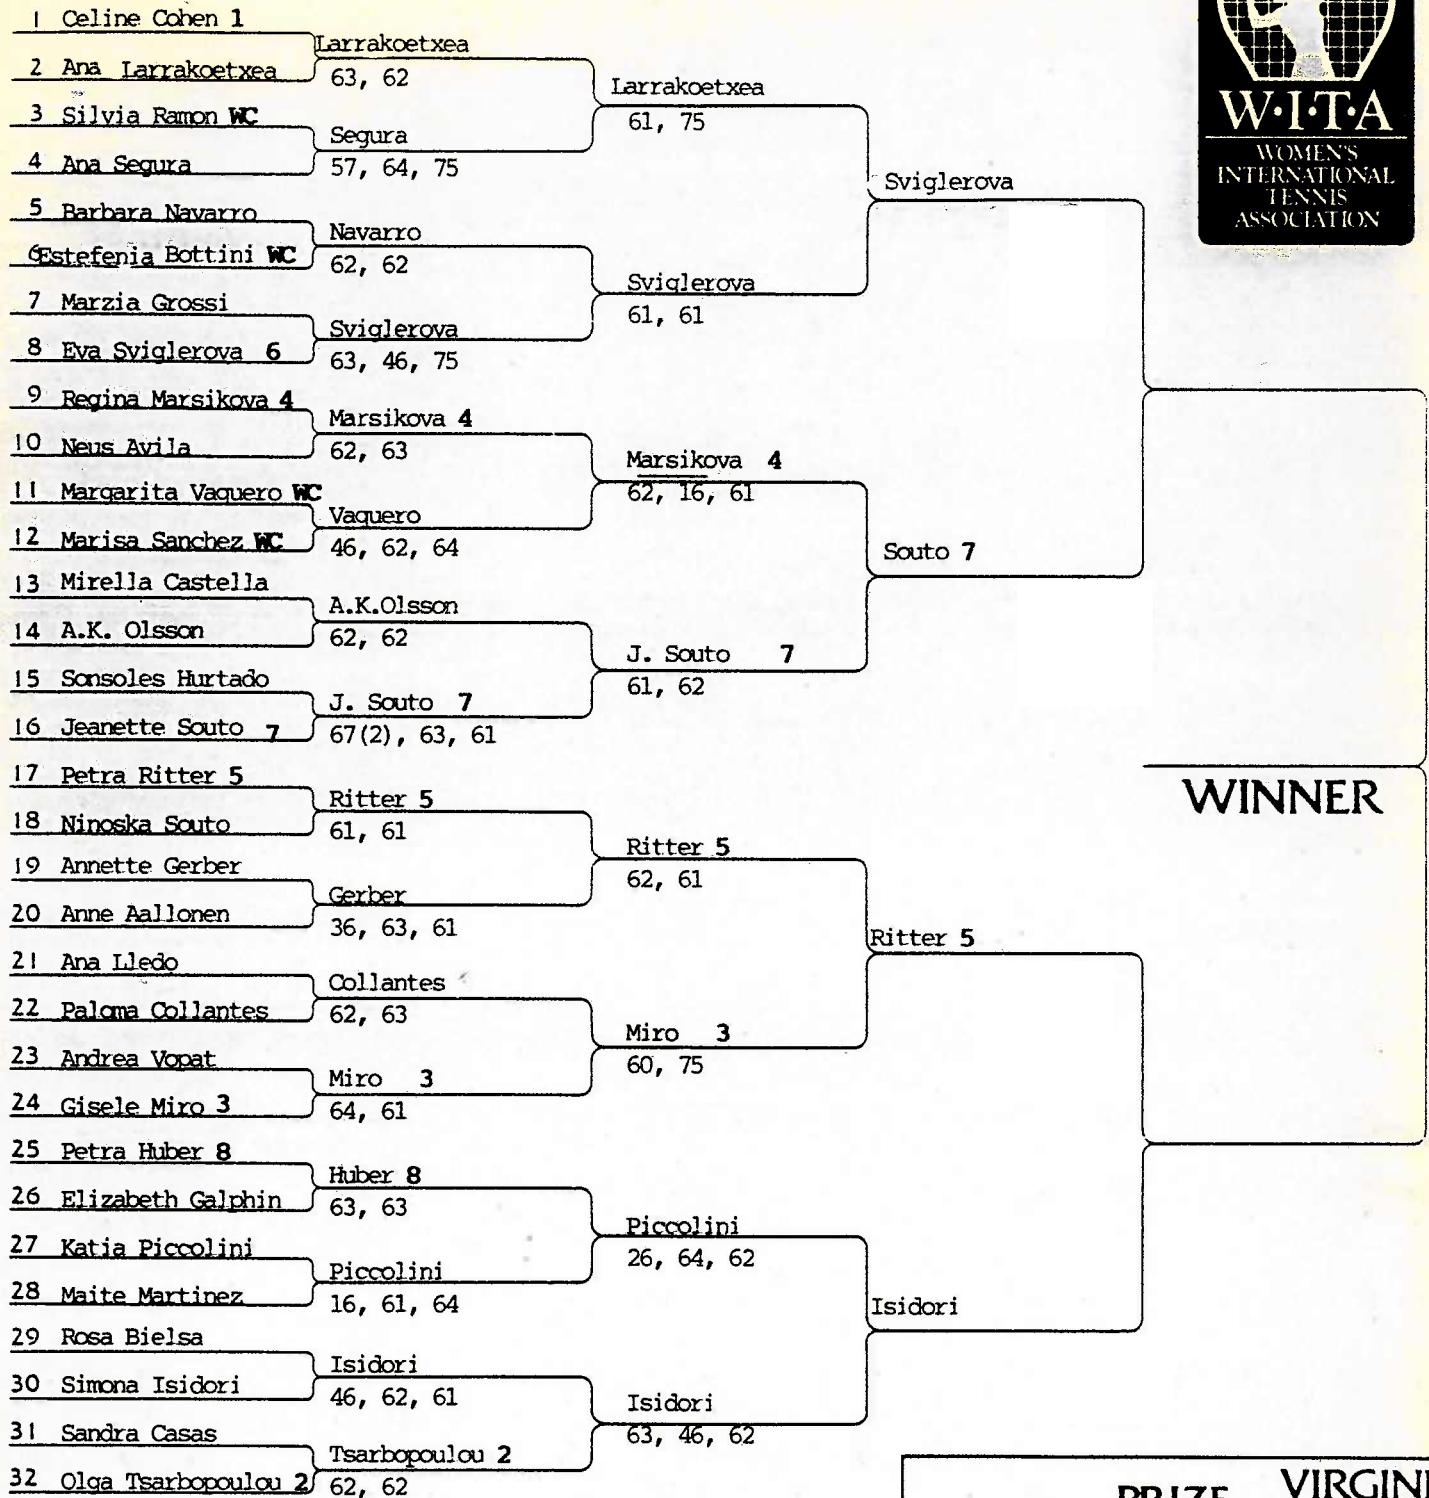

WINNER

SEEDS

EVENT International Championships of Spain
SITE Barcelona, Spain
DATES April 25-30, 1989
PURSE $100,000
DRAW 32M/32Q/16D QUALIFYING DRAW
SURFACE Clay

1. 1 Cel.Cohen
2. 2 Tsarbopoulou
3. 3 Miro
4. 4 Marsikova
5. 5 Ritter
6. 6 Sviglerova
7. 7 J.Souto
8. 8 Huber

	PRIZE MONEY	VIRGINIA SLIMS POINTS
WINNER	_____	_____
RUNNER-UP	_____	_____
3rd-4th	_____	_____
5th-8th	$500	_____
9th-16th	300	_____
17th-32nd	200	_____