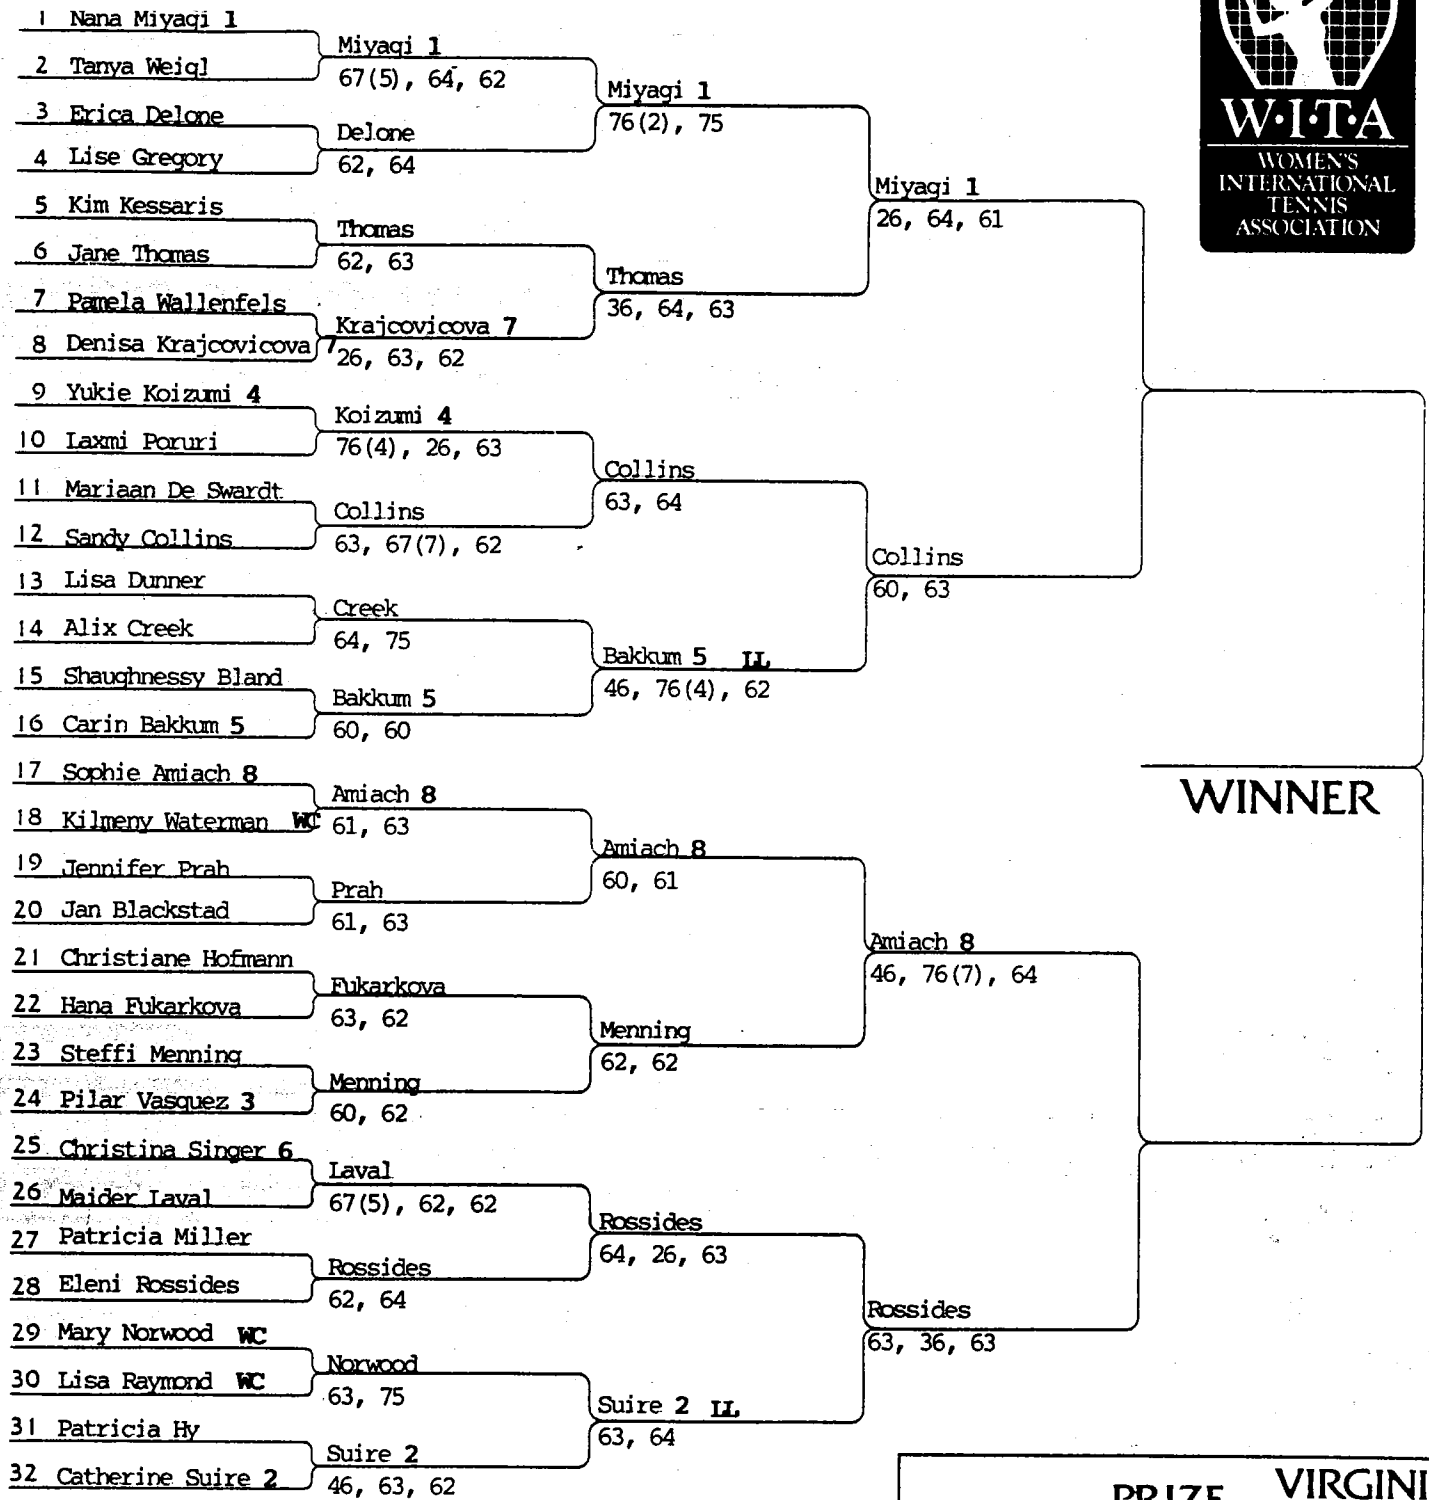

WINNER

SEEDS

1. 1 Nana Miyagi
2. 2 Catherine Suire
3. 3 Pilar Vasquez
4. 4 Yukie Koizumi
5. 5 Carin Bakkum
6. 6 Christina Singer
7. 7 Denisa Krajcovicova
8. 8 Sophie Amiach

EVENT Virginia Slims of Kansas
SITE Wichita, Kansas
DATES February 20-26, 1989
PURSE $100,000
DRAW 32M/320/16D Qualifying
SURFACE DecoTurf II

	PRIZE MONEY	VIRGINIA SLIMS POINTS
WINNER	_____	_____
RUNNER-UP	_____	_____
3rd-4th	_____	_____
5th-8th	$500	_____
9th-16th	300	_____
17th-32nd	200	_____