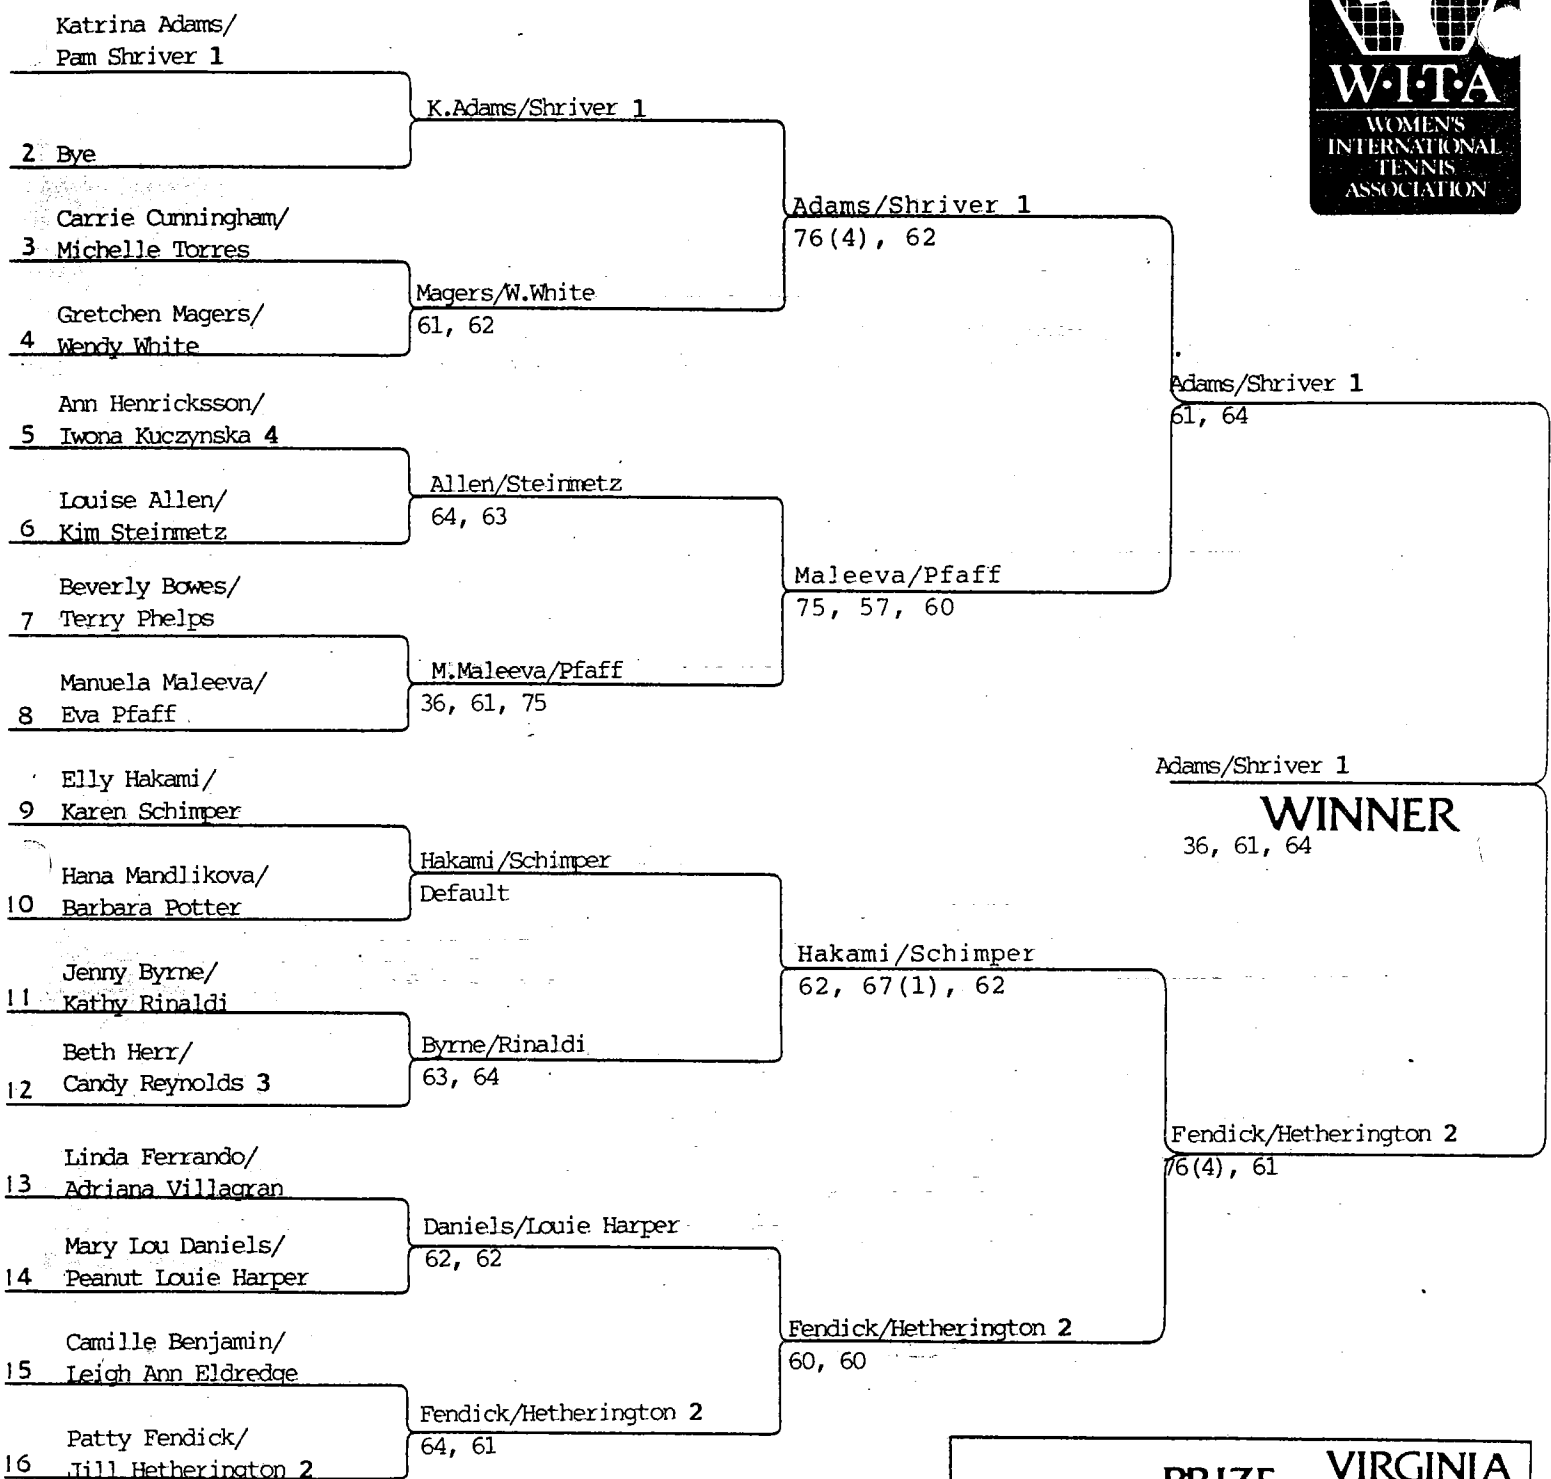

SEEDS

EVENT U.S. Women's Hardcourt Championships
 SITE San Antonio, Texas
 DATES February 27-March 5, 1989
 PURSE \$200,000
 DRAW 32M/16D
 SURFACE Hardcourt/Outdoors

- 1 Steffi Graf
- 2 Manuela Maleeva
- 3 Natalia Zvereva
- 4 Claudia Kohde-Kilsch
- 5 Patty Fendick
- 6 Hana Mandlikova
- 7 Gretchen Magers
- 8 Terry Phelps

	PRIZE MONEY	VIRGINIA SLIMS POINTS
WINNER	\$40,000	240
RUNNER-UP	20,000	170
3rd-4th	10,000	110
5th-8th	5,000	55
9th-16th	2,600	30
17th-32nd	1,400	14

SEEDS

EVENT U.S. Women's Hardcourt Championships

SITE San Antonio, Texas

ES February 27-March 5, 1989

PURSE \$200,000

DRAW 32M/16D

SURFACE Hardcourt/Outdoors

1 K.Adams/Shriver

2 Fendick/Hetherington

3 Herr/Reynolds

4 Henricksson/Kuczynska

	PRIZE MONEY	VIRGINIA SLIMS POINTS
WINNER	\$12,000	240
RUNNER-UP	6,000	170
3rd-4th	4,000	110
5th-8th	2,000	55
9th-16th	1,100	30