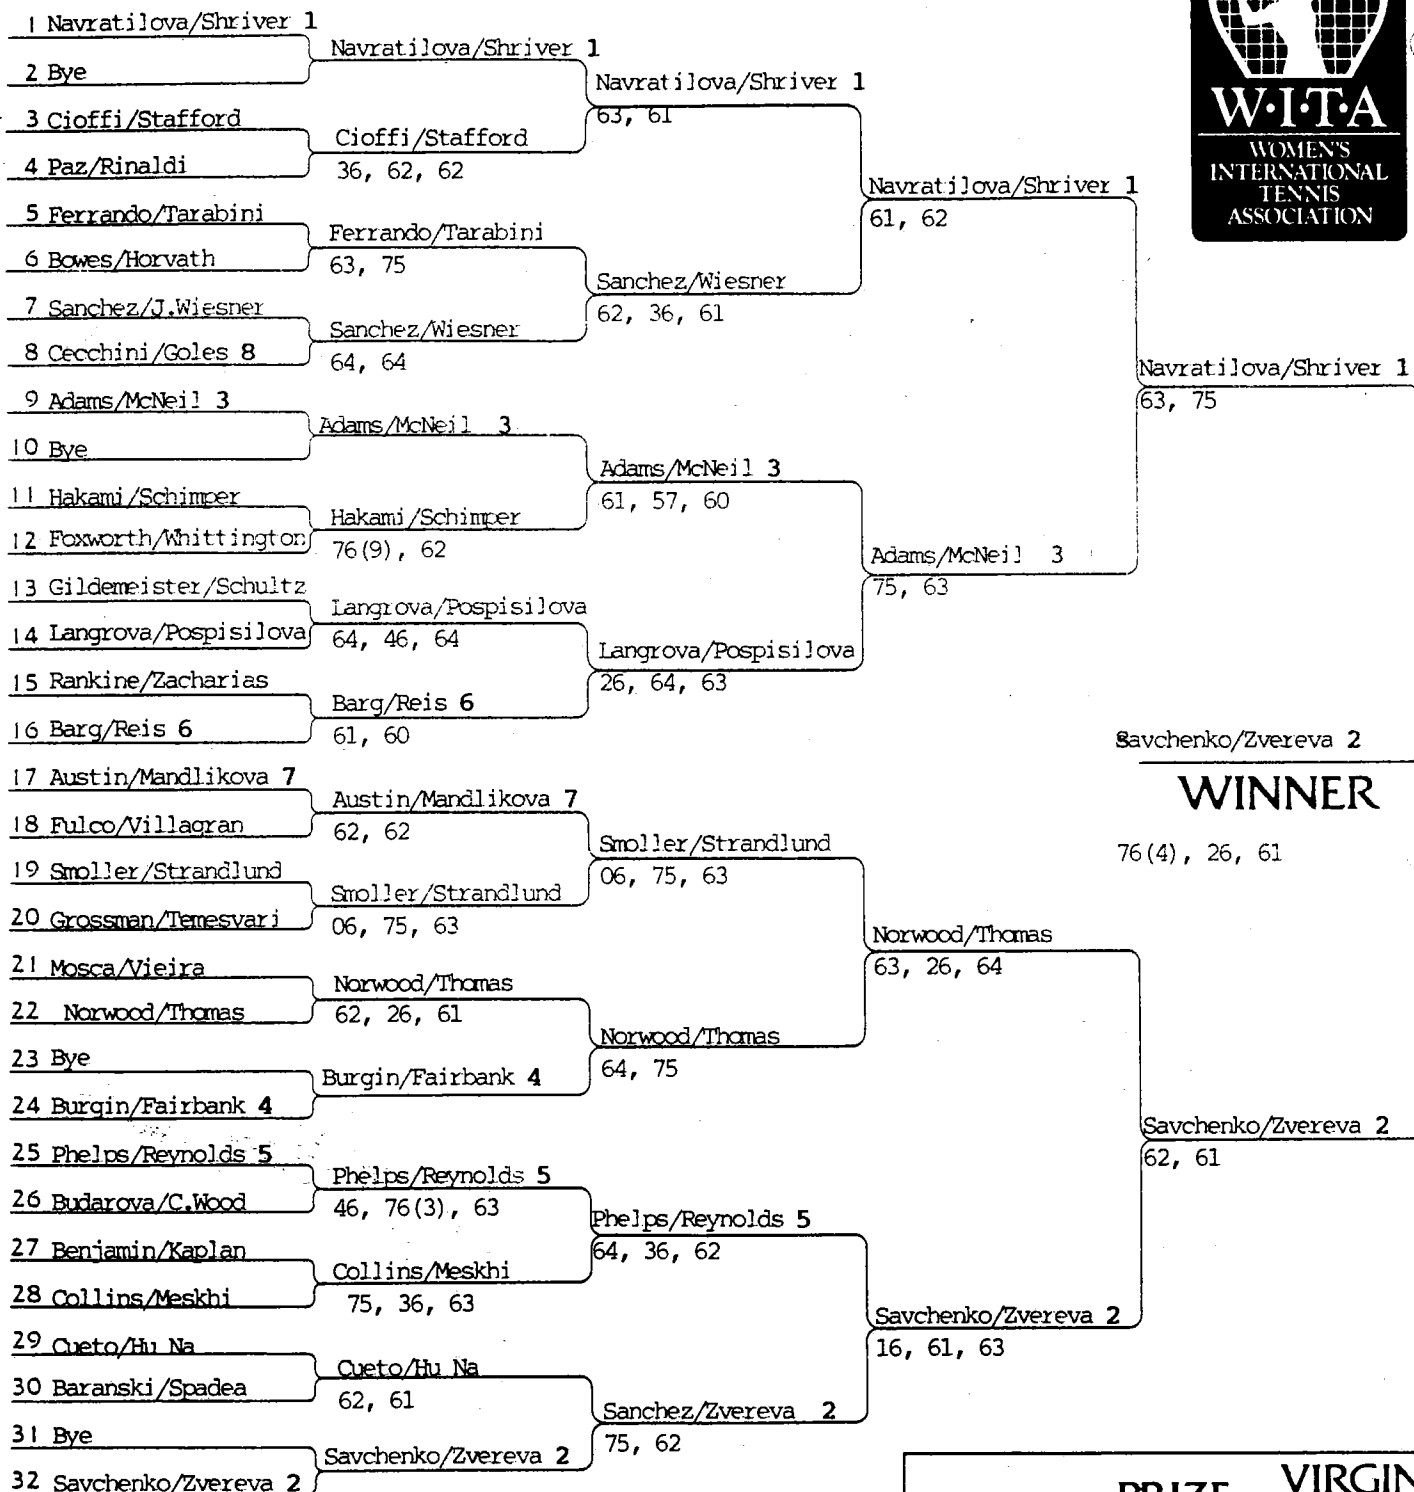

61, 64

Navratilova 2

61, 61

	\$	Pts.
W	\$60,000	375
F	24,000	265
SF	12,000	170
CF	6,000	85
R16	3,100	45
R32	1,650	23

SEEDS

1. Steffi Graf
2. Navratilova
3. Sabatini
4. Zvereva
5. McNeil
6. A. Sanchez
7. Savchenko
8. Mandlikova
9. Cecchini
10. Fulco
11. J. Wiesner
12. Phelps
13. Cueto
14. Meskhi

WINNER
Savchenko/Zvereva 2
76(4), 26, 61

SEEDS

EVENT Bausch & Lomb
 SITE Amelia Island Plantation, Florida
 DATES April 10-16, 1969
 PURSE \$300,000
 DRAW 56M/320/28D Doubles
 SURFACE Clay/Outdoors

- 1 Navratilova/Shriver
- 2 Savchenko/Zvereva
- 3 Adams/McNeil
- 4 Burgin/Fairbank
- 5 Phelps/Reynolds
- 6 Barg/Reis
- 7 Austin/Mandlikova
- 8 Cecchini/Goles