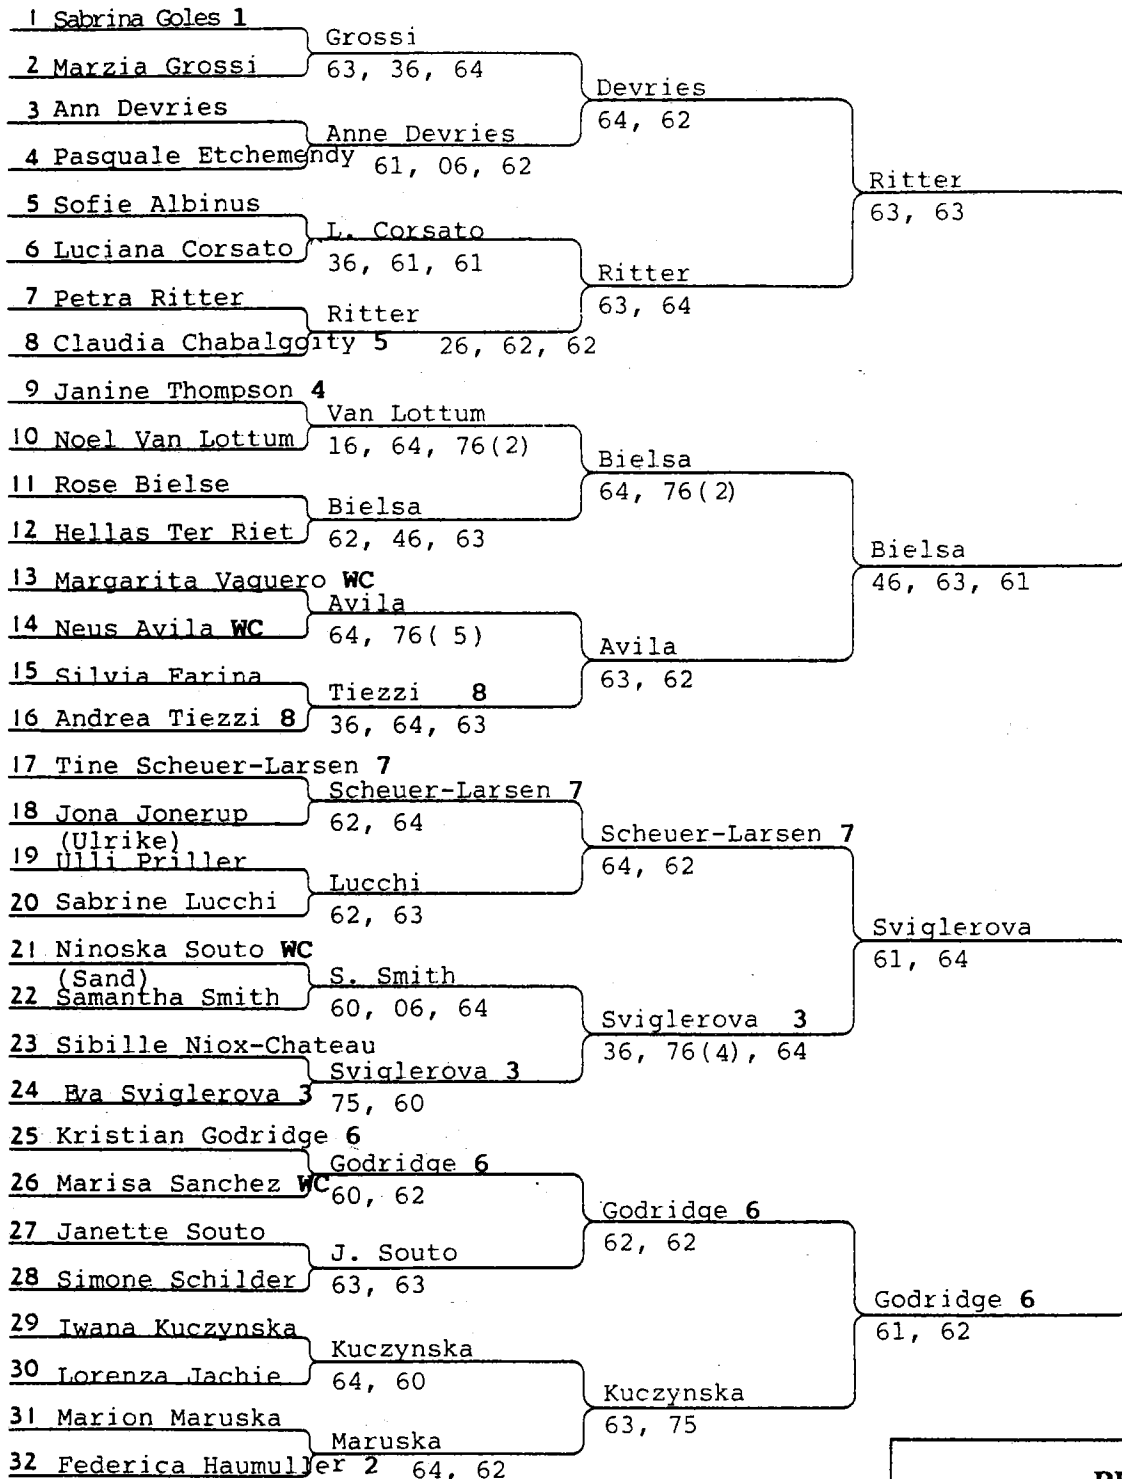

KRAFT GENERAL FOODS

WORLD TOUR

SEEDED PLAYERS

Tournament International Championships of Spain
Real Club Tennis Barcelona
City Barcelona, Spain
In Draw Date April 23-29, 1990
Qualifying Date April 21-23, 1990
Prize Money $150,000
Draw 28M/32Q/16D
Surface Clay/Outdoor

1. 1 Sabrina Goles
2. 2 Federica Haumuller
3. 3 Eva Sviglerova
4. 4 Janine Thompson
5. 5 Claudia Chabalgoity
6. 6 Kristian Godridge
7. 7 Tine Scheuer-Larsen
8. 8 Andrea Tiezzi

	PRIZE MONEY	Kraft General Foods Points
WINNER	_____	_____
RUNNER-UP	_____	_____
3rd-4th	_____	_____
5th-8th	$700	_____
9th-16th	400	_____
17th-32nd	250	_____