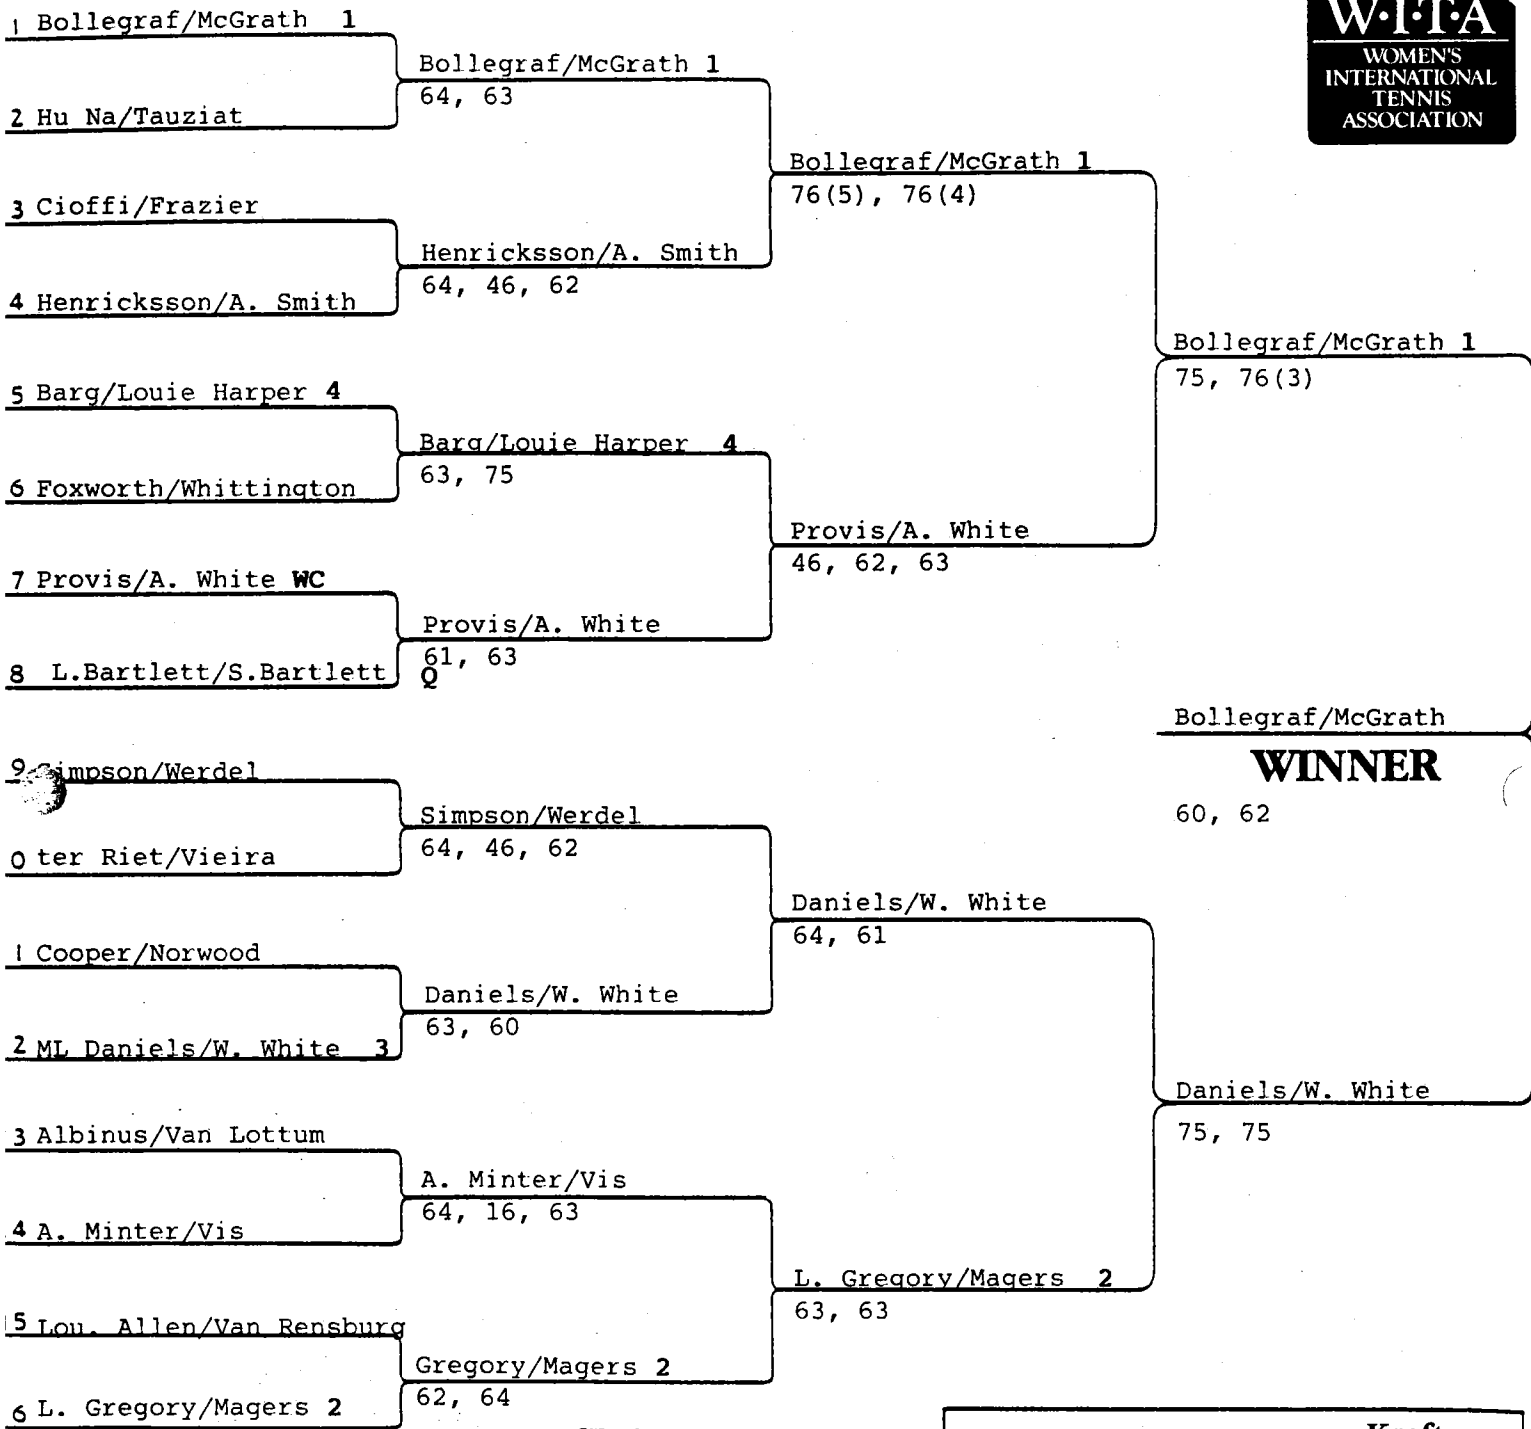

Draw 32M/32Q/16D

Surface DecoTurf II Indoors

SEEDED PLAYERS

- 1 Nathalie Tauziat
- 2 Amy Frazier
- 3 Gretchen Magers
- 4 Isabel Cueto
- 5 Anne Minter
- 6 Susan Sloane
- 7 Manon Bollegraf
- 8 Anne Smith

	PRIZE MONEY	Kraft General Foods Points
WINNER	\$27,000	190
RUNNER-UP	13,500	135
3rd-4th	6,750	85
5th-8th	3,750	45
9th-16th	1,775	20
17th-32nd	950	10

KRAFT GENERAL FOODS

WORLD TOUR

Tournament Breyers Tennis Classic
 City Crestview Country Club
Wichita, Kansas, USA

Draw Date February 5-11, 1990

Qualifying Date February 2-4, 1990

Prize Money \$150,000

Draw 32M/32Q/16D