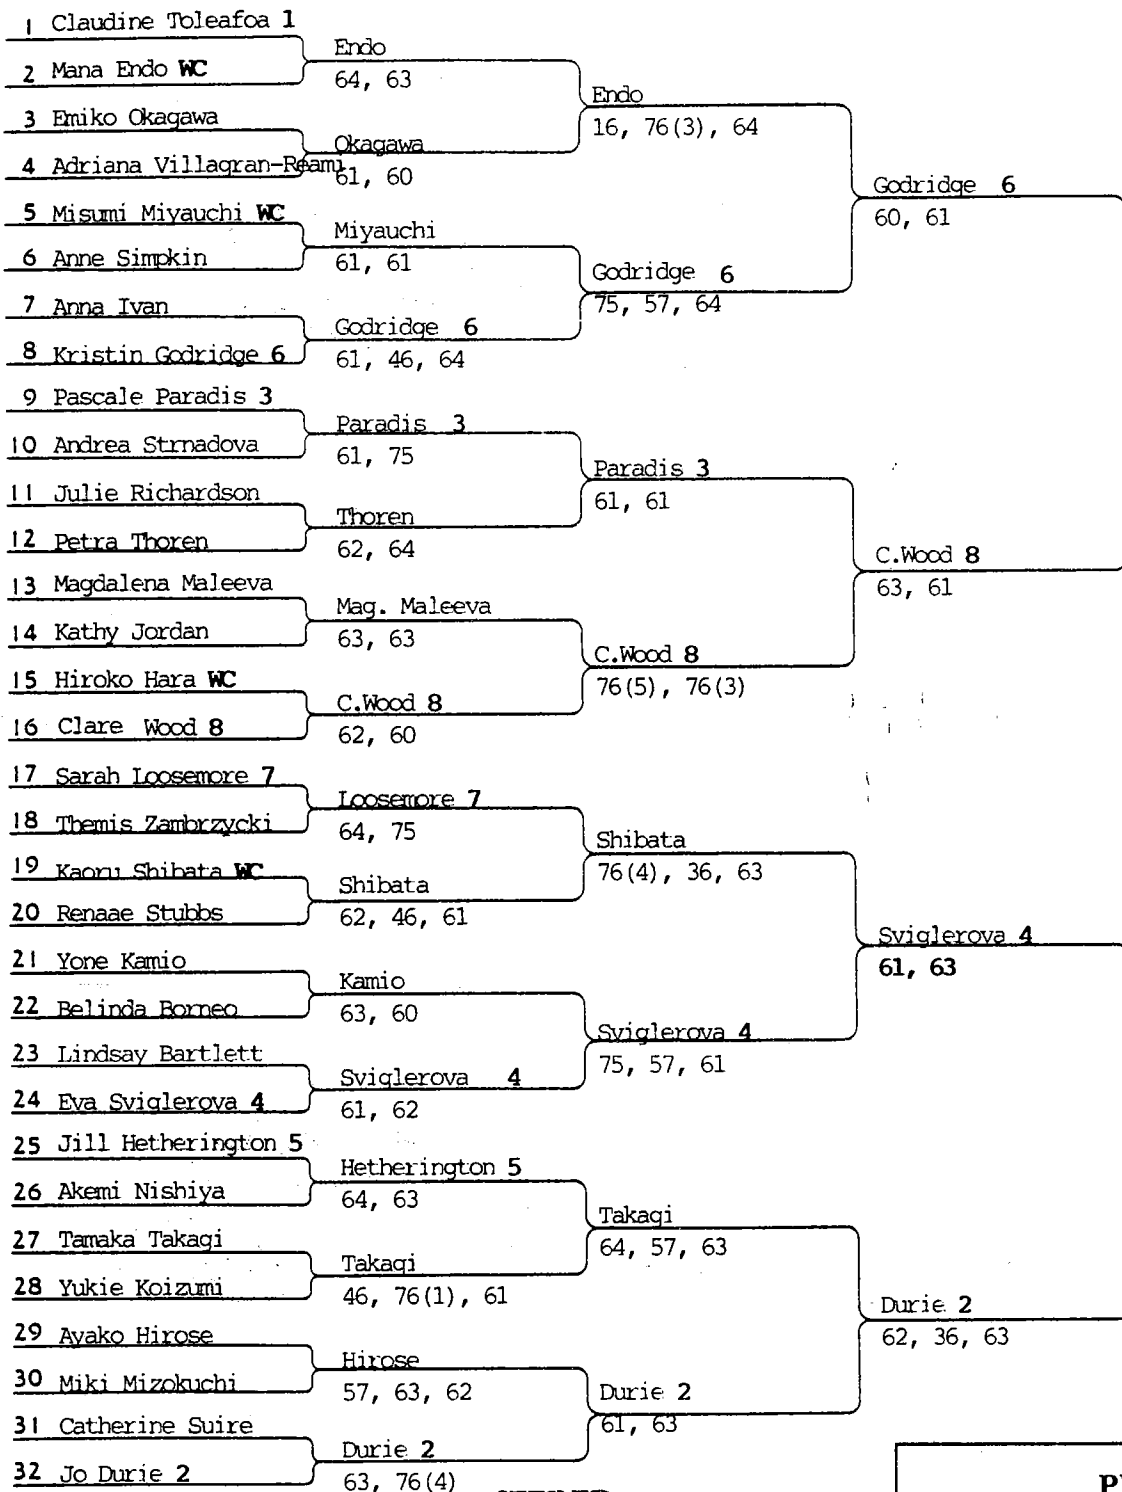

KRAFT GENERAL FOODS

WORLD TOUR

SEEDED PLAYERS

1. 1 Claudine Toleafoa
2. 2 Jo Durie
3. 3 Pascale Paradis
4. 4 Eva Sviglerova
5. 5 Jill Hetherington
6. 6 Kristin Godridge
7. 7 Sarah Loosemore
8. 8 Clare Wood

Tournament Suntory Japan Open
City Ariake Colosseum Tokyo, Japan
Draw Date April 10-14, 1990
Qualifying Date April 7-9, 1990
Prize Money $150,000
Draw 32M/32Q/16D
Surface Hardcourt, Outdoors

	PRIZE MONEY	Kraft General Foods Points
WINNER	_____	_____
RUNNER-UP	_____	_____
3rd-4th	_____	_____
5th-8th	$600	_____
9th-16th	400	_____
17th-32nd	250	_____