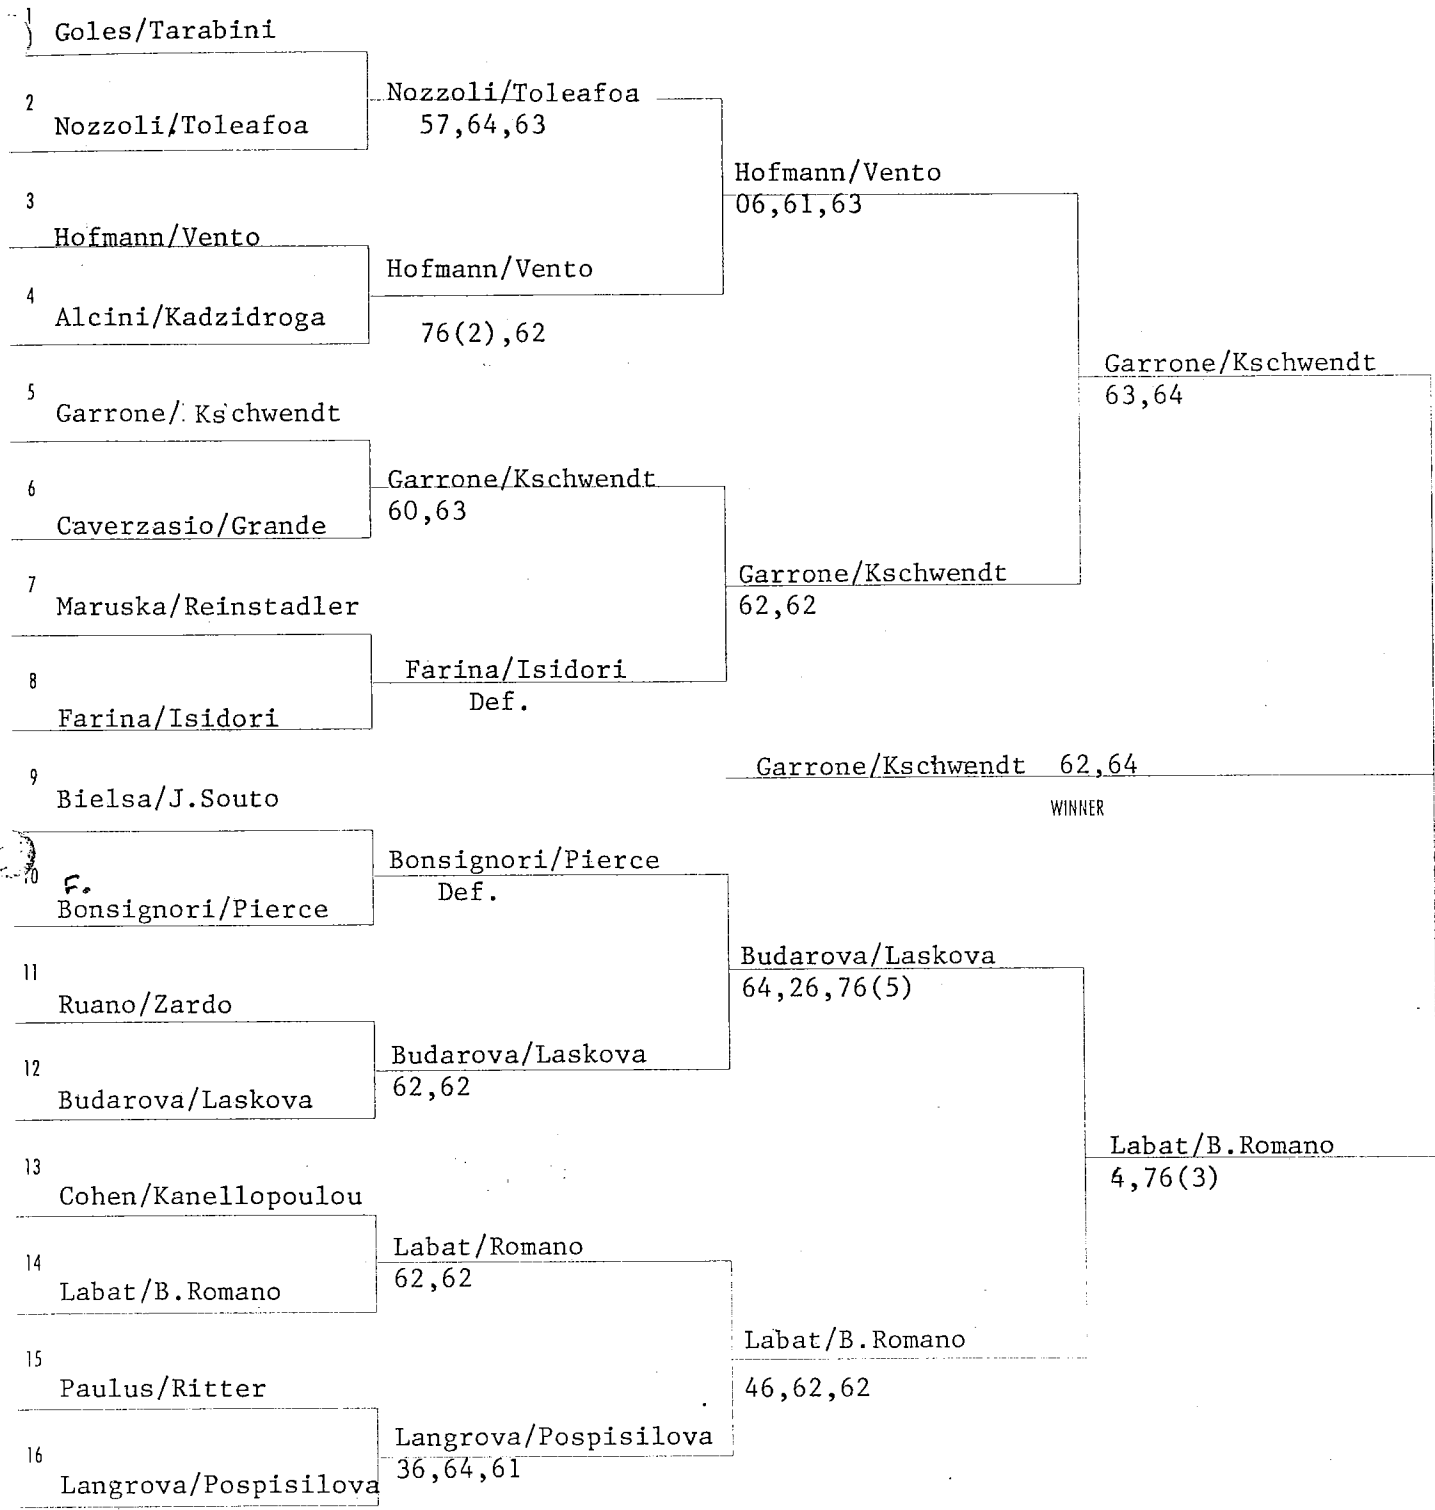

1	Paulus ¹			
2	Pierce	Paulus ¹ 76(1),75		
3	(wc) Farina		Paulus ¹ 36,64,62	
4	B. Romano	Farina 63,61		
5	Zardo		Paulus ¹ 63,64	
6	Kadzidroga	Zardo 76(5),36,62	Zardo	
7	Cohen C.		63,63	
8	Langrova ⁷	Cohen 76(8),64		
9	Lapi ⁴			Paulus ¹ 62,26,61
10	Piccolini	Piccolini 64,61	Piccolini	
11	Goles		62,61	
12	Maruska	Goles 64, ret.		F. Romano 06,64,64
13	Baudone			
14	Budarova	Baudone 63,63	F. Romano	
15	Bielsa		16,62,63	
16	F. Romano	F. Romano 64,75		Cueto ² 62,63
17	Kanellopoulou ⁵			
	Bonsignori F.	Bonsignori 64,62		WINNER
19	Reinstadler		Reinstadler 61,26,63	
20	Kschwendt	Reinstadler 36,64,76(2)		
21	Nozzoli		Reinstadler 63,46,76(4)	
22	Tolefoa	Tolefoa 76(7),61		
23	Pospisilova ¹		Caverzasio 62,63	
24	Caverzasio ³	Caverzasio ³ 75,60		Cueto ² 61,61
25	Labat ⁸	Garrone		
26	Garrone	64,61	Laval	
27	LaFratta		63,64	
28	Laval	Laval 63,60		Cueto ² 64,61
29	Kamstra			
30	Laskova	Laskova 67(4),64,63		
31	Ritter		Cueto ² 64,67(3),61	
32	Cueto ²	Cueto ² 61,76(5)		

Tournament: Torneo International
 Location: Palermo
 Draw Date: July 9-13, 1990
 Qualifying Date: July 7-9, 1990
 Prize Money: 32 main
 Surface: Clay
 Draw Size: 128
 Date: 1990

PRIZE MONEY
 KRAFT GENERAL FOODS POINTS

- SEEDED PLAYERS
- 1 Paulus
 - 2 Cueto
 - 3 Caverzasio
 - 4 Lapi
 - 5 Kanellopoulou
 - 6 Tarabini
 - 7 Langrova
 - 8 Labat

	PRIZE MONEY	KRAFT GENERAL FOODS POINTS	SEEDED PLAYERS
Tournament	Torneo International		1
	Palermo		2
Main Draw Date	July 9-13, 1990		3
Qualifying Date	July 7-9, 1990		4
Prize Money	\$75,000		5
Draw	32 32 16		6
Surface	Clay		7
			8

SEEDED PLAYERS

Tournament	TORREO INTERNATIONAL
City	PALEERMO
Draw Date	9-13 JULY
Qualifying Date	7-9 JULY
Prize Money	\$75,000
Draw	32 32 16
	1 1 1

	PRIZE MONEY	Kraft General Foods Points
WINNER	_____	_____
RUNNER-UP	_____	_____
3rd-4th	_____	_____
5th-8th	350	_____
9th-16th	200	_____
17th-32nd	125	_____