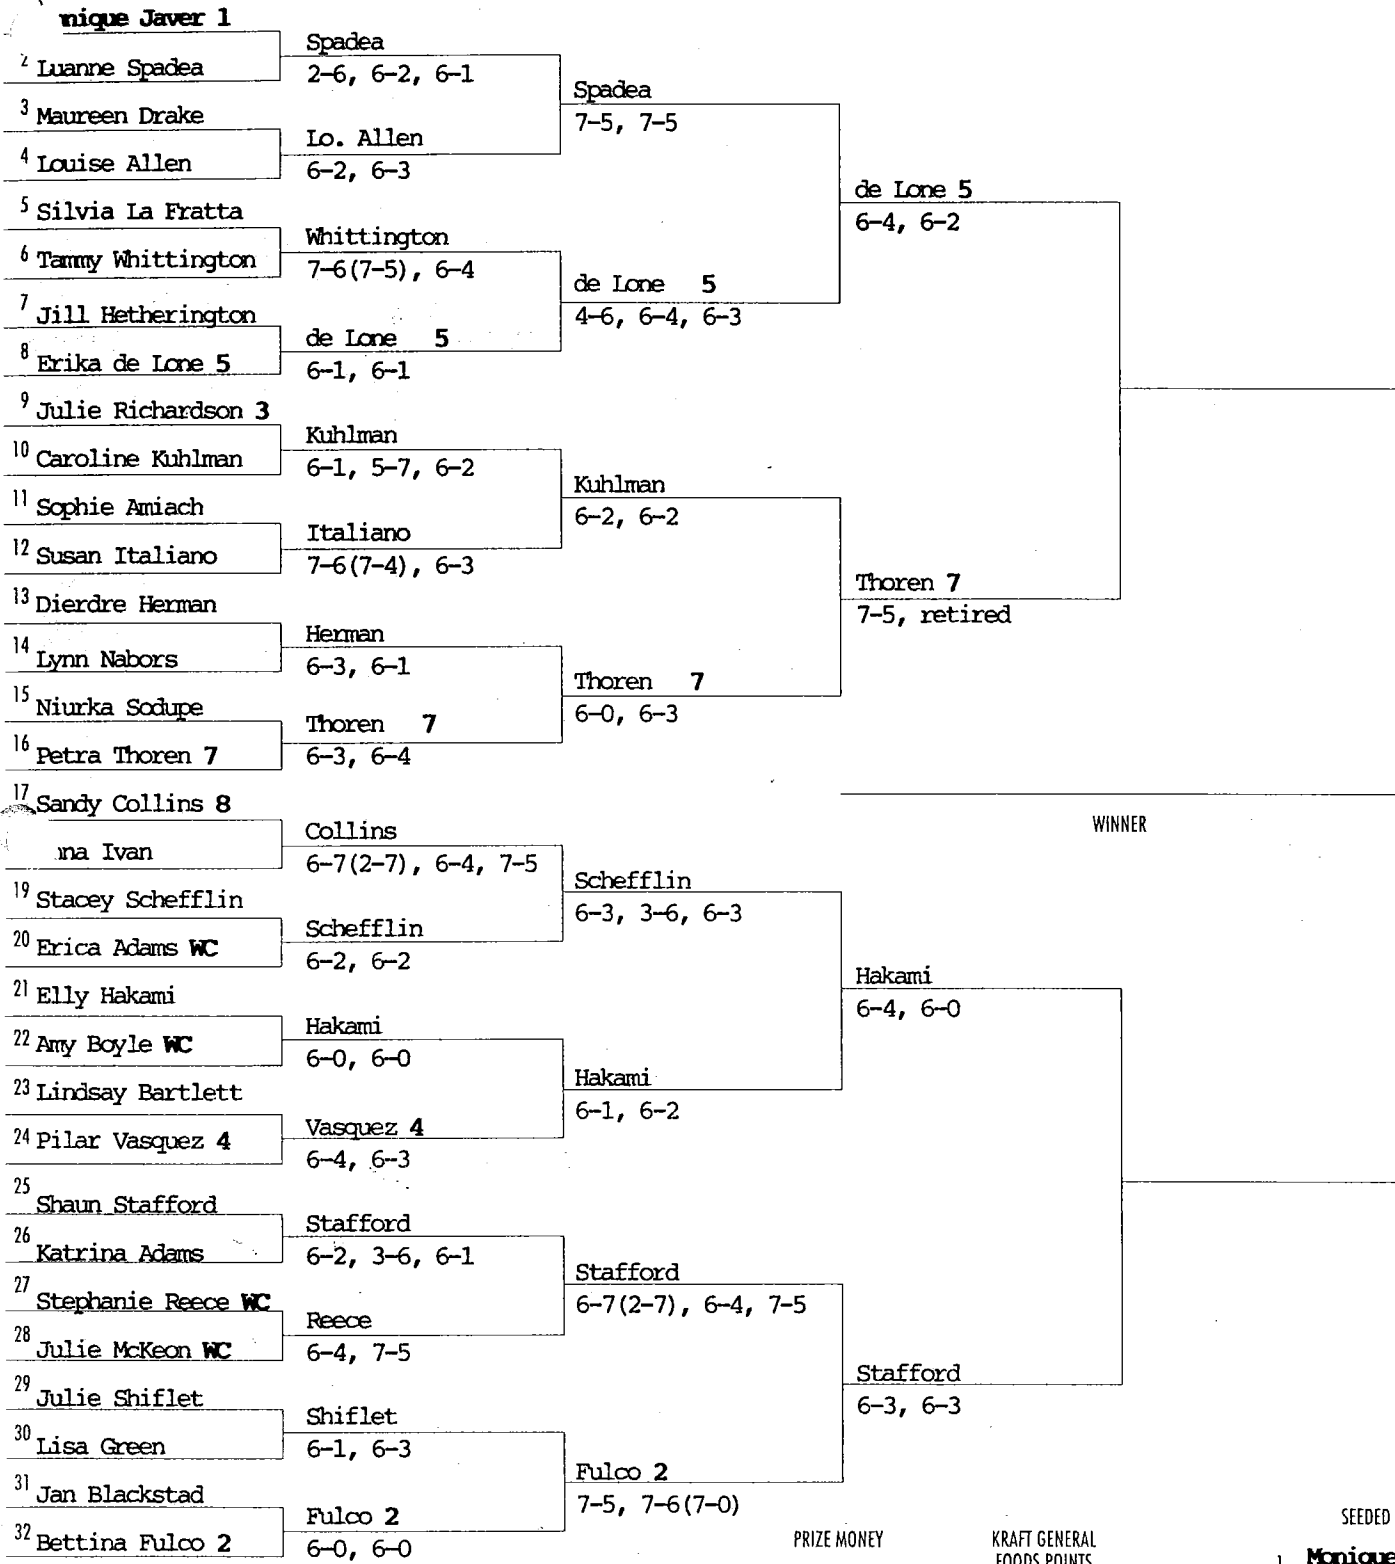

Tournament Jello Tennis Classic
Indianapolis Indoor Sports Center
Indianapolis, Indiana, USA

Draw Date November 5-11, 1990

Qualifying Date November 3-5, 1990

Prize Money $150,000 + travel

Draw 32M/32Q/16D

Surface Hardcourt/Indoors

	PRIZE MONEY	KRAFT GENERAL FOODS POINTS
WINNER	_____	_____
RUNNER-UP	_____	_____
3rd-4th	_____	_____
5th-8th	$600	_____
19th-16th	400	_____
17th-32nd	250	_____
33rd-64th	_____	_____

1. SEEDED PLAYERS
1. 1 **Monique Javier**
  2. 2 **Bettina Fulco**
  3. 3 **Julie Richardson**
  4. 4 **Pilar Vasquez**
  5. 5 **Erika de Lone**
  6. 6 **Shaun Stafford**
  7. 7 **Petra Thoren**
  8. 8 **Sandy Collins**