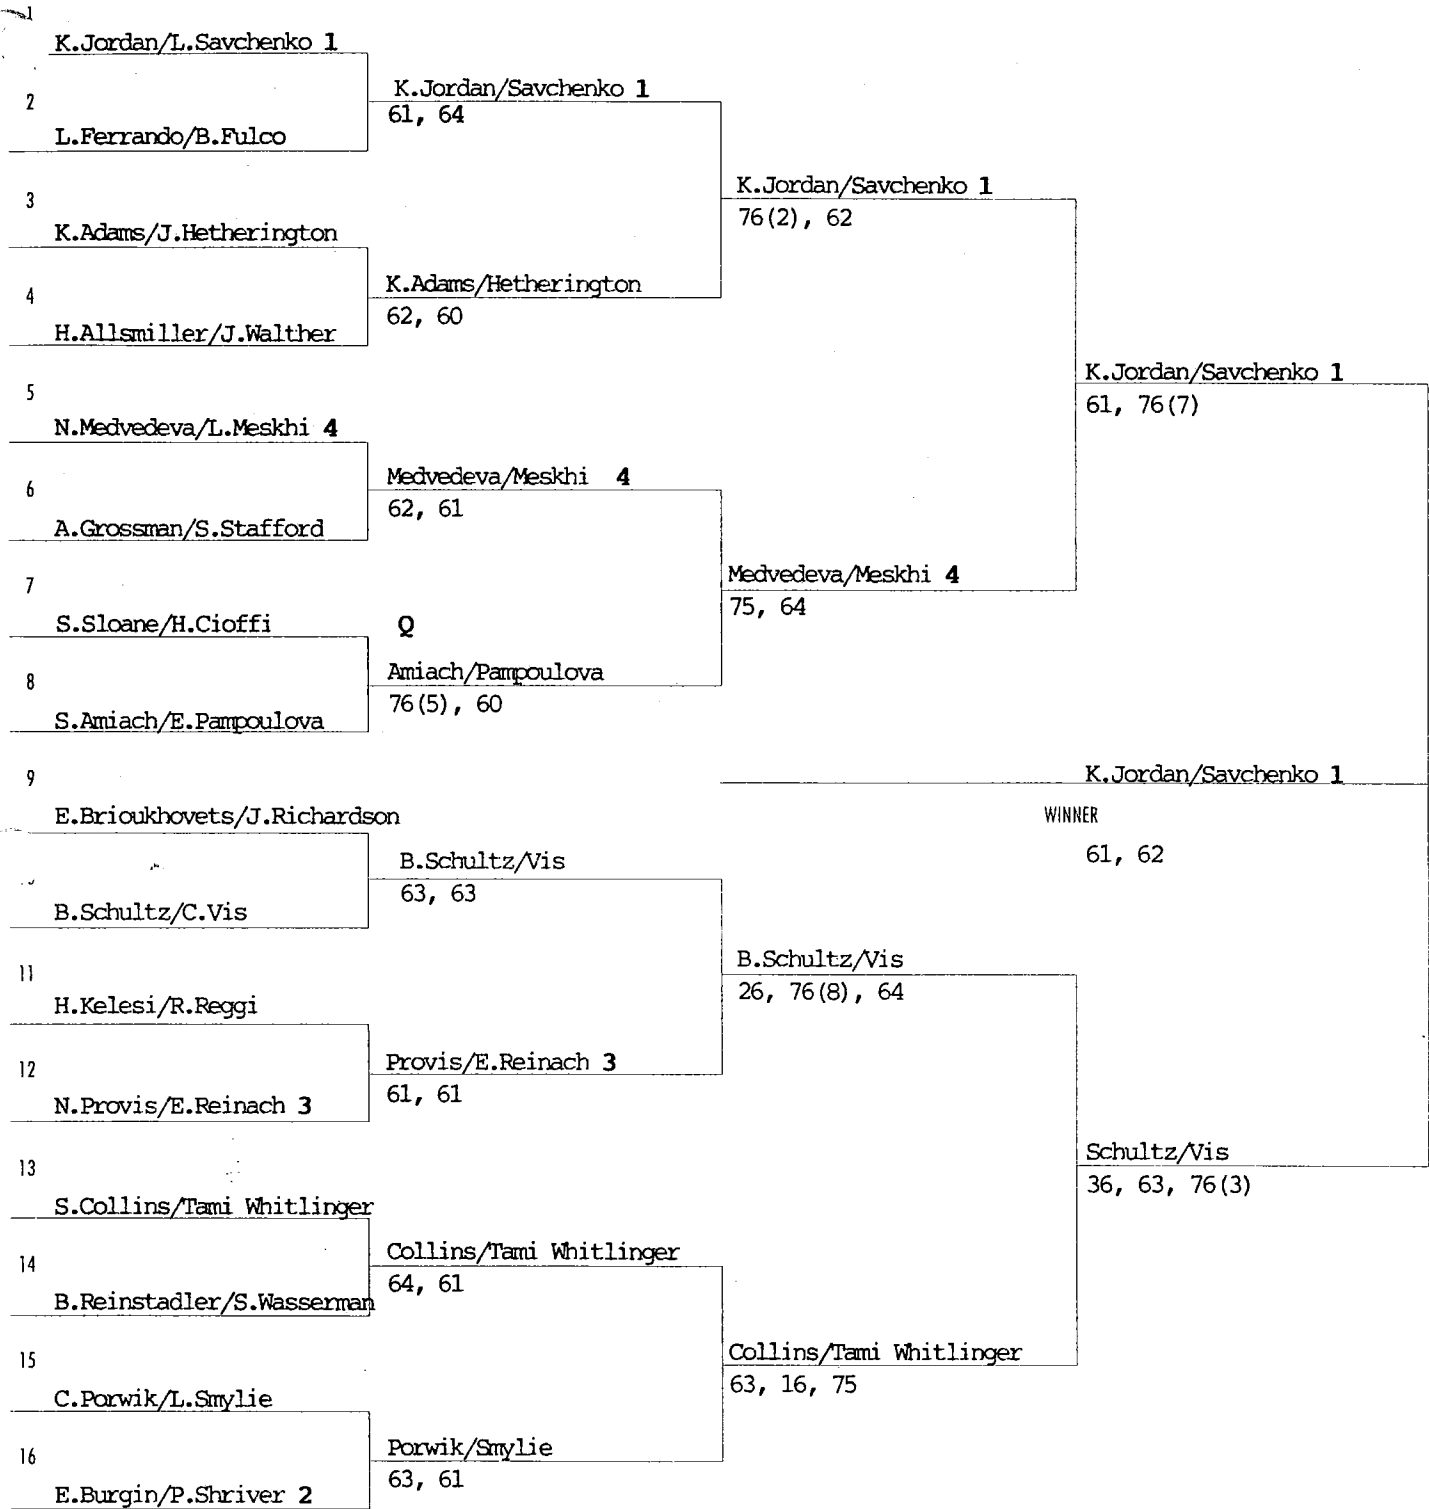

Tournament **Virginia Slims of Nashville**  
**Maryland Farms Racquet & Country Club**  
**Brentwood, Tennessee, USA**  
Draw Date **October 29-November 4, 1990**  
Qualifying Date **October 27-29, 1990**  
Prize Money **\$150,000**  
Draw **32M/32Q/16D**  
Surface **Hard, Indoors**

	PRIZE MONEY	KRAFT GENERAL FOODS POINTS
WINNER	\$27,000	190
RUNNER-UP	13,500	135
3rd-4th	6,750	85
5th-8th	3,750	45
19th-16th	1,775	20
17th-32nd	950	10
33rd-64th		

- SEEDED PLAYERS
- 1 **L. Meskhi**
  - 2 **H. Kelesi**
  - 3 **R. Reggi**
  - 4 **C. Porwik**
  - 5 **S. Sloane**
  - 6 **L. Savchenko**
  - 7 **Liz Smylie**
  - 8 **Brenda Schultz**

Tournament **Virginia Slims of Nashville**  
**Maryland Farms Racquet & Country Club**  
**Brentwood, Tennessee, USA**  
Main Draw Date **October 29-November 4, 1990**  
Qualifying Date **October 27-29, 1990**  
Prize Money **\$150,000**  
Draw **32M/32Q/16D**  
Surface **Hard, Indoors**