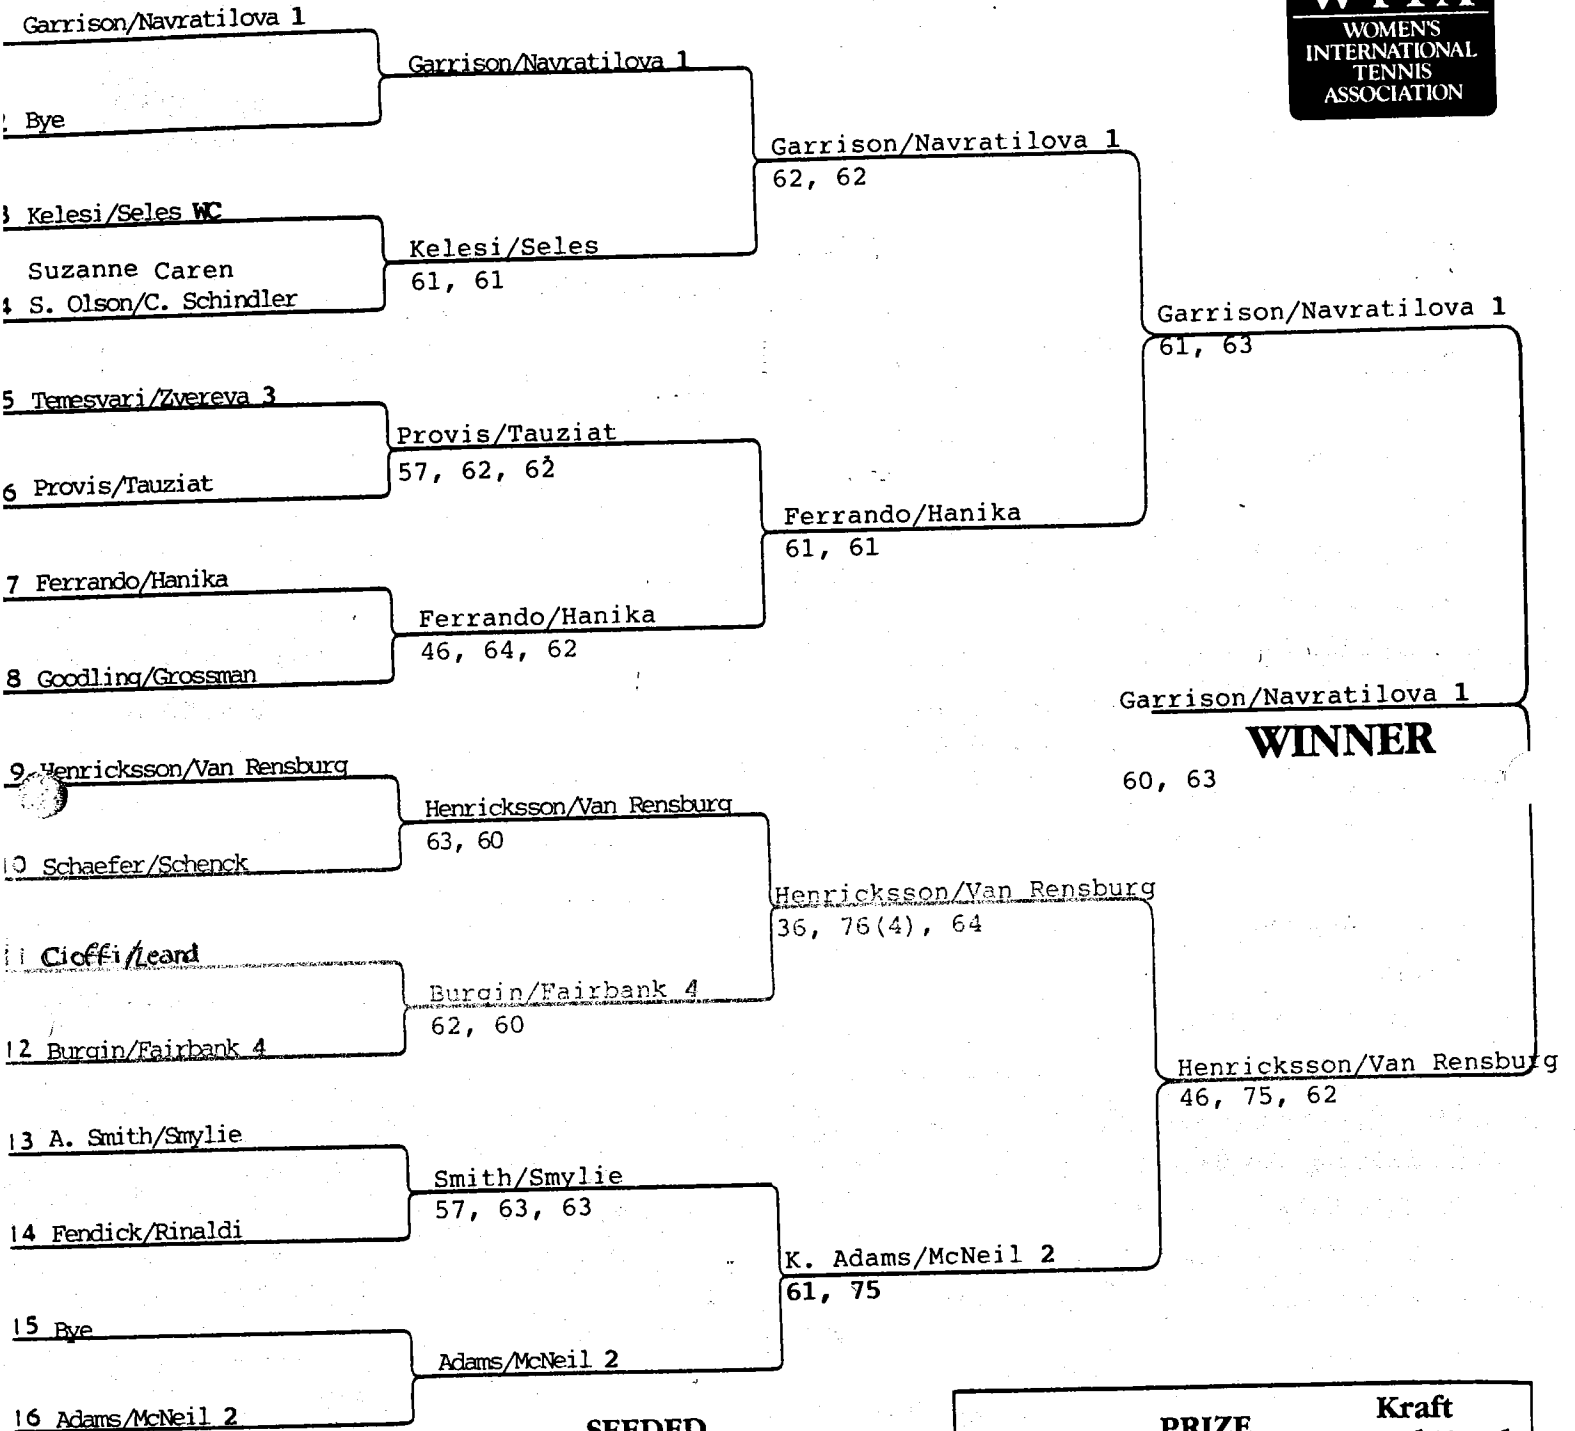

90-704

KRAFT GENERAL FOODS
WORLD TOUR

SEEDED PLAYERS

Tournament Virginia Slims of Washington
 City The George Washington University's Smith Center, Washington, D.C., USA
 Draw Date February 19-25, 1990
 Qualifying Date -
 Prize Money \$350,000
 Draw 28M/16D
 Surface Supreme, Indoors

- 1 Navratilova
- 2 Garrison
- 3 Seles
- 4 Zvereva
- 5 Kelesi
- 6 Gildemeister
- 7 Shriver
- 8 Tauziat

	PRIZE MONEY	Kraft General Foods Points
WINNER	\$70,000	300
RUNNER-UP	35,000	210
3rd-4th	17,500	135
5th-8th	9,100	70
9th-16th	4,800	35
17th-32nd	3,000	18

KRAFT GENERAL FOODS

WORLD TOUR

Tournament Virginia Slims of Washington
The George Washington University's Smith
City Center, Washington, D.C., USA

Draw Date February 19-25, 1990

Qualifying Date -

Prize Money \$350,000

Draw 28M/16D

Surface Supreme, Indoors

- SEEDED PLAYERS**
- 1 Garrison/Navratilova
 - 2 Adams/McNeil
 - 3 Temesvari/Zvereva
 - 4 Burgin/Fairbank

	PRIZE MONEY	Kraft General Foods Points
WINNER	\$21,000	300
RUNNER-UP	10,500	210
3rd-4th	7,000	135
5th-8th	3,500	70
9th-16th	1,900	35