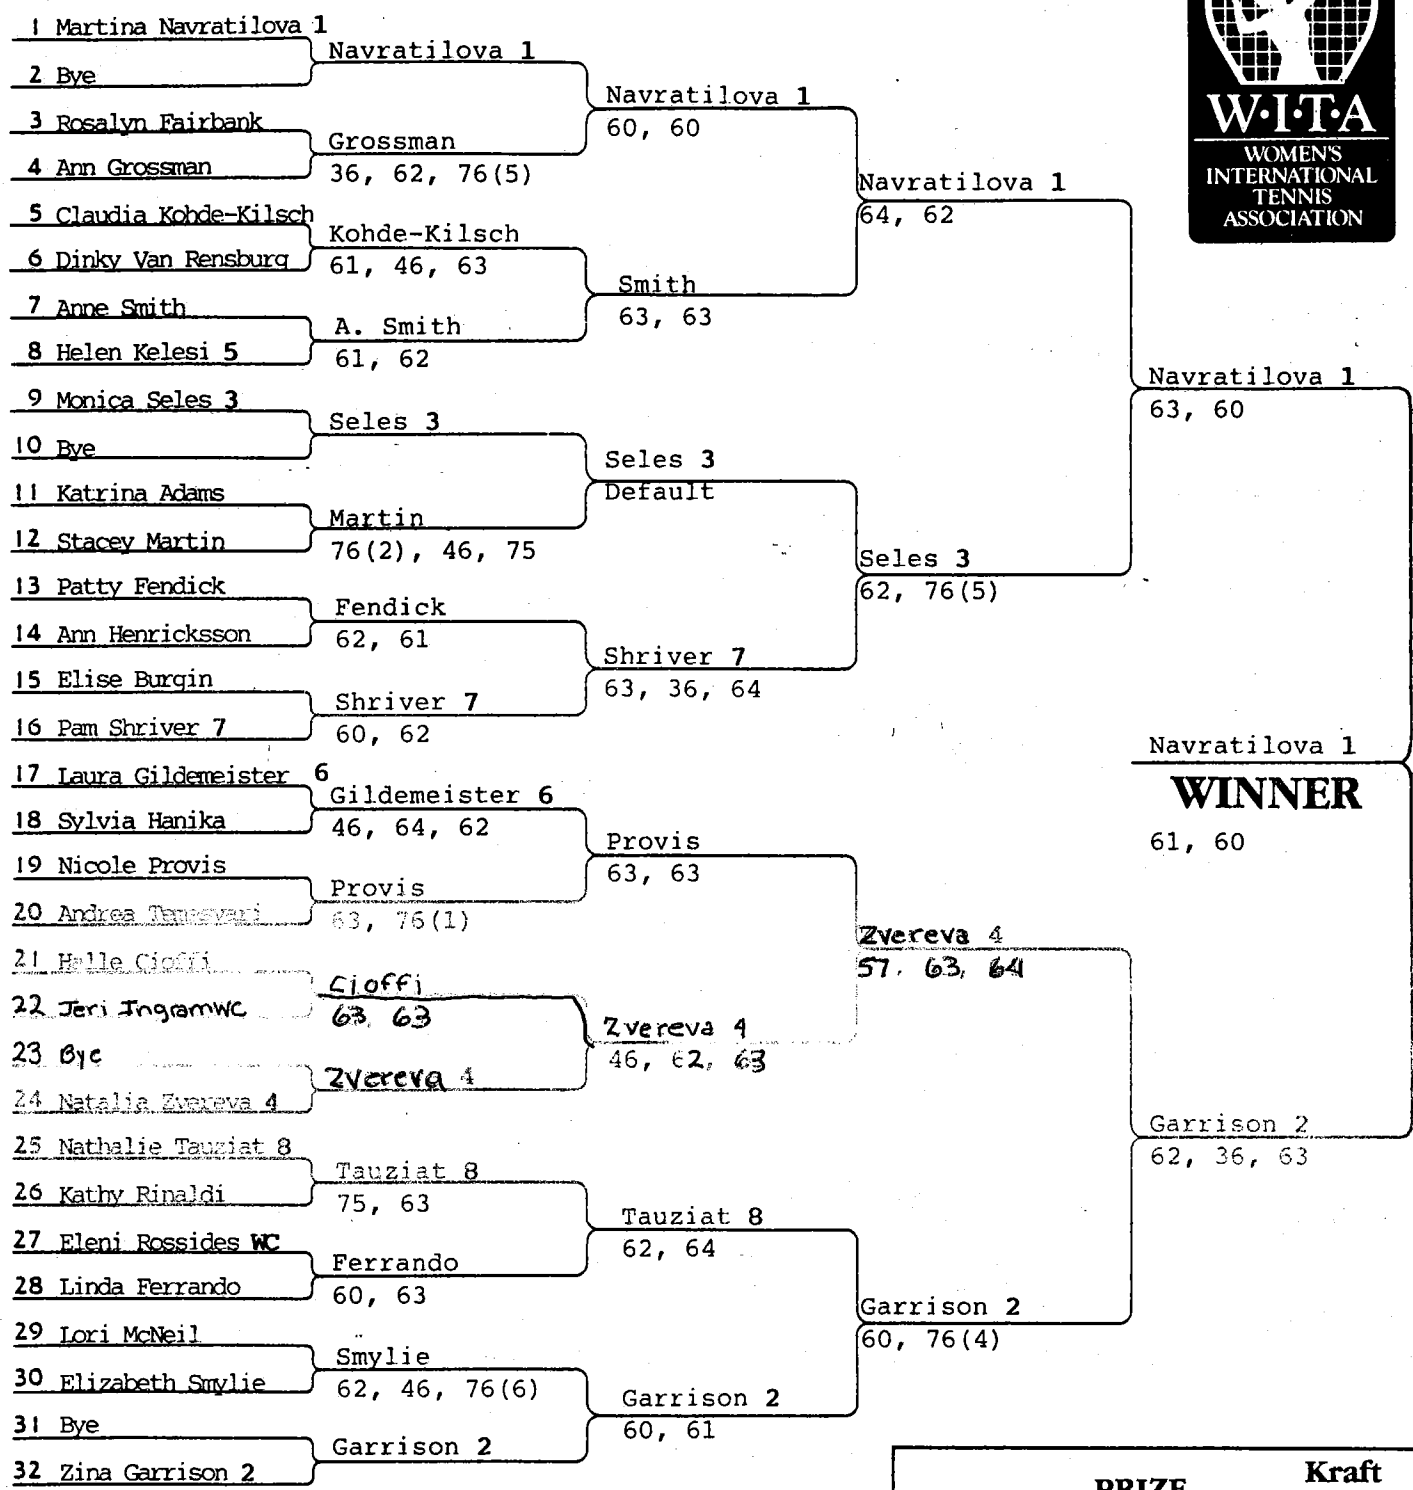

90-704

KRAFT GENERAL FOODS
WORLD TOUR

SEEDED PLAYERS

Tournament Virginia Slims of Washington
 City The George Washington University's Smith Center, Washington, D.C., USA
 Draw Date February 19-25, 1990
 Qualifying Date -
 Prize Money \$350,000
 Draw 28M/16D
 Surface Supreme, Indoors

- 1 Navratilova
- 2 Garrison
- 3 Seles
- 4 Zvereva
- 5 Kelesi
- 6 Gildemeister
- 7 Shriver
- 8 Tauziat

	PRIZE MONEY	Kraft General Foods Points
WINNER	\$70,000	300
RUNNER-UP	35,000	210
3rd-4th	17,500	135
5th-8th	9,100	70
9th-16th	4,800	35
17th-32nd	3,000	18

KRAFT GENERAL FOODS

WORLD TOUR

Tournament Virginia Slims of Washington
The George Washington University's Smith
City Center, Washington, D.C., USA

Draw Date February 19-25, 1990

Qualifying Date -

Prize Money \$350,000