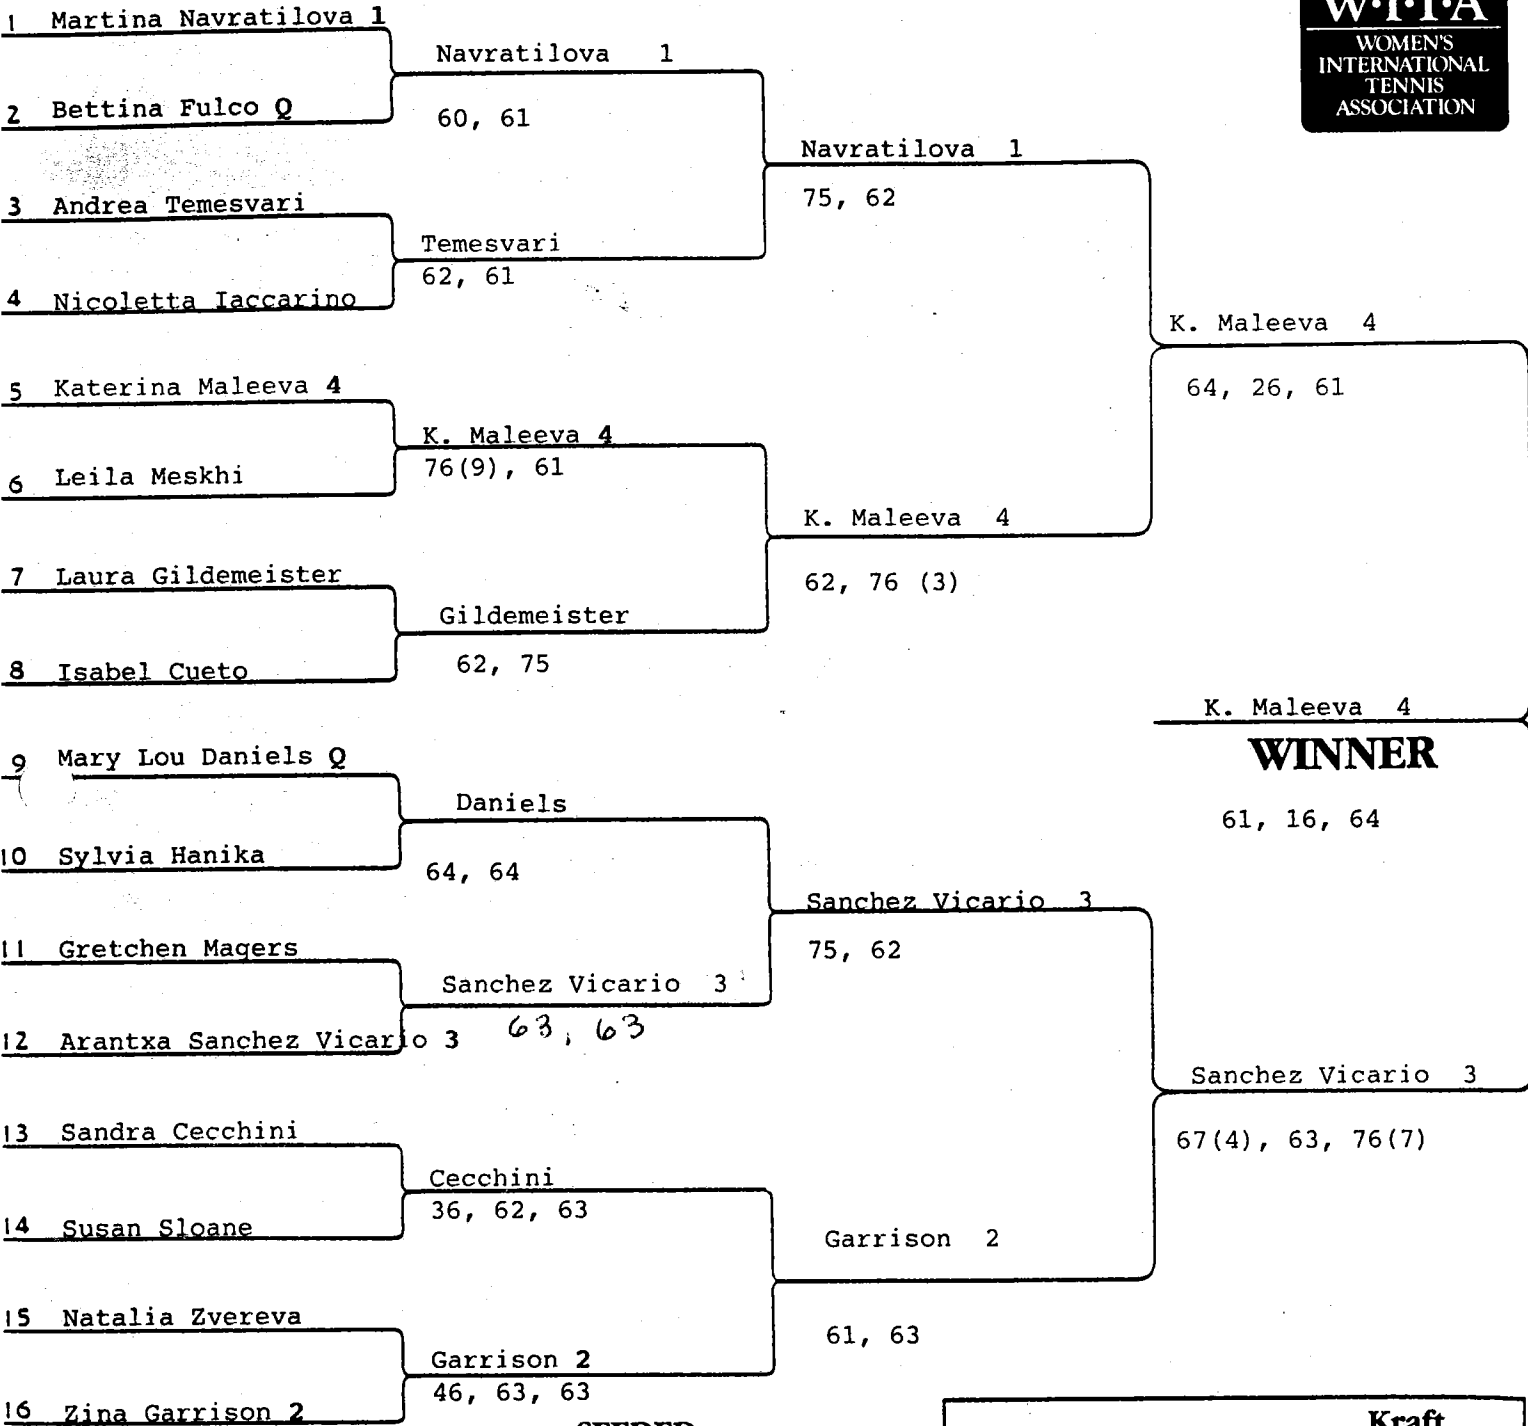

MAIN DRAW

KRAFT GENERAL FOODS

WORLD TOUR

SEEDED PLAYERS

- 1 Martina Navratilova
- 2 Zina Garrison
- 3 Arantxa Sanchez Vicario
- 4 Katerina Maleeva

Tournament Virginia Slims of Houston
 Westside Tennis Club
 City Houston, Texas, USA
 Draw Date March 27-April 1, 1990
 Qualifying Date March 25-27, 1990
 Prize Money \$225,000
 Draw 16M/160/8D
 Surface Clay, Outdoor

	PRIZE MONEY	Kraft General Foods Points
WINNER	<u>\$45,000</u>	<u>240</u>
RUNNER-UP	<u>22,500</u>	<u>170</u>
3rd-4th	<u>11,250</u>	<u>110</u>
5th-8th	<u>6,750</u>	<u>55</u>
9th-16th	<u>4,500</u>	<u>30</u>