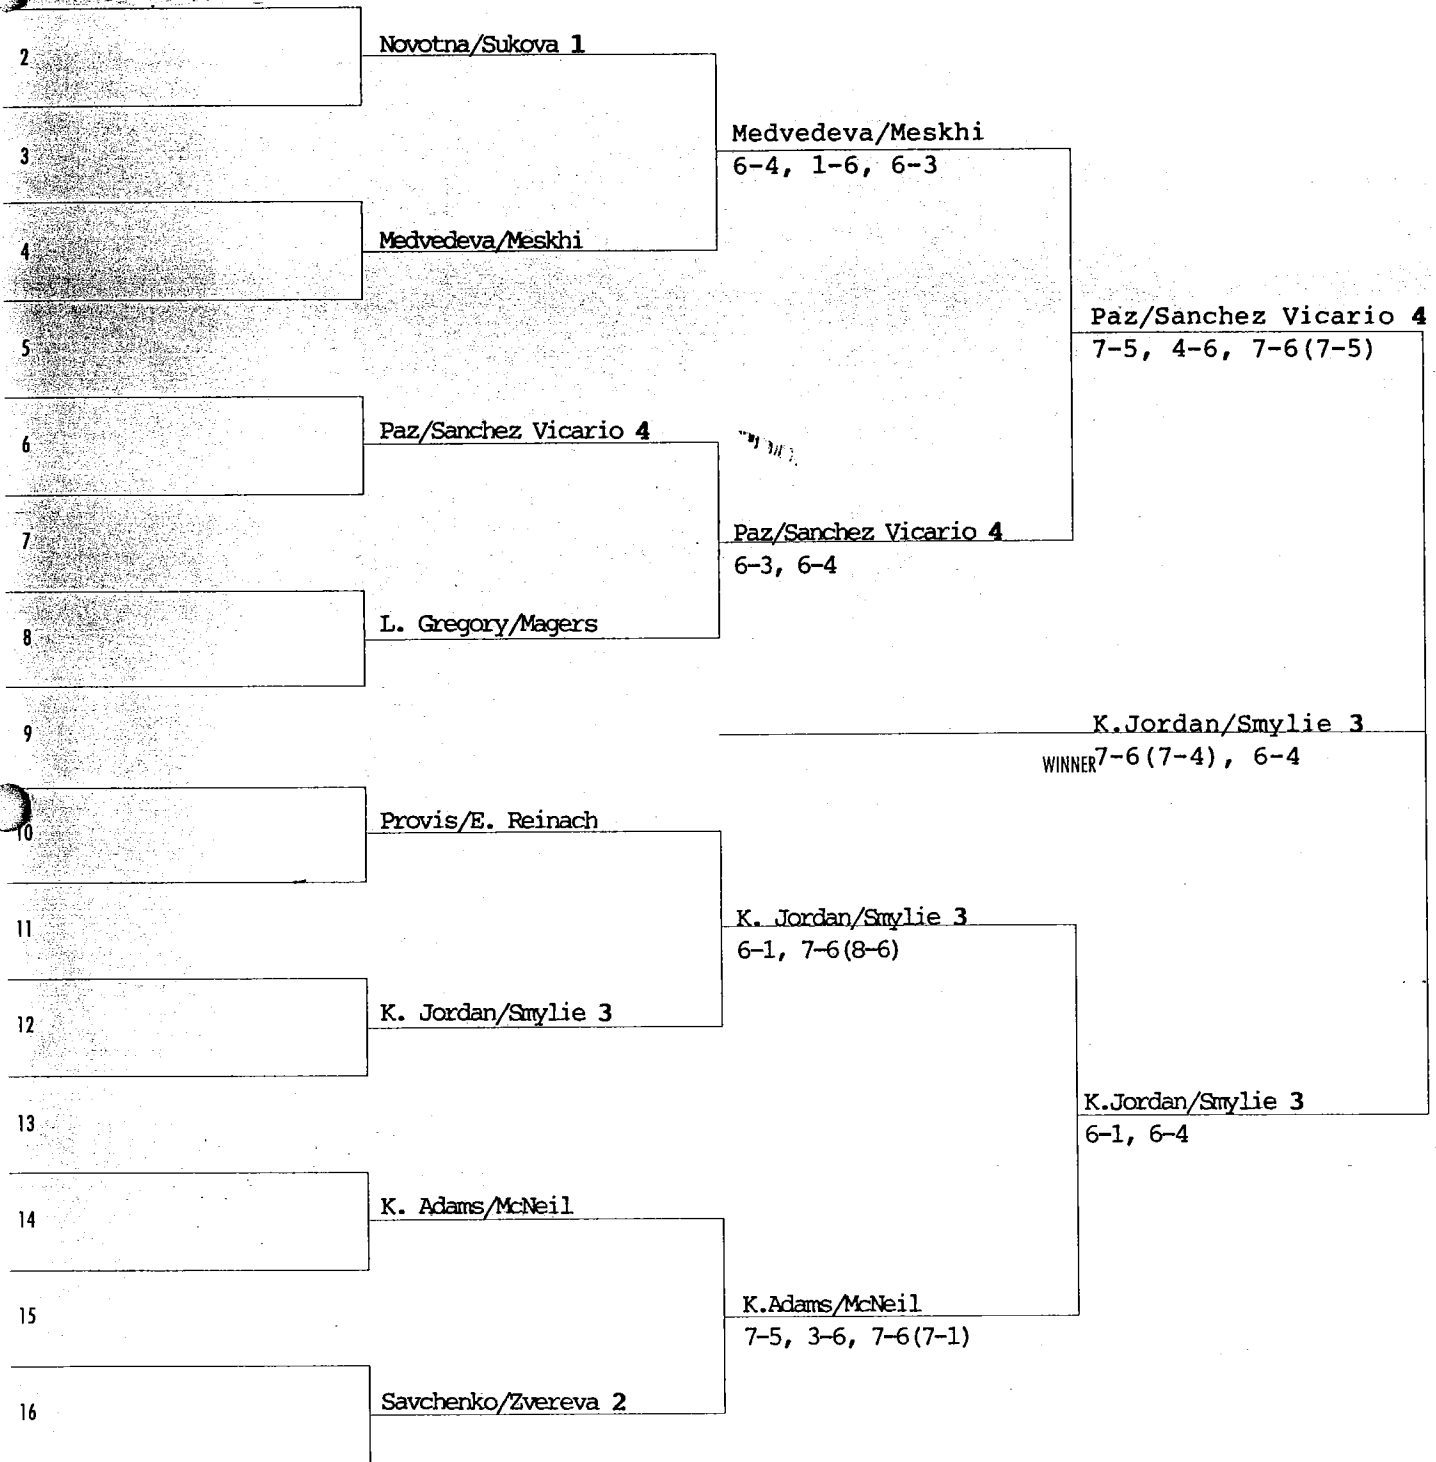

Tournament **Virginia Slims Championships**
Madison Square Garden
New York, New York, USA

Main Draw Date **November 12-18, 1990**

Qualifying Date **-**

Prize Money **$3,000,000**

Draw **16S/8D**

Surface **Supreme**

	PRIZE MONEY	KRAFT GENERAL FOODS POINTS
WINNER	$90,000	-
RUNNER-UP	46,000	-
3rd-4th	25,000	-
5th-8th	13,000	-
19th-16th		
17th-32nd		
33rd-64th		

SEEDED PLAYERS

1. 1 **Novotna/Sukova**
2. 2 **Savchenko/Zvereva**
3. 3 **K. Jordan/Smylie**
4. 4 **Paz/Sanchez Vicario**
5. 5 _____
6. 6 _____
7. 7 _____
8. 8 _____