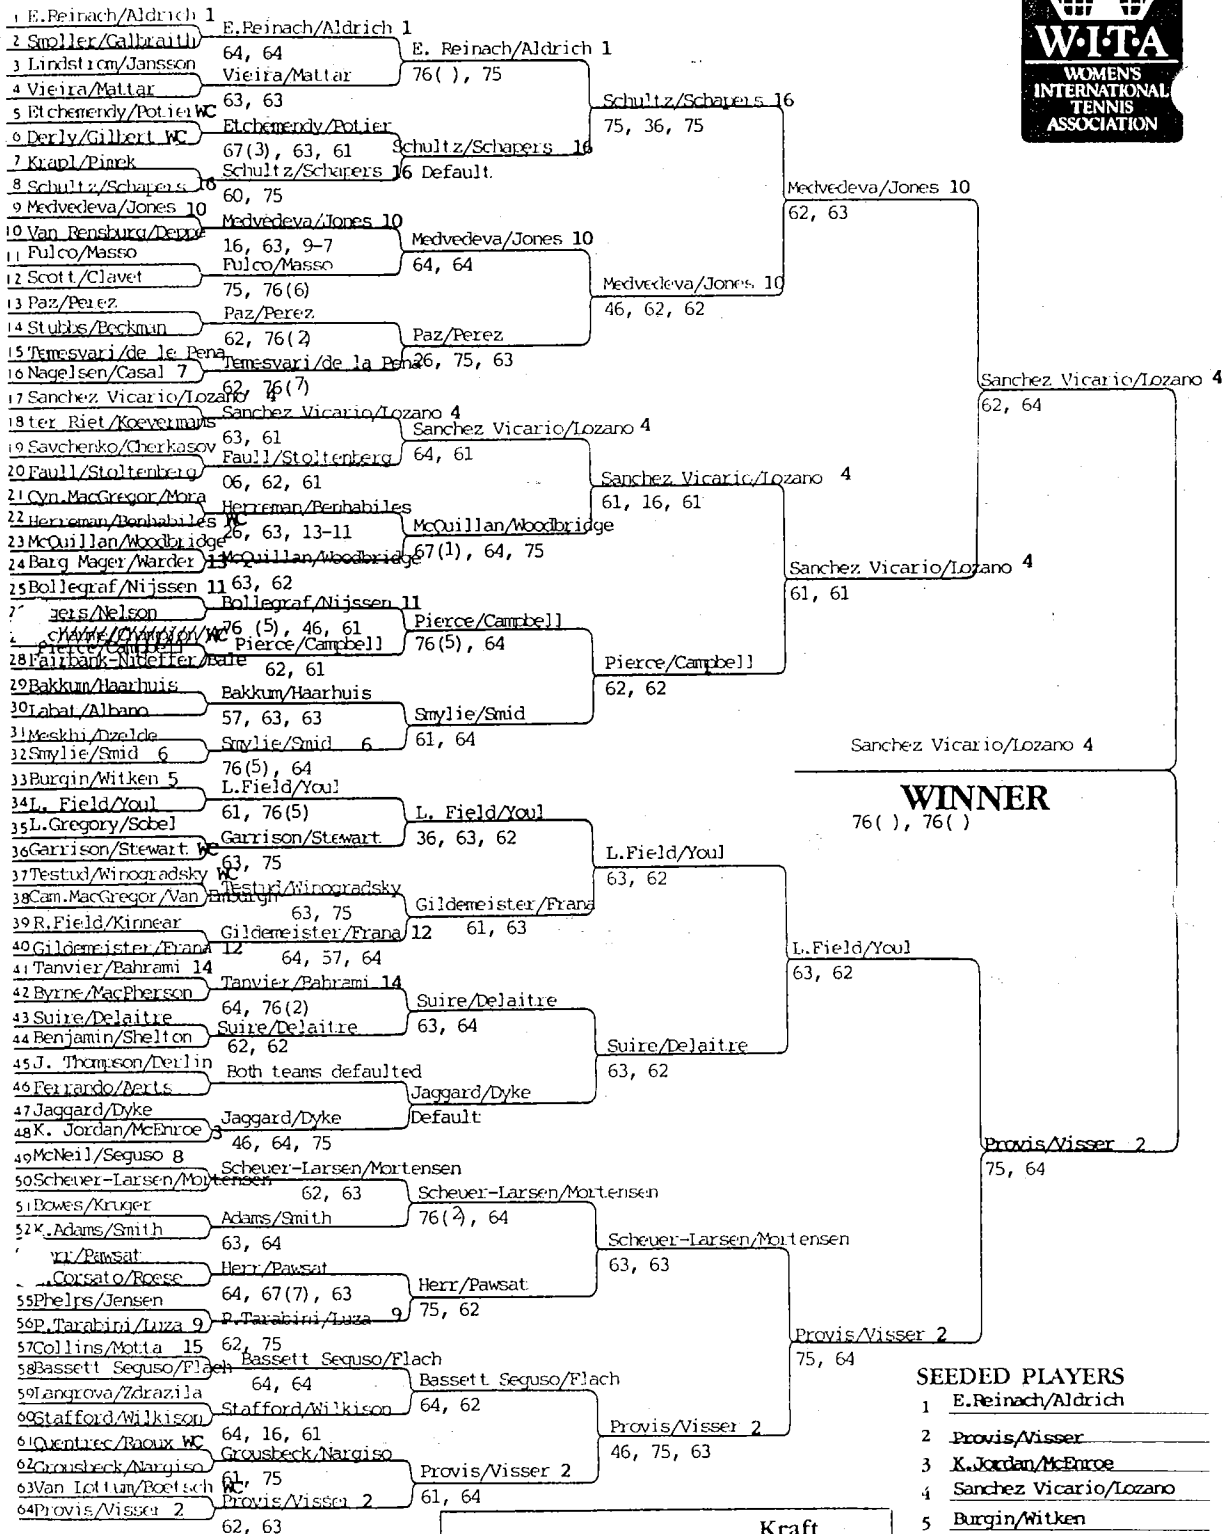

WINNER

76( ), 76( )

SEEDED PLAYERS

1. 1 E. Reinach/Aldrich
2. 2 Provis/Visser
3. 3 K. Jordan/McEnroe
4. 4 Sanchez Vicario/Lozano
5. 5 Burgin/Witken
6. 6 Smylie/Smid
7. 7 Nagelsen/Casal
8. 8 McNeil/Seguso
9. 9 P. Tarabini/Luza
10. 10 Medvedeva/Jones
11. 11 Bollegraf/Nijssen
12. 12 Gildemeister/Frana
13. 13 Barg Mager/Warder
14. 14 Tanvier/Bahrami
15. 15 Collins/Motta
16. 16 Schultz/Schapers

Championnats Internationaux de France

Tournament French Open
Stade Roland Garros
City Paris, France
Main Draw Date May 28-June 10, 1990
Qualifying Date May 24-26, 1990
Prize Money $2,019,720
Draw 128M/64Q/64D/64MD
Surface Clay, Outdoor

	PRIZE MONEY	Kraft General Foods Points
WINNER	$30,000	
RUNNER-UP	18,000	
3rd-4th	10,800	
5th-8th	6,600	
9th-16th	3,600	
17th-32nd	1,575	
33rd-64th	-