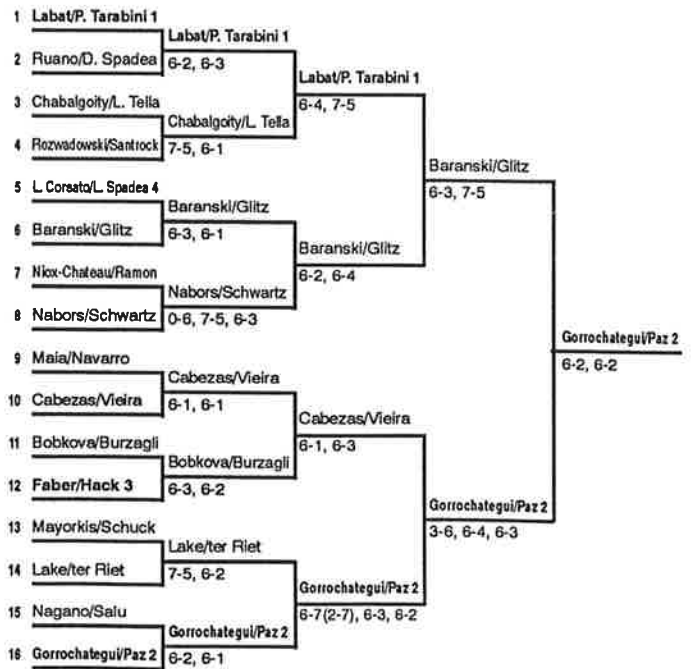

Doubles Seeds

1. Labat/P. Tarabini
2. Gorrochategui/Paz
3. Faber/Hack
4. Corsato/Spadea

NIVEA CUP SINGLES QUALIFYING

First round - H. Nagano (1) d. E. Viqueira 5-7, 6-3, 6-2; D. Spadea d. R. Diez 6-2, 6-1; C. Rozwadowski d. C. Nahuz 6-1, 6-1; de los Rios d. P. Cabezas (5) 7-5, 6-2; M.J. Gaidano (4) d. S. Schenck 6-1, 6-1; J. Mercadante d. D. Lonergan 6-4, 6-0; M. Andrade d. M. Madura 6-0, 4-6, 7-5; B. Navarro (7) d. S. Silva 6-4, 6-4; Mayorkis d. H. ter Riet (6) 2-6, 6-3, 6-2; E. Maia d. M. Paganini 6-0, 6-1; A. Serrazanetti d. C. Eche 6-2, 6-1; D. Salu d. R. Burzagli 6-2, 6-2; M. Valls d. L. Glitz (8) 6-4, 6-2; S. Kelbert d. E. de Paula 7-5, 6-4; K. Greenman d. L. Nabors 6-4, 6-3; S. Ramon (2) d. C. Schuck 6-4, 6-2.

Second round - Nagano (1) d. Spadea 6-1, 6-1; de los Rios d. Rozwadowski 6-1, 6-1; Gaidano (4) d. Mercadante 6-1, 6-2; Navarro (7) d. Andrade 6-3, 6-4; Maia d. Mayorkis 6-4, 7-5; Serrazanetti d. Salu 6-1, 7-6(8-6); Valls d. Kelbert 6-7(3-7), 7-5, 6-3; Ramon (2) d. Greenman 6-2, 6-1.

Third round - de los Rios d. Nagano (1) 7-5, 6-1; Navarro d. Gaidano (4) 7-6(8-6), 1-6, 6-4; Serrazanetti d. Maia 6-4, 6-2; Ramon (2) d. Valls 6-4, 6-4.