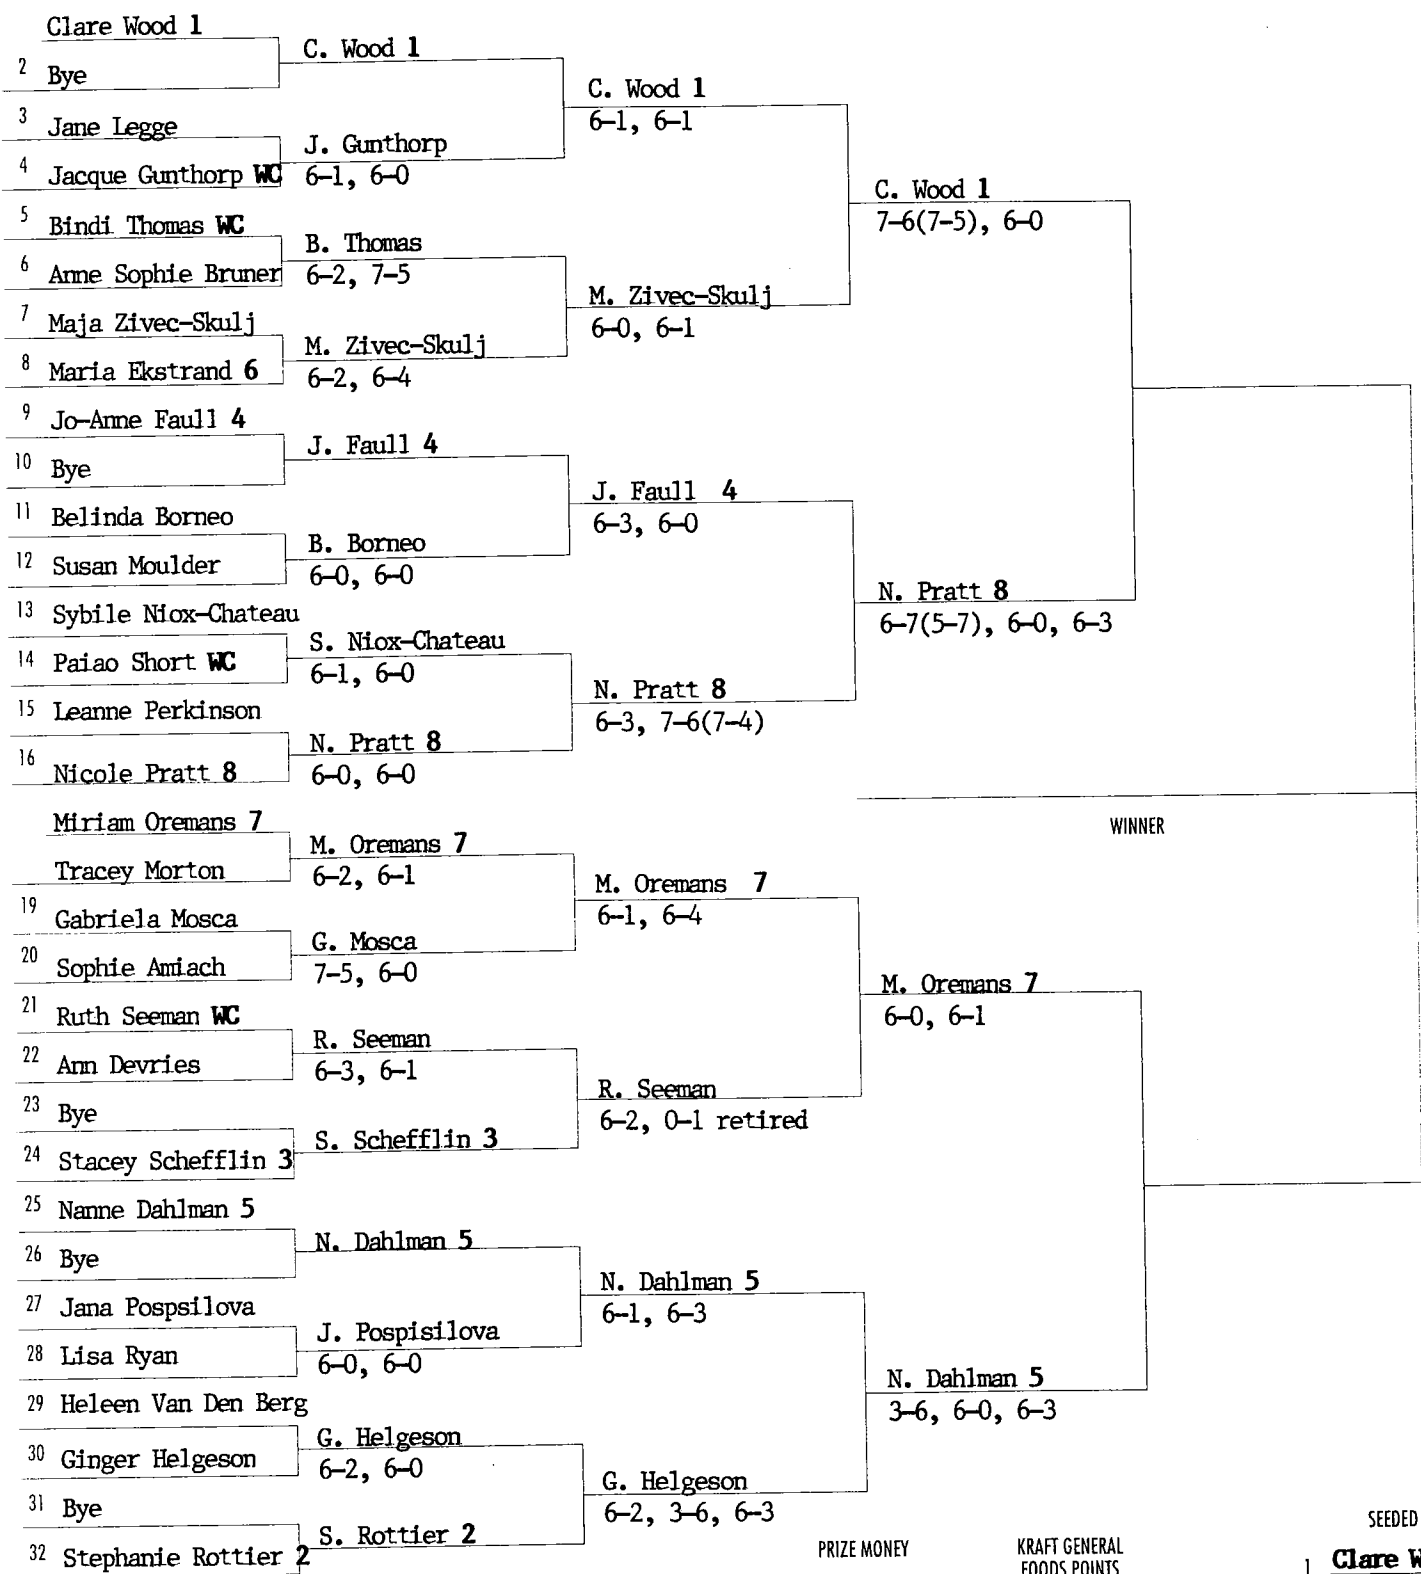

Tournament **Fernleaf Butter Classic**
Wellington Renouf Tennis Centre
Wellington, New Zealand
Main Draw Date **February 4-10, 1991**
Qualifying Date **February 2-3, 1991**
Prize Money **$100,000**
Draw **32M/32Q/16D**

	PRIZE MONEY	KRAFT GENERAL FOODS POINTS
WINNER	_____	_____
RUNNER-UP	_____	_____
3rd-4th	_____	_____
5th-8th	$475	_____
19th-16th	300	_____
17th-32nd	200	_____

1. SEEDED PLAYERS
1. 1 **Clare Wood**
  2. 2 **Stephanie Rottier**
  3. 3 **Stacey Schefflin**
  4. 4 **Jo-Anne Faull**
  5. 5 **Nanne Dahlman**
  6. 6 **Maria Ekstrand**
  7. 7 **Miriam Oremans**
  8. 8 **Nicole Pratt**