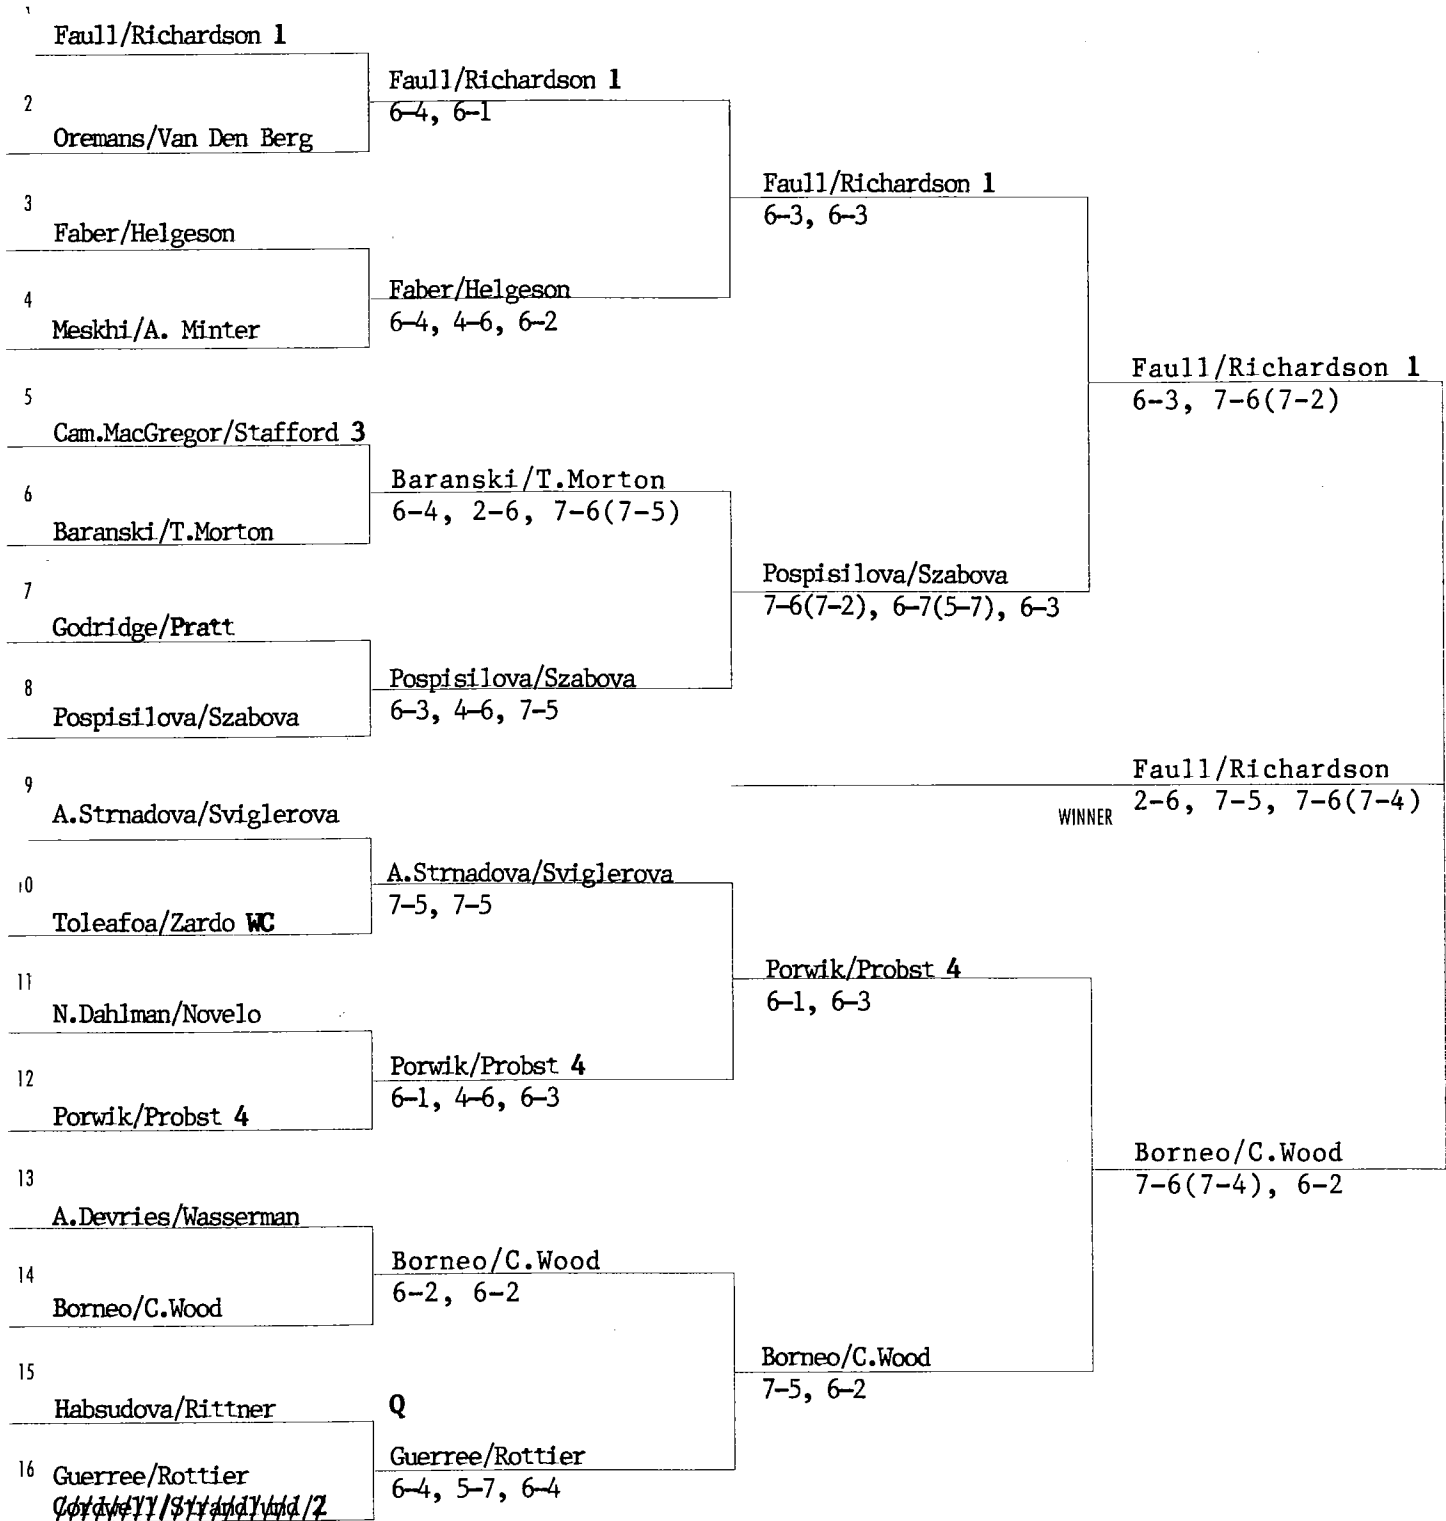

Tournament **Fernleaf Butter Classic**
Wellington Renouf Tennis Centre
Wellington, New Zealand

Main Draw Date **February 4-10, 1991**

Qualifying Date **February 2-3, 1991**

Prize Money **\$100,000**

Draw **32M/32Q/16D**

	PRIZE MONEY	KRAFT GENERAL FOODS POINTS
WINNER	\$18,000	110
RUNNER-UP	8,500	75
3rd-4th	4,300	50
5th-8th	2,175	25
19th-16th	1,125	10
17th-32nd	700	6

- SEEDED PLAYERS
- Leila Meskhi**
 - Wiltrud Probst**
 - Mercedes Paz**
 - Sabine Hack**
 - Larisa Savchenko**
 - Emanuela Zardo**
 - Claudia Porwik**
 - Csilla Bartos**