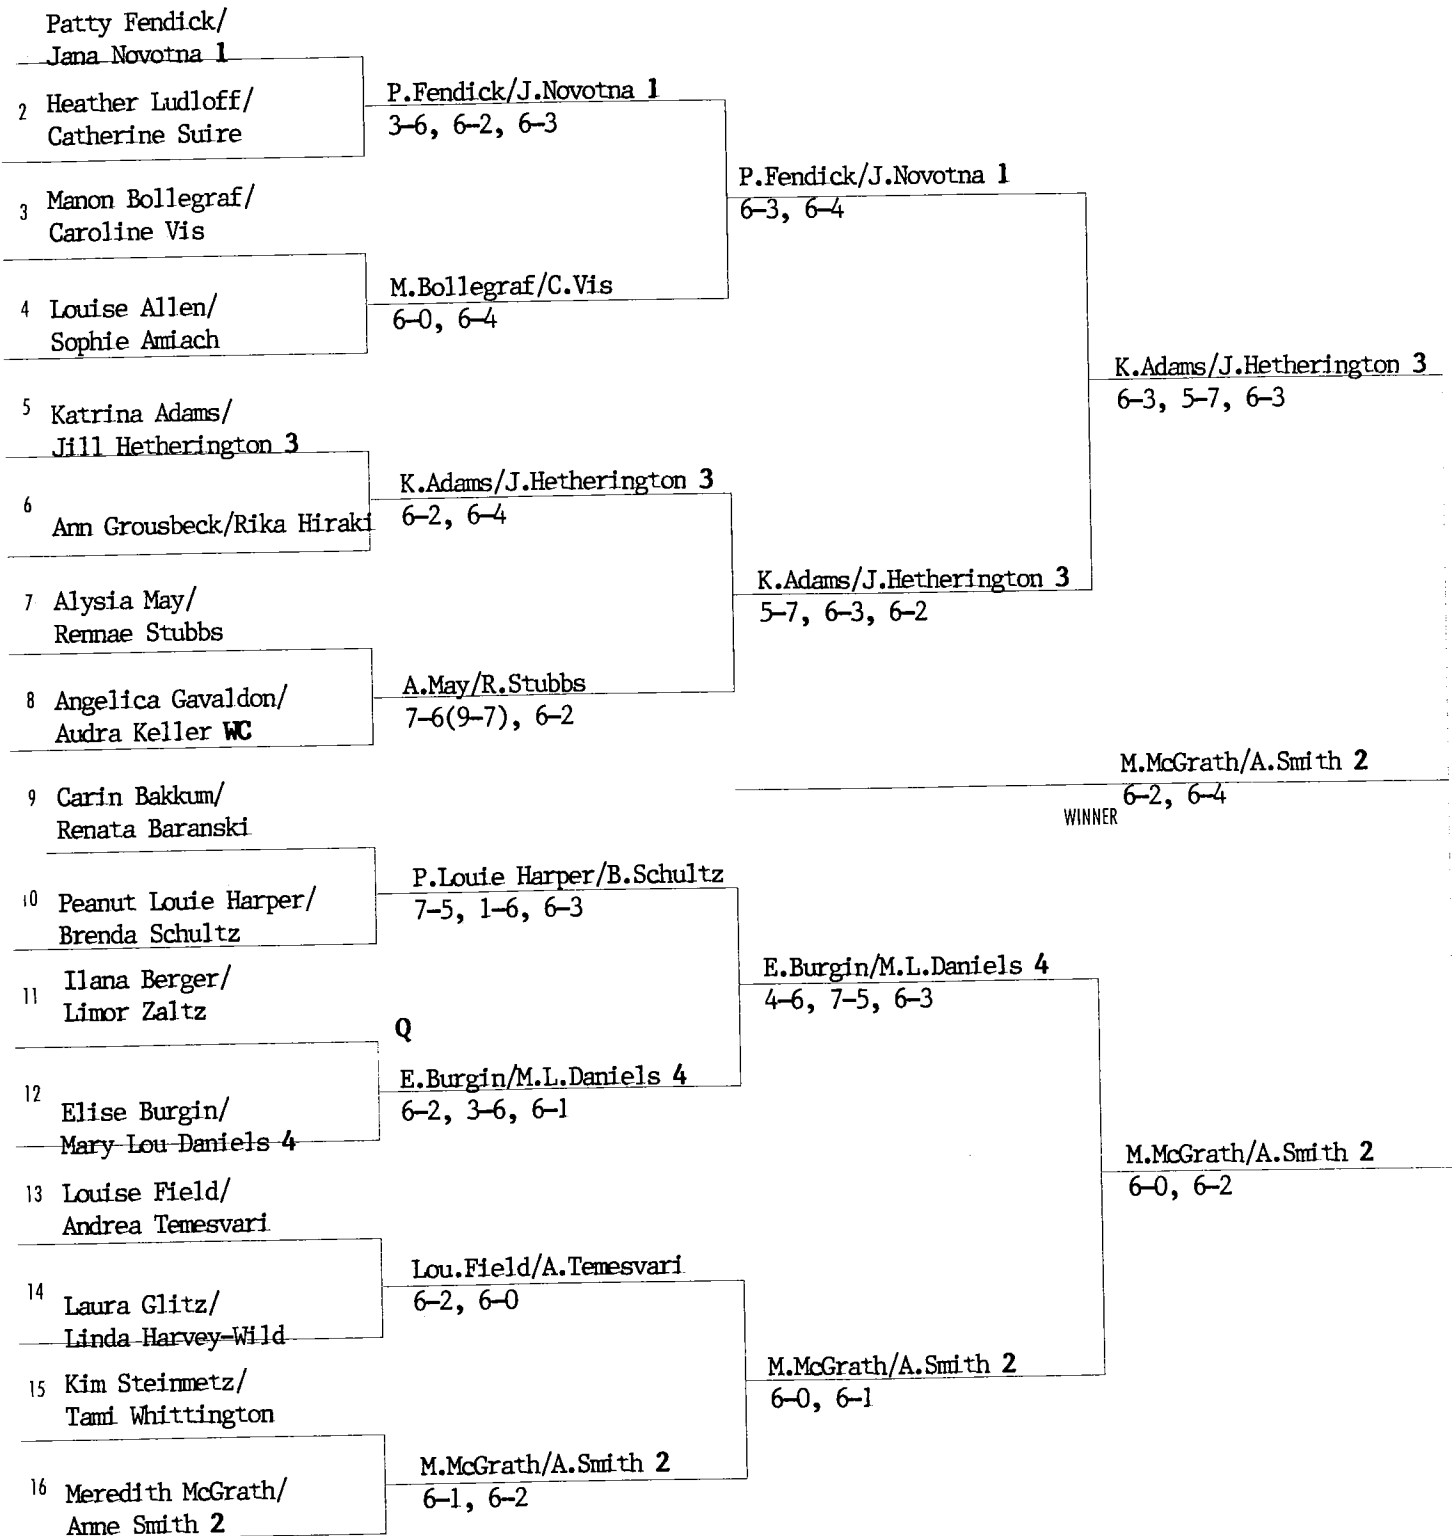

Sponsor: Virginia Slims of Oklahoma
The Greens Country Club
Oklahoma City, Oklahoma, USA

Main Draw Date: February 18-24, 1991

Qualifying Date: February 16-18, 1991

Prize Money: \$150,000

Draw: 32M/32Q/16D

	PRIZE MONEY	KRAFT GENERAL FOODS POINTS
WINNER	\$27,000	190
RUNNER-UP	13,500	135
3rd-4th	6,750	85
5th-8th	3,750	45
19th-16th	1,775	20
17th-32nd	950	10

- SEEDED PLAYERS
- Jana Novotna
 - Conchita Martinez
 - Amy Frazier
 - Meredith McGrath
 - Anne Smith
 - Susan Sloane
 - Catarina Lindqvist
 - Manon Bollegraf

		PRIZE MONEY	KRAFT GENERAL FOODS POINTS	SEEDED PLAYERS
1st	WINNER	\$9,000	190	1 Fendick/Novotna
2nd	RUNNER-UP	4,500	135	2 McGrath/A.Smith
3rd-4th		3,000	85	3 K.Adams/Hetheringt
5th-8th		1,500	45	4 Burgin/M.L.Daniels
9th-16th		750	20	5 _____
17th-32nd				6 _____
				7 _____