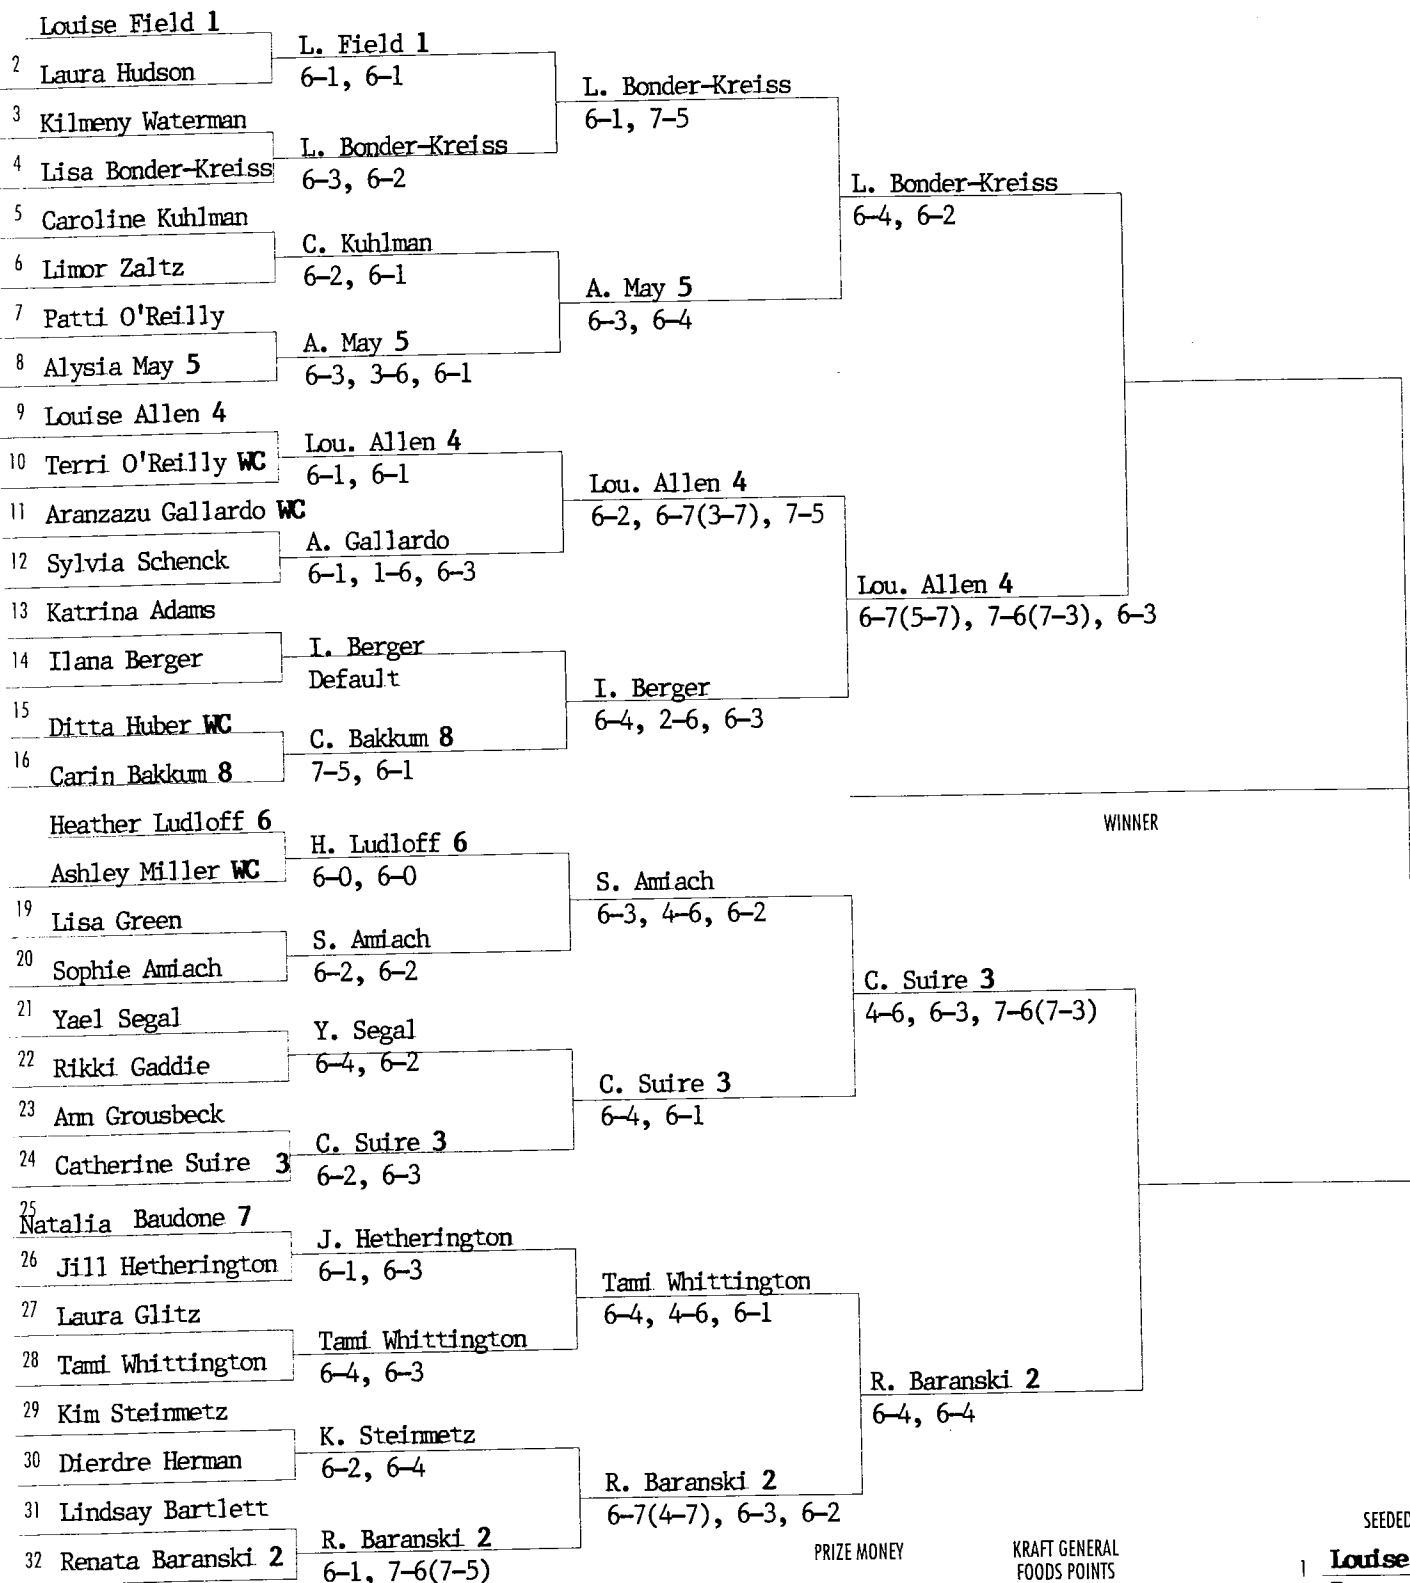

QUALIFYING

WINNER

tournament Virginia Slims of Oklahoma
The Greens Country Club
Oklahoma City, Oklahoma, USA
main Draw Date February 18-24, 1991
Qualifying Date February 16-18, 1991
Prize Money $150,000
Draw 32M/32Q/16D

	PRIZE MONEY	KRAFT GENERAL FOODS POINTS
WINNER	_____	_____
RUNNER-UP	_____	_____
3rd-4th	_____	_____
5th-8th	$600	_____
19th-16th	400	_____
17th-32nd	250	_____

SEEDED PLAYERS

1. 1 Louise Field
2. 2 Renata Baranski
3. 3 Catherine Suire
4. 4 Louise Allen
5. 5 Alysia May
6. 6 Heather Ludloff
7. 7 Laura Baudone
8. 8 Carin Bakkum