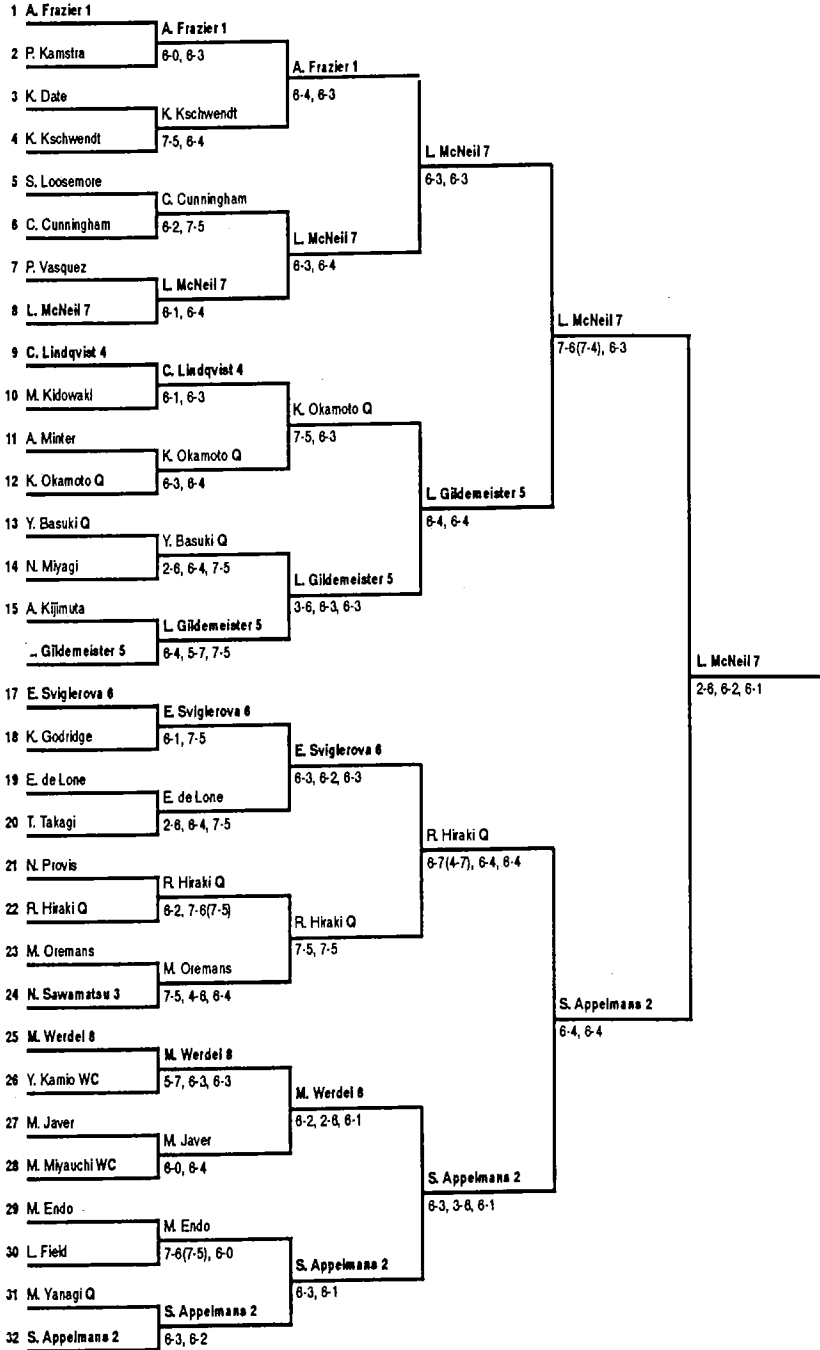

WTA

KRAETZ GENERAL FOODS
WORLD TOUR

SUNTORY JAPAN OPEN

Tokyo, Japan
Ariake Colosseum
April 8-14, 1991
\$150,000
Surface: Hardcourt/Outdoors

SINGLES	PRIZE MONEY	POINTS
Winner (1)	\$ 27,000	190
Finalist (1)	13,500	135
Semifinalists (2)	6,750	85
Quarterfinalists (4)	3,750	45
Round of 16 (8)	1,775	20
Round of 32 (16)	950	10

DOUBLES	PRIZE MONEY	POINTS
Winner (1)	\$ 9,000	190
Finalist (1)	4,500	135
Semifinalists (2)	3,000	85
Quarterfinalists (4)	1,500	45
Round of 16 (8)	750	20

Singles Seeds

1. K. Okamoto
2. J. Faull
3. A. May
4. Y. Basuki
5. N. Pratt
6. A. Nishiya
7. S. Wibowo
8. K. Radford