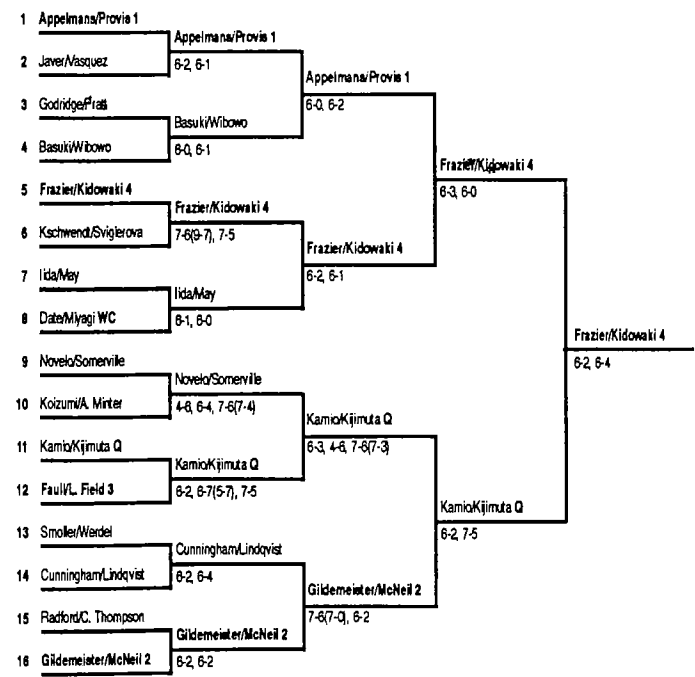

SUNTORY JAPAN OPEN SINGLES QUALIFYING

First round - K. Okamoto (1) d. J. Smoller 5-1, retired; L. Novelo d. Y. Koizumi 6-4, 1-6, 6-2; H. Hara d. K. Nagatsuka 2-6, 6-4, 7-6(7-2); K. Radford (8) d. H. Yoshihara 6-2, 6-2; Y. Basuki (4) d. A. Sugiyama (WC) 5-7, 6-2, 6-4; L. Dunn d. Y. Kajita 6-2, 6-7(5-7), 6-3; E. Okagawa d. Y. Tanaka (WC) 6-4, 6-2; N. Pratt (5) d. M. Ataka 6-2, 6-2; A. Nishiya (6) d. S.T. Wang (WC) 6-2, 7-5; M. Yanagi d. C. Thompson 6-0, 6-2; H. Nagano d. Y. Wauke 6-3, 7-6(7-2); A. May (3) d. P. Moreno 7-6(7-5), 6-1; A. Hirose d. S. Wibowo (7) 6-2, 7-6(7-1), R. Hiraki d. D. Lonergan 6-2, 6-1; E. Iida d. M.J. Llorca 6-3, 6-2; J. Faull (2) d. K. Shibata (WC) 7-6(7-2), 6-2.

Second round - K. Okamoto (1) d. L. Novelo 6-3, 6-3; K. Radford (8) d. H. Hara 6-2, 2-6, 7-6(7-2); Y. Basuki (4) d. L. Dunn 6-2, 6-0; E. Okagawa d. N. Pratt (5) 7-6(7-5), 6-3; M. Yanagi d. A. Nishiya (6) 6-2, 6-3; A. May (3) d. H. Nagano 6-1, 6-4; R. Hiraki d. A. Hirose 6-4, 6-4; J. Faull (2) d. E. Iida 6-2, 6-3.

Third round - K. Okamoto (1) d. K. Radford (8) 7-6(9-7), 6-4; Y. Basuki (4) d. E. Okagawa 6-2, 6-1; A. M. Yanagi d. A. May (3) 3-6, 6-3, 6-2; R. Hiraki d. J. Faull (2) 6-3, 6-4.