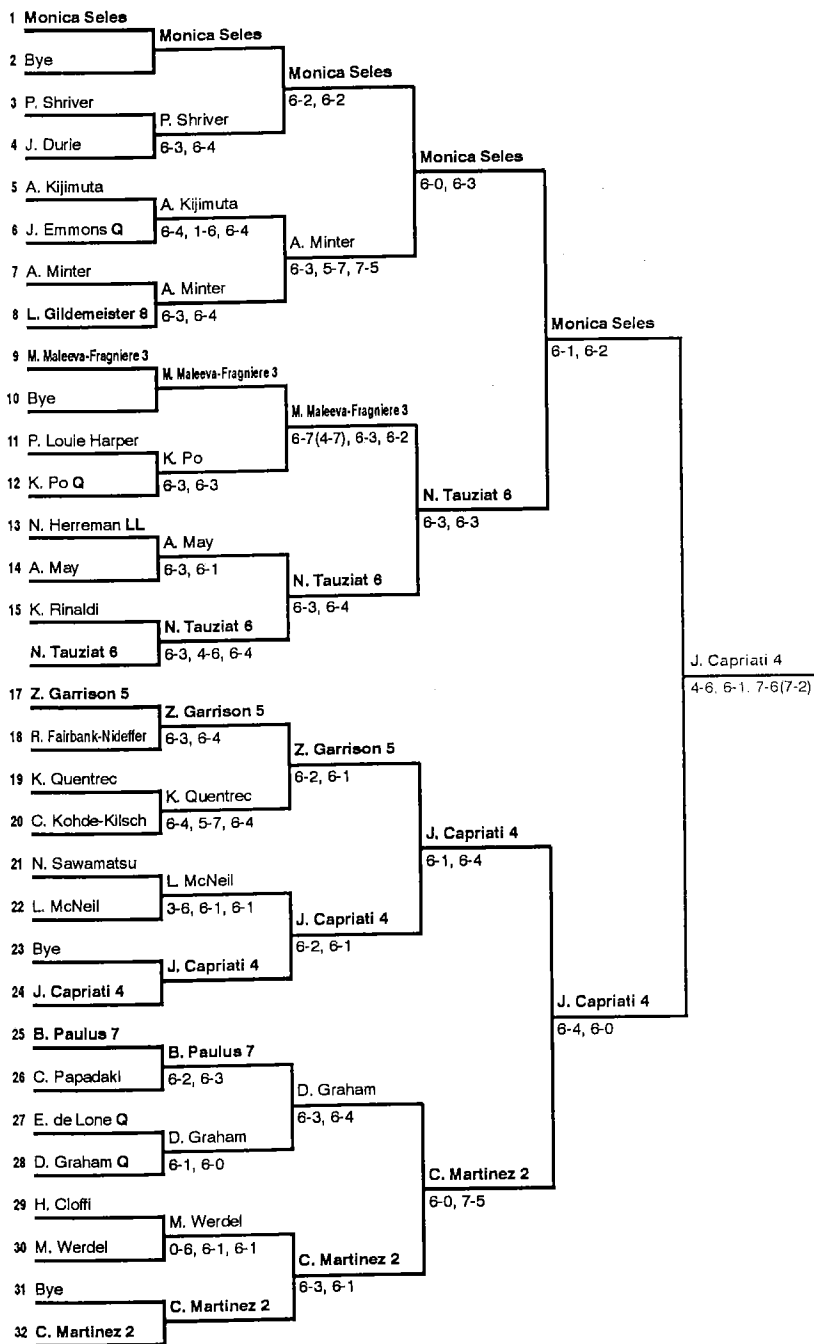

WTA

KRAFT GENERAL FOODS WORLD TOUR

MAZDA TENNIS CLASSIC

San Diego, California, USA
La Costa Resort & Spa
July 29-August 4, 1991
\$225,000
Surface: Hard/Outdoors

SINGLES	PRIZE MONEY	POINTS
Winner (1)	\$ 45,000	240
Finalist (1)	20,200	170
Semifinalists (2)	10,000	110
Quarterfinalists (4)	5,000	55
Round of 16 (8)	2,700	30
Round of 28 (12)	1,700	14

DOUBLES	PRIZE MONEY	POINTS
Winner (1)	\$ 13,500	240
Finalist (1)	6,750	170
Semifinalists (2)	4,500	110
Quarterfinalists (4)	2,250	55
Round of 16 (8)	1,125	30

Singles Seeds

1. M. Seles
2. C. Martinez
3. M. Maleeva-Fragniere
4. J. Capriati
5. Z. Garrison
6. N. Tauziat
7. B. Paulus
8. L. Gildemeister