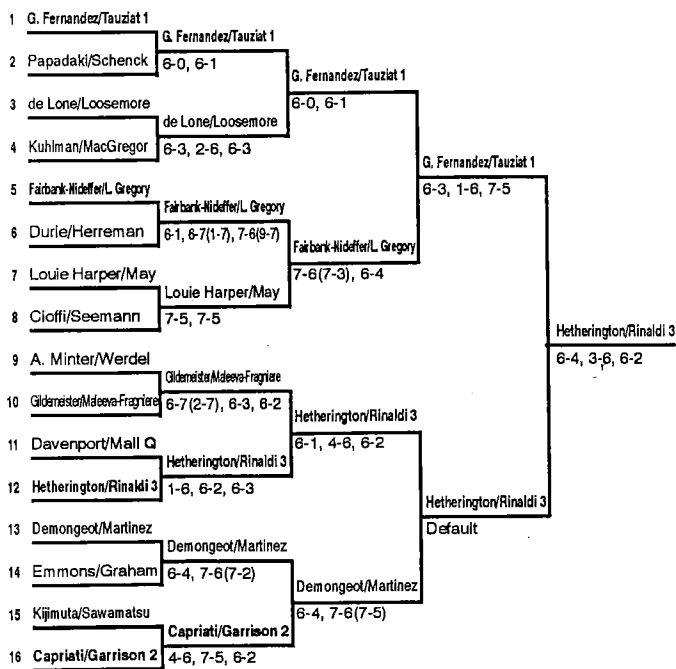

MAZDA TENNIS CLASSIC SINGLES QUALIFYING

First round - D. Graham (1) d. Bye; K. Shin d. S. Jellen 6-1, 6-2; A. Mall d. C. Kuhlman 6-2, 6-3; C. Benjamin d. D. Lonergan 6-3, 6-0; N. Herreman (3) d. Bye; K. Crawford d. Bye; P. Nelson d. S. Schenck 6-3, 6-4; J. Emmons (8) d. I. Kurta 6-0, 6-1; K. Po d. N. Guertee (5) 3-6, 6-0, 6-2; S. Loosemore d. P. Vasquez 5-7, 6-4, 7-5; L. Davenport d. L. Nabors 6-3, 6-1; S. Martin (4) d. J. Taylor 6-2, 6-2; E. de Lone d. Bye.

Second round - Graham (1) d. Shin 6-0, 6-4; Benjamin d. Mall 4-6, 6-4, 7-6(7-5); Herreman (3) d. Crawford 6-2, 6-2; Emmons (8) d. Nelson 6-2, 6-3; Po d. Loosemore 6-4, 6-3; Davenport d. Martin (4) 1-6, 6-1, 6-3; Watanabe d. Rubin (7) 6-2, 6-3; de Lone (2) d. Shiflet 7-5, 3-6, 6-1.

Third round - Graham (1) d. Benjamin 6-2, 6-0; Emmons (8) d. Herreman (3) 6-1, 6-4; Po d. Davenport 6-2, 6-1; de Lone (2) d. Watanabe 7-6(7-5), 6-3.