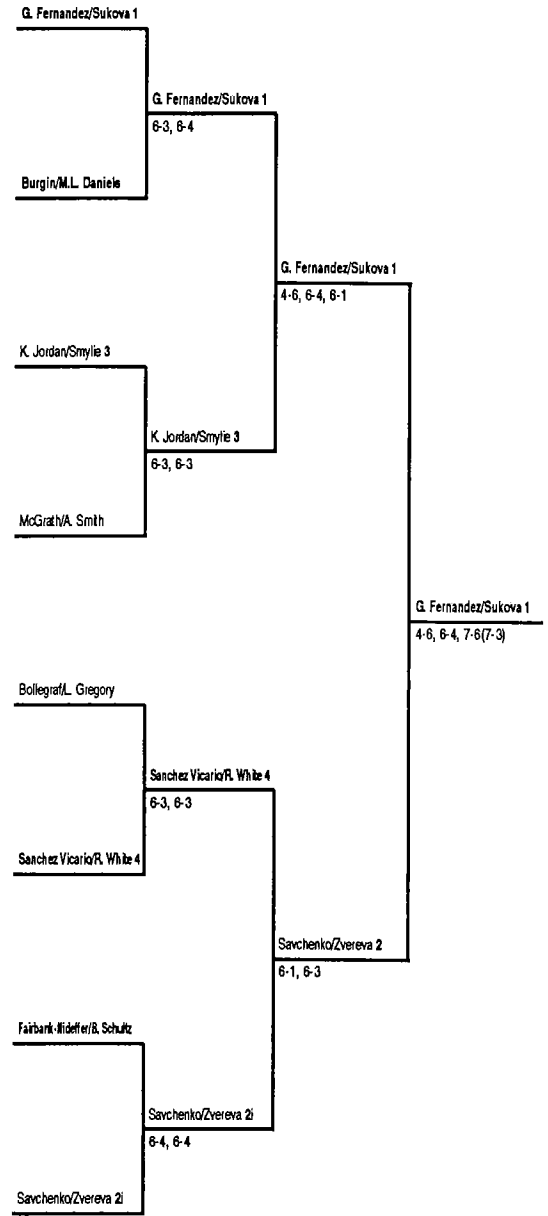

97-419

WTA

LIGHT 'N LIVELY DOUBLES

KRAFTGENERALFOODS
WORLD TOUR

Tarpon Springs, Florida, USA
Innisbrook Resort
March 28-31, 1991
\$200,000
Surface: Clay/Outdoors

DOUBLES	PRIZE MONEY	POINTS
Winner (1)	\$ 75,000	190
Finalist (1)	35,000	135
Semifinalists (2)	18,000	85
Quarterfinalists (4)	10,000	45

Doubles Seeds

1. G. Fernandez/Sukova
2. Savchenko/Zvereva
3. K. Jordan/Smylie
4. Sanchez Vicario/R. White

LEGENDS
Casals/Turnbull d. Stove/Russell 8-4
Russell/Stove d. Wade/Walsh-Pete 8-1
Casals/Turnbull d. Wade Walsh-Pete 8-3