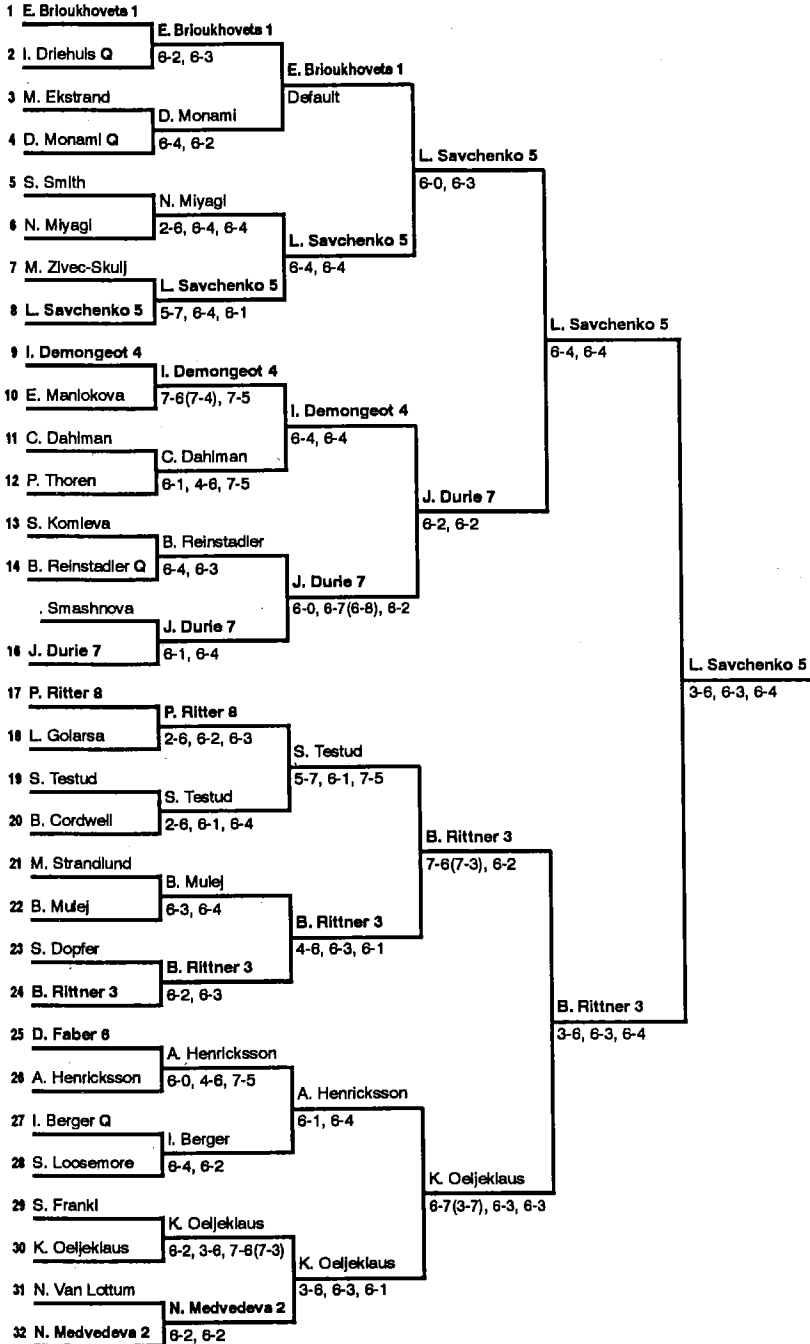

ST. PETERSBURG LADIES OPEN

St. Petersburg, USSR
 Central Stadium Indoor St. Petersburg
 September 23-29, 1991
 \$100,000
 Surface: Supreme/Indoors

SINGLES	PRIZE MONEY	POINTS
Winner (1)	\$ 18,000	110
Finalist (1)	8,500	75
Semifinalists (2)	4,300	50
Quarterfinalists (4)	2,175	25
Round of 16 (8)	1,125	10
Round of 32 (16)	700	6

DOUBLES	PRIZE MONEY	POINTS
Winner (1)	\$ 6,000	110
Finalist (1)	3,500	75
Semifinalists (2)	2,000	50
Quarterfinalists (4)	1,000	25
Round of 16 (8)	500	10

Singles Seeds

1. E. Brioukhovets
2. N. Medvedeva
3. B. Rittner
4. I. Demongeot
5. L. Savchenko
6. D. Faber
7. J. Durie
8. P. Ritter