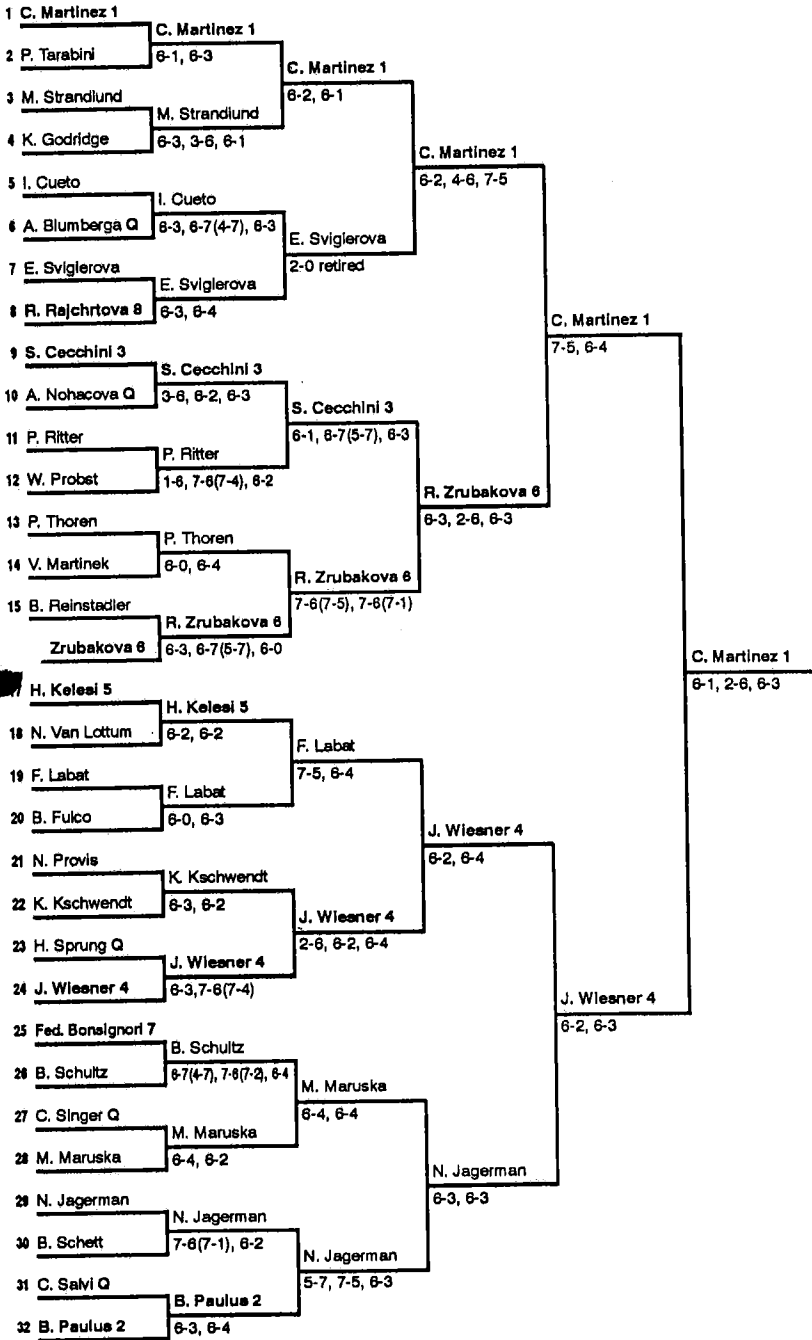

## CITROEN AUSTRIAN LADIES OPEN

Kitzbuhel, Austria  
 Casino-Stadion Kitzbuhel  
 July 15-21, 1991  
 \$150,000  
 Surface: Clay/Outdoors

SINGLES	PRIZE MONEY	POINTS
Winner (1)	\$ 27,000	190
Finalist (1)	13,500	135
Semifinalists (2)	6,750	85
Quarterfinalists (4)	3,750	45
Round of 16 (8)	1,775	20
Round of 32 (16)	950	10

DOUBLES	PRIZE MONEY	POINTS
Winner (1)	\$ 9,000	190
Finalist (1)	4,500	135
Semifinalists (2)	3,000	85
Quarterfinalists (4)	1,500	45
Round of 16 (8)	750	20