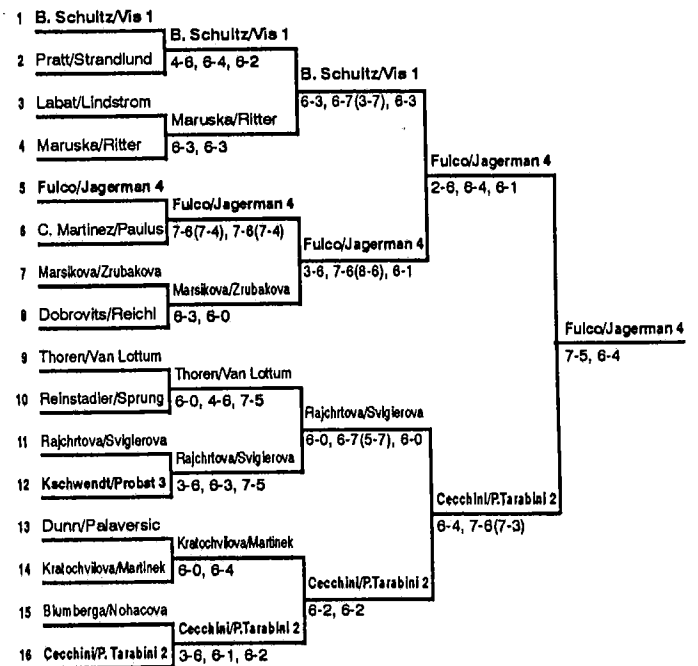

Doubles Seeds

1. B. Schultz/Vis
2. Cecchini/P. Tarabini
3. Kschwendt/Probst
4. Fulco/Jagerman

CITROEN AUSTRIAN LADIES OPEN SINGLES QUALIFYING

First round - A. Blumberga (1) d. Bye; P. Kucova d. K. Bueche 6-1, 6-3; M. Schweda d. I. Jankovska 6-3, 2-6, 6-4; C. Singer d. M. Lindstrom (7) 7-5, 5-7, 7-6(7-4); C. Vis (3) d. J. Santrock 6-4, 6-1; M. Kratochvilova d. P. Stankova 6-3, 6-3; C. Salvi d. L. Dunn 6-1, 6-0; M. Palaversic (5) d. K. Gloyer 6-1, 6-2; G. Coorengel (8) d. M. Peterova 6-4, 6-4; C. Habernigg d. S. Reichl 6-4, 6-4; A. Nohacova d. P. Buehler 7-6(7-1), 6-2; B. Arming d. C. Bakkum (4) 6-3, 6-7(8-10), 7-5; H. Sprung d. N. Duhrovits (6) 5-7, 6-1, 6-1; R. Mariskova d. S. Schwarzingger 6-1, 6-2; E. Brusati d. A. Tunko 6-4, 3-6, 6-2; N. Pratt (2) d. Bye.

Second round - Blumberga (1) d. Kucova 6-1, 6-4; C. Singer d. Schweda 40-40 retired; Kratochvilova d. Vis (3) 6-3, 6-7(0-7), 6-4; C. Salvi d. Palaversic (5) 7-6(7-4), 6-4; Coorengel (8) d. Habernigg 6-3, 6-4; Nohacova d. Arming 6-3, 7-6(8-6); Sprung d. Mariskova 6-1, 7-5; N. Pratt (2) d. Brusati 6-3, 6-1.

Third round - Singer d. Blumberga (1) 2-6, 7-5, 7-5; Salvi d. Kratochvilova 5-7, 7-5, 6-1; Nohacova d. Coorengel (8) 3-6, 6-2, 6-1; Sprung d. Pratt (2) 7-5, 6-4.