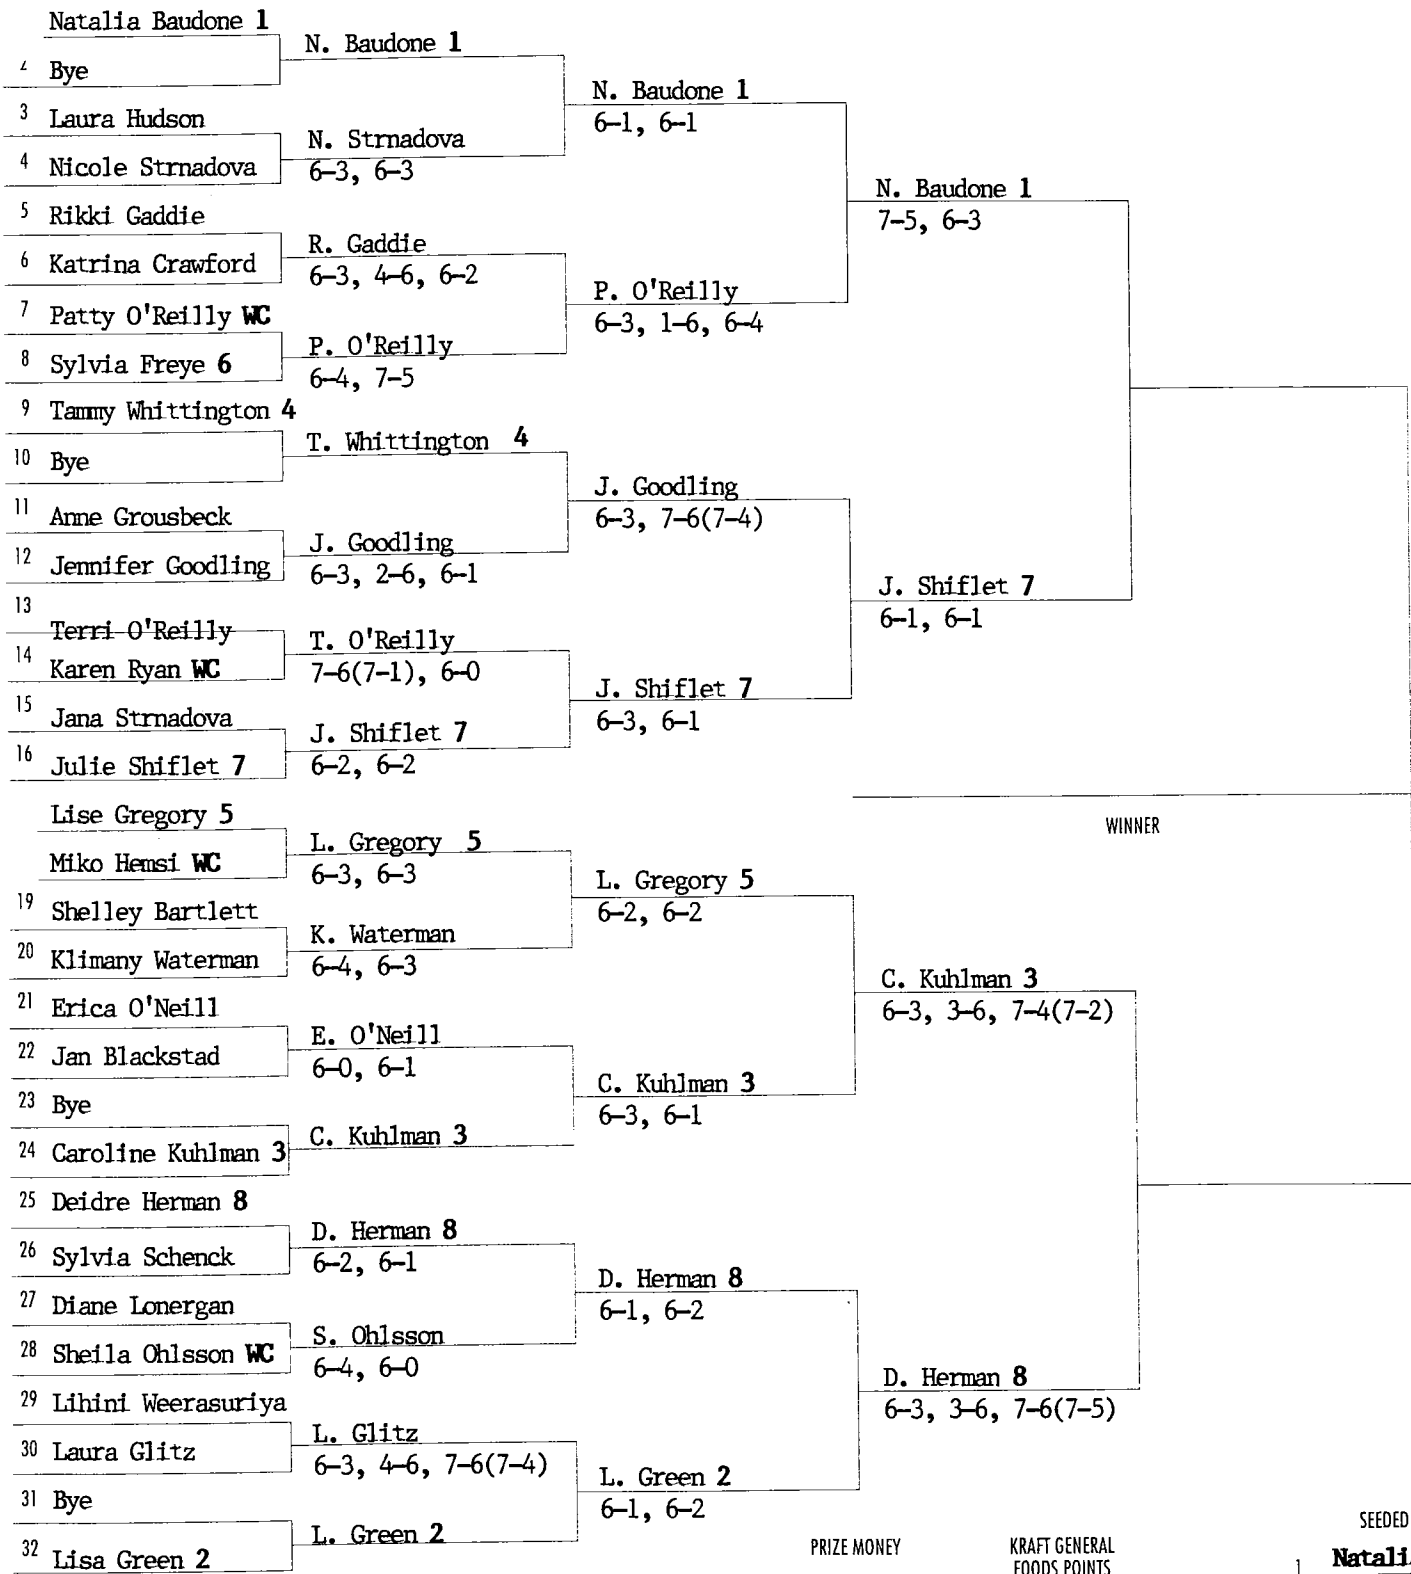

WINNER

Tournament **Colorado Tennis Classic**
Venue **Heather Ridge Racquet Club**
City **Aurora, Colorado, USA**
Draw Date **February 11-17, 1991**
Qualifying Date **February 8-10, 1991**
Prize Money **$100,000**
Draw **32M/32Q/16D**
Surface **Hardcourt, Indoors**

	PRIZE MONEY	KRAFT GENERAL FOODS POINTS
WINNER	_____	_____
RUNNER-UP	_____	_____
3rd-4th	_____	_____
5th-8th	$475	_____
19th-16th	300	_____
17th-32nd	200	_____
33rd-64th	_____	_____

1. SEEDED PLAYERS
1. 1 **Natalia Baudone**
  2. 2 **Lisa Green**
  3. 3 **Caroline Kuhlman**
  4. 4 **Tammy Whittington**
  5. 5 **Lise Gregory**
  6. 6 **Sylvia Freye**
  7. 7 **Julie Shiflet**
  8. 8 **Deidre Herman**