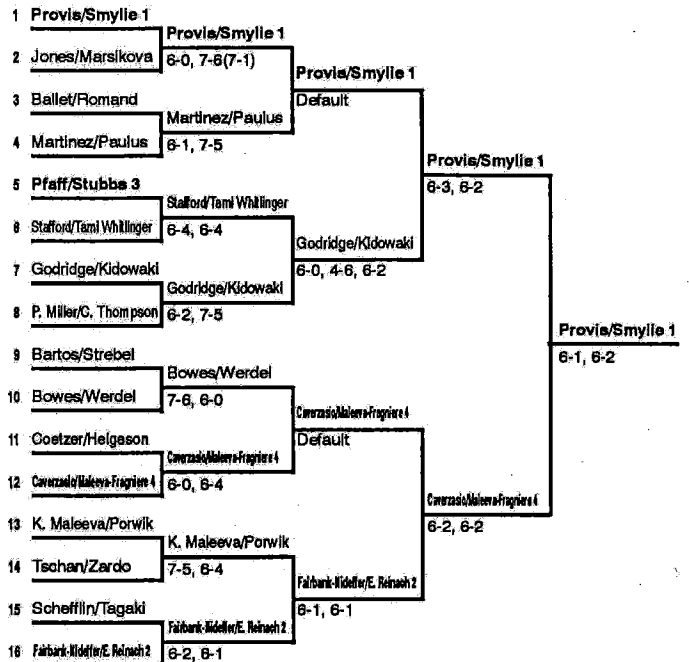

GENEVA EUROPEAN OPEN SINGLES QUALIFYING

First round - Tami Whittlinger (1) d. P. Miller 6-1, 6-0; N. Baudone d. s. Meier 6-1, 3-6, 6-4; M. Drake d. Lonagan 6-0, 6-4; C. Benjamin (8) d. S. Sabas 6-1, 6-3; A. Coetzer (3) d. H. Sprung 2-6, 6-3, 6-1; S. Jaquet d. S. Bregnard 6-3, 6-3; R. Marsikova d. E. Nortje 6-1, 6-1; L. Field (6) d. L. Lapi 5-7, 6-0, 6-1; T. Morton d. Takagi (5) 6-1, 4-6, 6-2; M. Strebler d. D. Jones 6-1, 6-0; B. Bowes d. S. Locher 6-0, 6-0; S. Stafford (4) d. C. Thompson 7-6(7-3), 6-2; N. Pratt d. N. Dahlman (7) 7-6(7-5), 6-0; A. Gima d. E. Bond 7-6(7-4), 6-3; S. Giusto d. S. Schefflin 6-2, 1-6, 6-3; K. Godridge (2) d. R. Gaddie 3-6, 6-7(5-7), 6-1.

Second round - Baudone d. Tami Whittlinger (1) 6-4, 6-3; Drake d. Benjamin (8) 6-0, 6-1; Coetzer (3) d. Jaquet 6-3, 6-0; L. Field (6) d. Marsikova 6-3, 6-2; Strebler d. Morton 6-1, 7-6(8-6); Stafford (4) d. Bowes 6-1, 6-4; Pratt d. Gima 6-2, 2-6, 6-1; Giusto d. Godridge (2) 3-6, 6-3, 6-1.

Third round - Baudone d. Drake 6-3, 7-6(7-3); Coetzer (3) d. L. Field (6) 6-2, 6-1; Stafford (4) d. Strebler 6-3, 6-2; Pratt d. Giusto 6-7(5-7), 6-4, 6-1.