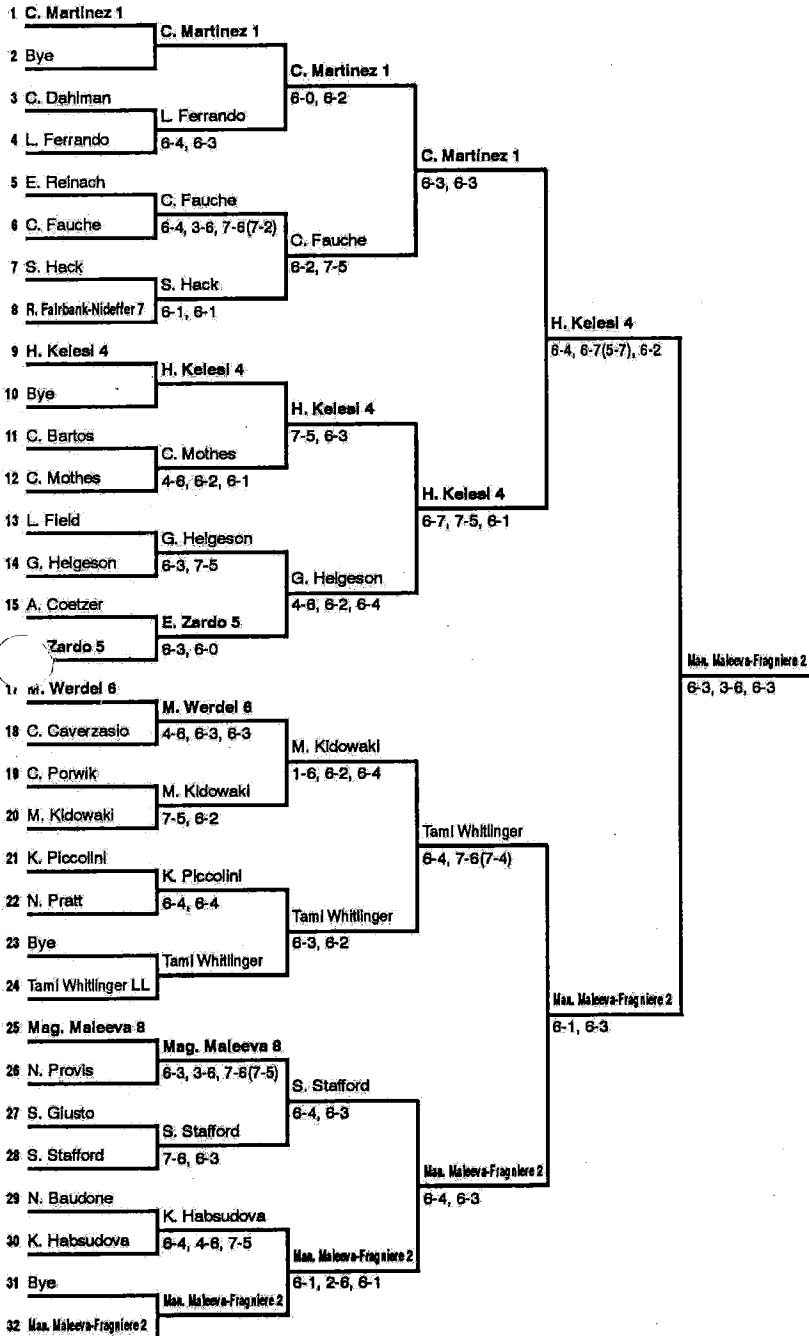

GENEVA EUROPEAN OPEN

Geneva, Switzerland
Tennis Club Drizla-Miremont
May 20-26, 1991
\$150,000
Surface: Clay/Outdoors

SINGLES	PRIZE MONEY	POINTS
Winner (1)	\$ 27,000	190
Finalist (1)	13,500	135
Semifinalists (2)	6,750	85
Quarterfinalists (4)	3,800	45
Round of 16 (8)	2,100	20
Round of 28 (12)	1,000	10

DOUBLES	PRIZE MONEY	POINTS
Winner (1)	\$ 9,000	190
Finalist (1)	4,500	135
Semifinalists (2)	3,000	85
Quarterfinalists (4)	1,500	45
Round of 16 (8)	750	20

Singles Seeds

- C. Martinez
- M. Maleeva-Fragniere
- Withdrew
- H. Kelesal
- E. Zardo
- M. Werdel
- R. Fairbank-Nideffer
- Mag. Maleeva