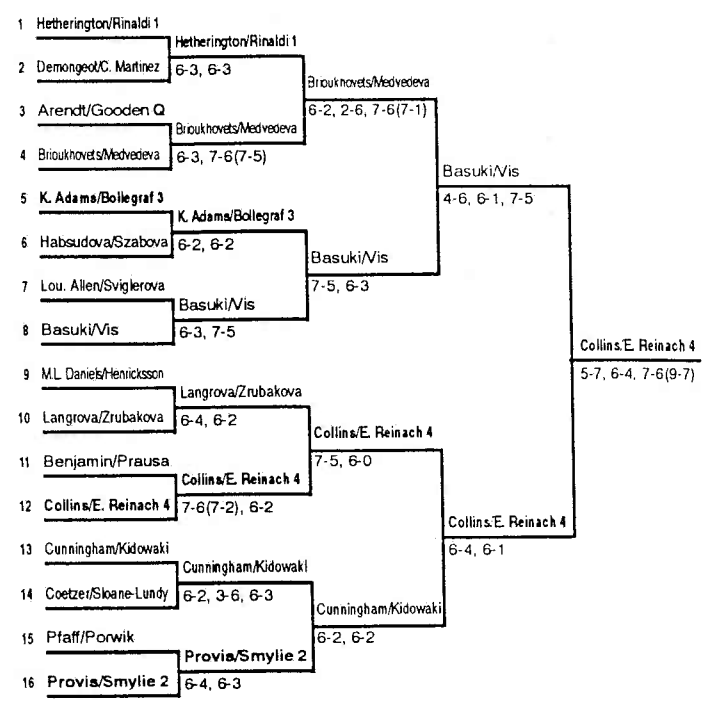

VIRGINIA SLIMS OF NASHVILLE

Brentwood, Tennessee, USA
Maryland Farms Racquet & Country Club
November 4-10, 1991
$150,000
Surface: Hard/Indoors

SINGLES	PRIZE MONEY	POINTS
Winner (1)	$ 27,000	190
Finalist (1)	13,500	135
Semifinalists (2)	6,750	85
Quarterfinalists (4)	3,750	45
Round of 16 (8)	1,775	20
Round of 32 (16)	950	10

DOUBLES	PRIZE MONEY	POINTS
Winner (1)	$ 9,000	190
Finalist (1)	4,500	135
Semifinalists (2)	3,000	85
Quarterfinalists (4)	1,500	45
Round of 16 (8)	750	20

Singles Seeds

1. C. Martinez
2. J. Halard
3. R. Zrubakova
4. S. Appelmans
5. H. Kelesi
6. E. Sviglerova
7. N. Medvedeva
8. Y. Basuki

Doubles Seeds

1. Hetherington/Rinaldi
2. Provis/Smylie
3. K. Adams/Bollegraf
4. Collins/E. Reinach

VIRGINIA SLIMS OF NASHVILLE SINGLES QUALIFYING

Round 1 - H. Cioffi (1) d. L. Spadea 6-2, 6-2; R. Baranski d. C. Papadaki 7-5, 6-3; C. Toleafoa d. L. N. 6-3, 6-4; C. Kuhlman d. J. Emmons (7) 6-2, 6-3; D. Szahova (4) d. S. Peters 6-3, 6-1; Lou. Allen d. N. Arendt 6-4, 6-3; S. Amiaeh d. C. Benjamin 6-3, 6-2; A. Keller (6) d. S. Martin 6-2, 6-4; L. Corsato d. B. Boves (8) 3-6, 7-6(7-5), 6-3; T. Whittington d. R. Jensen 6-4, 6-3; J. Hetherington d. N. Sodupe 6-4, 7-6(7-2); A. Henricksson d. N. Miyagi (3) 6-1, 6-1; R. Alter (5) d. M. Lindstrom 6-4, 6-2; M.L. Daniels d. S. Schefflin 6-3, 6-2; W. Prausa d. P. Vasquez 6-1, 3-6, 6-3; P. Thoren (2) d. E. Hakami 6-3, 6-0.

Second round - Cioffi (1) d. Baranski 6-1, 6-1; Toleafoa d. Kuhlman 6-1, 6-4; Allen d. Szahova 6-1, 5-7, 6-3; Keller d. Amiaeh 7-6(7-4), 7-6(9-7); Whittington d. Corsato 6-2, 6-4; Hetherington d. Henricksson 6-2, 6-3; Daniels d. Alter (5) 6-3, 6-4; Thoren (2) d. Prausa 6-3, 6-4.

Third round - Cioffi (1) d. Toleafoa 6-2, 6-2; Keller d. Allen 6-2, 6-1; Whittington d. Hetherington 4-6, 6-3, 7-5; Daniels d. Thoren (2) 7-5, 6-4.