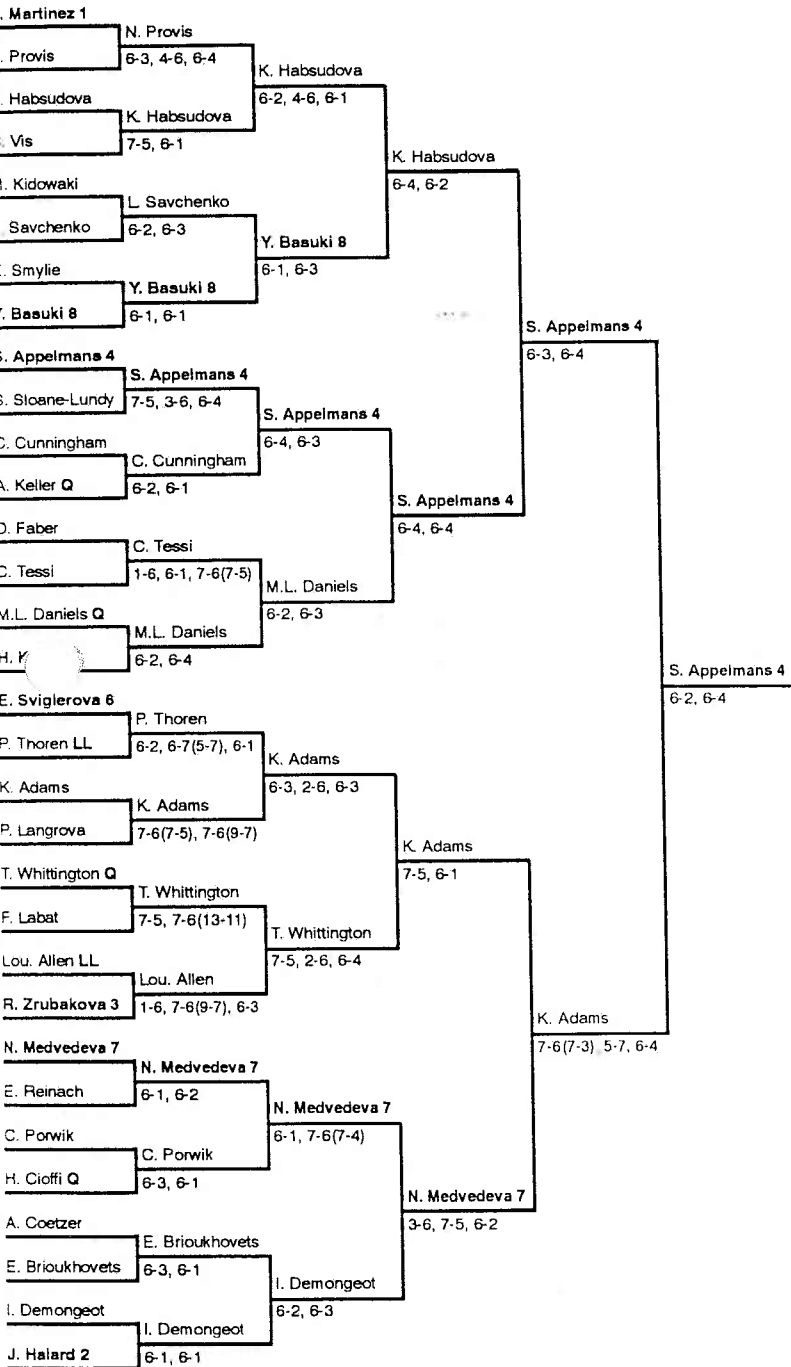

VIRGINIA SLIMS OF NASHVILLE

Brentwood, Tennessee, USA
Maryland Farms Racquet & Country Club
November 4-10, 1991
$150,000
Surface: Hard/Indoors

SINGLES	PRIZE MONEY	POINTS
Winner (1)	$ 27,000	190
Finalist (1)	13,500	135
Semifinalists (2)	6,750	85
Quarterfinalists (4)	3,750	45
Round of 16 (8)	1,775	20
Round of 32 (16)	950	10

DOUBLES	PRIZE MONEY	POINTS
Winner (1)	$ 9,000	190
Finalist (1)	4,500	135
Semifinalists (2)	3,000	85
Quarterfinalists (4)	1,500	45
Round of 16 (8)	750	20

Singles Seeds

1. C. Martinez
2. J. Halard
3. R. Zrubakova
4. S. Appelmans
5. H. Kelesi
6. E. Sviglerova
7. N. Medvedeva
8. Y. Basuki

Doubles Seeds

1. Hetherington/Rinaldi
2. Provis/Smylie
3. K. Adams/Bollegraf
4. Collins/E. Reinach

VIRGINIA SLIMS OF NASHVILLE SINGLES QUALIFYING

Round 1 - H. Cioffi (1) d. L. Spadea 6-2, 6-2; R. Baranski d. C. Papadaki 7-5, 6-3; C. Toleafoa d. L. N. 6-3, 6-4; C. Kuhlman d. J. Emmons (7) 6-2, 6-3; D. Szahova (4) d. S. Peters 6-3, 6-1; Lou. Allen d. N. Arendt 6-4, 6-3; S. Amiaeh d. C. Benjamin 6-3, 6-2; A. Keller (6) d. S. Martin 6-2, 6-4; L. Corsato d. B. Boves (8) 3-6, 7-6(7-5), 6-3; T. Whittington d. R. Jensen 6-4, 6-3; J. Hetherington d. N. Sodupe 6-4, 7-6(7-2); A. Henricksson d. N. Miyagi (3) 6-1, 6-1; R. Alter (5) d. M. Lindstrom 6-4, 6-2; M.L. Daniels d. S. Schefflin 6-3, 6-2; W. Prausa d. P. Vasquez 6-1, 3-6, 6-3; P. Thoren (2) d. E. Hakami 6-3, 6-0.

Second round - Cioffi (1) d. Baranski 6-1, 6-1; Toleafoa d. Kuhlman 6-1, 6-4; Allen d. Szahova 6-1, 5-7, 6-3; Keller d. Amiaeh 7-6(7-4), 7-6(9-7); Whittington d. Corsato 6-2, 6-4; Hetherington d. Henricksson 6-2, 6-3; Daniels d. Alter (5) 6-3, 6-4; Thoren (2) d. Prausa 6-3, 6-4.

Third round - Cioffi (1) d. Toleafoa 6-2, 6-2; Keller d. Allen 6-2, 6-1; Whittington d. Hetherington 4-6, 6-3, 7-5; Daniels d. Thoren (2) 7-5, 6-4.