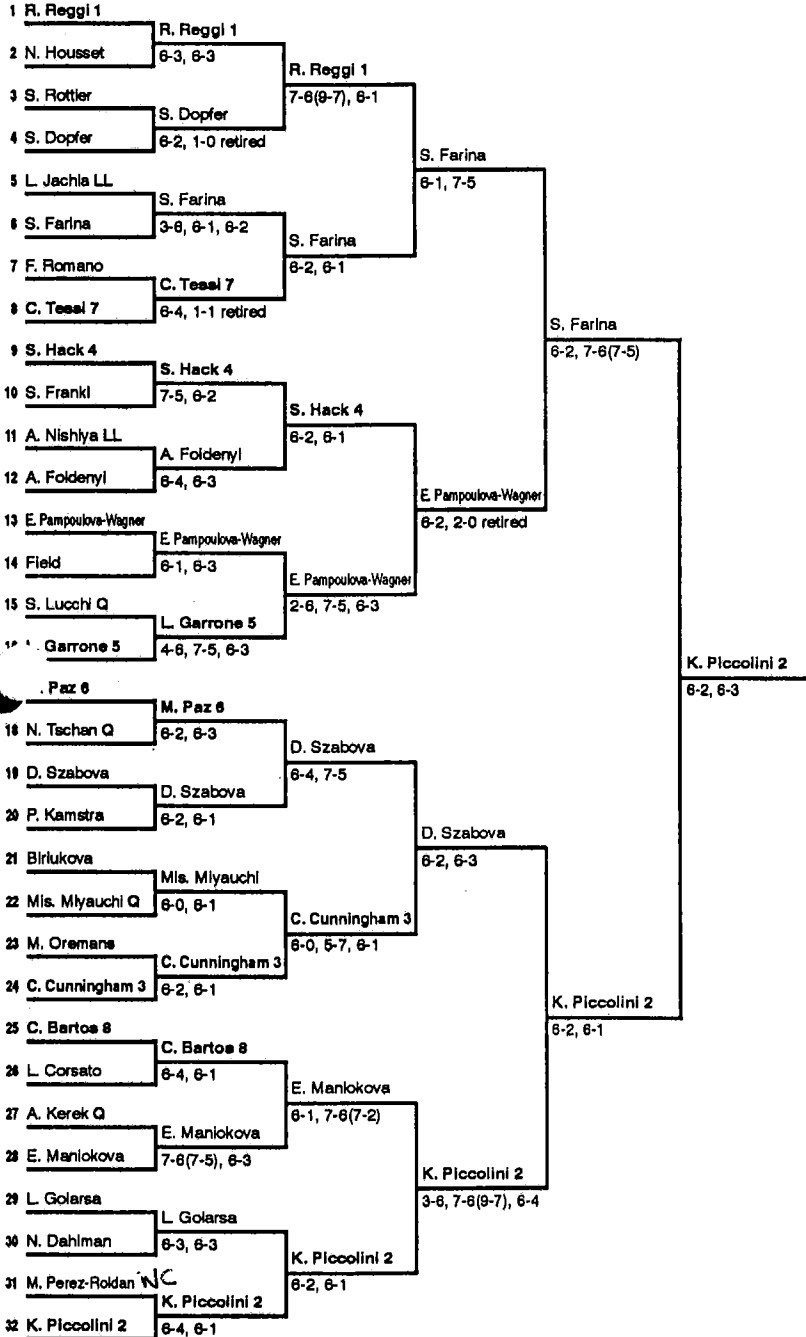

WTA

VOLVO SAN MARINO OPEN

San Marino, Italy
 Centro Sportivo Tennis
 July 15-21, 1991
 \$75,000
 Surface: Clay/Outdoors

SINGLES	PRIZE MONEY	POINTS
Winner (1)	\$ 13,500	110
Finalist (1)	6,700	75
Semifinalists (2)	3,025	50
Quarterfinalists (4)	1,500	25
Round of 16 (8)	800	10
Round of 32 (16)	600	6