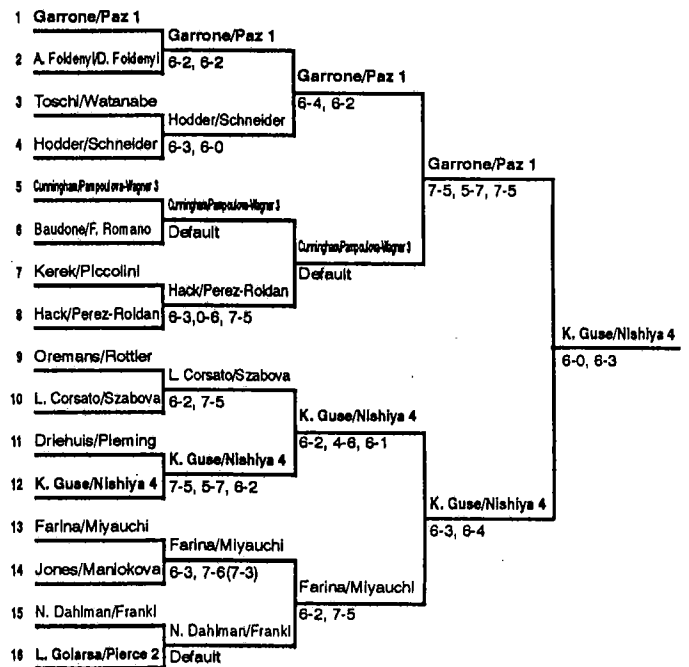

Doubles Seeds

1. Garrone/Paz
- L. Golarsa/Pierce
3. Cunningham/Pampoulova-Wagner
- K. Guse/Nishiya

CITROEN AUSTRIAN LADIES OPEN SINGLES QUALIFYING

First round - Mis. Miyauchi (1) d. Bye; J. Hodder d. S. Pagliarini 6-2, 6-2; R. Grande d. S. Pifferi 6-3, 6-3; A. Nishiya (7) d. M. Pazderova 6-2, 6-0; L. Jachia (3) d. A. Serrazangti 6-1, 6-3; J. Watanabe d. N. Ballet 5-6-1, 6-2; S. Lucchi d. L. Weerasuriya 6-2, 6-0; F. Perfetti (5) d. P. Studincka 6-0, 6-1; C. Cavina (8) d. eming 6-1, 6-3; A. Quintana d. N. Sciolti 6-0, 6-2; I. Driehuis d. C. Carlson 2-6, 6-4, 6-2; N. Tschan d. S. Giusto (4) 2-6, 6-4, 6-4; A. Kerek (6) d. Jones 6-1, 6-3; C. Schneider d. S. Isidori 6-3, 6-3; G. Toschi d. K. Guse 7-6(7-5), 6-2; Baudone (2) d. P. Guardigli 6-1, 6-1.

Second round - Miyauchi (1) d. Hodder 6-0, 7-5; Nishiya (7) d. Grande 6-1, 7-5; Jachia (3) d. Watanabe 5-7, 6-0, 7-5; Lucchi d. Perfetti 6-2, 6-1; Cavina (8) d. Quintana 6-2, 6-3; Tschan d. Driehuis 6-3, 6-1; Kerek (6) d. Schneider 6-4, 6-3; Toschi d. Baudone (2) 7-5, retired.

Third round - Miyauchi (1) d. Nishiya (7) 7-5, 6-4; Lucchi d. Jachia (3) 6-2, 6-2; Tschan d. Cavina (8) 6-3, 6-1; Kerek (6) d. Toschi 6-2, 6-2.