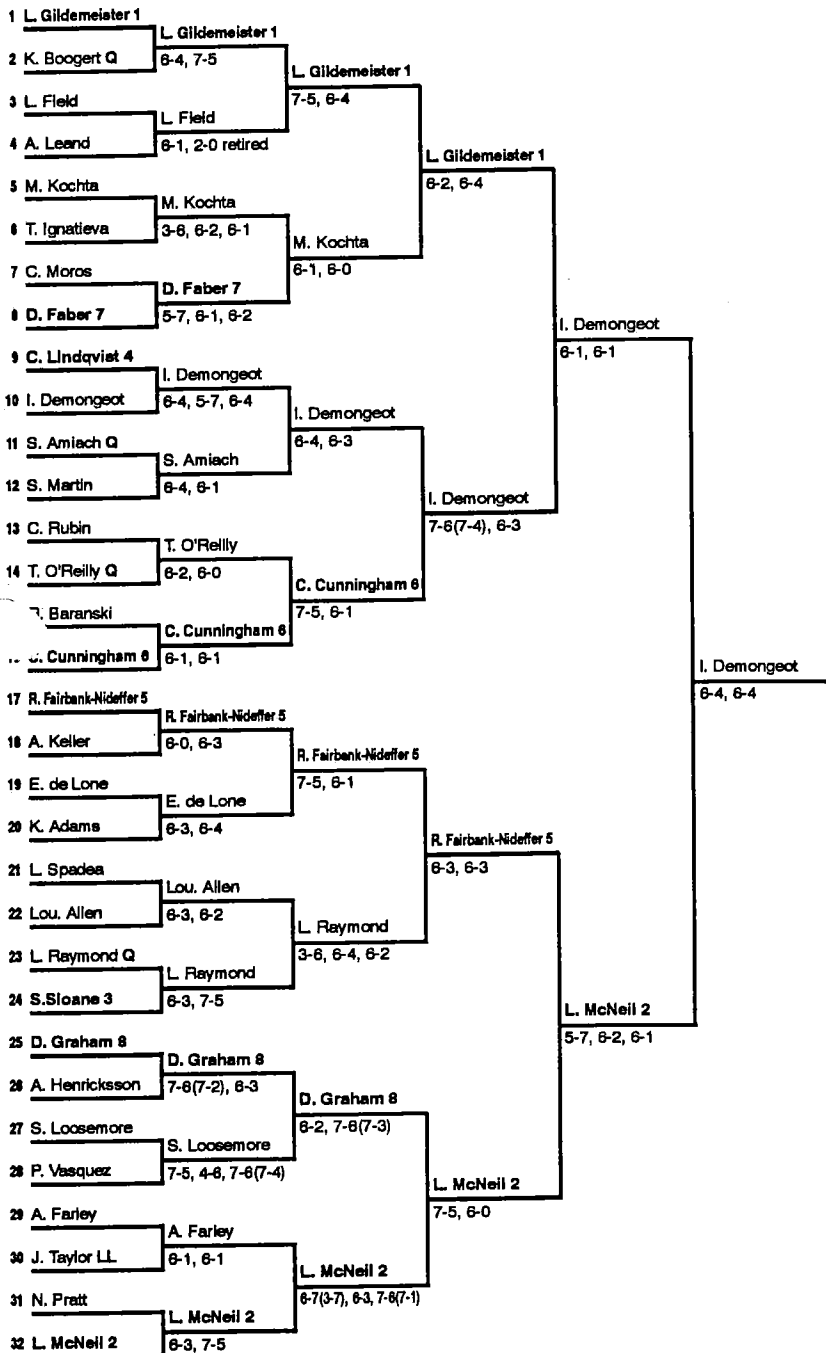

WTA

WESTCHESTER LADIES CUP

Westchester, New York, USA
 Manhattanville College
 July 22-28, 1991
 \$100,000
 Surface: Hardcourt/Outdoors

SINGLES	PRIZE MONEY	POINTS
Winner (1)	\$ 18,000	110
Finalist (1)	8,500	75
Semifinalists (2)	4,300	50
Quarterfinalists (4)	2,175	25
Round of 16 (8)	1,125	10
Round of 32 (16)	700	6

DOUBLES	PRIZE MONEY	POINTS
Winner (1)	\$ 6,000	110
Finalist (1)	3,500	75
Semifinalists (2)	2,000	50
Quarterfinalists (4)	1,000	25
Round of 16 (8)	500	10

Singles Seeds

1. L. Gildemeister
2. L. McNeil
3. S. Sloane
4. C. Lindqvist
5. R. Fairbank-Nideffer
6. C. Cunningham
7. D. Faber
8. D. Graham