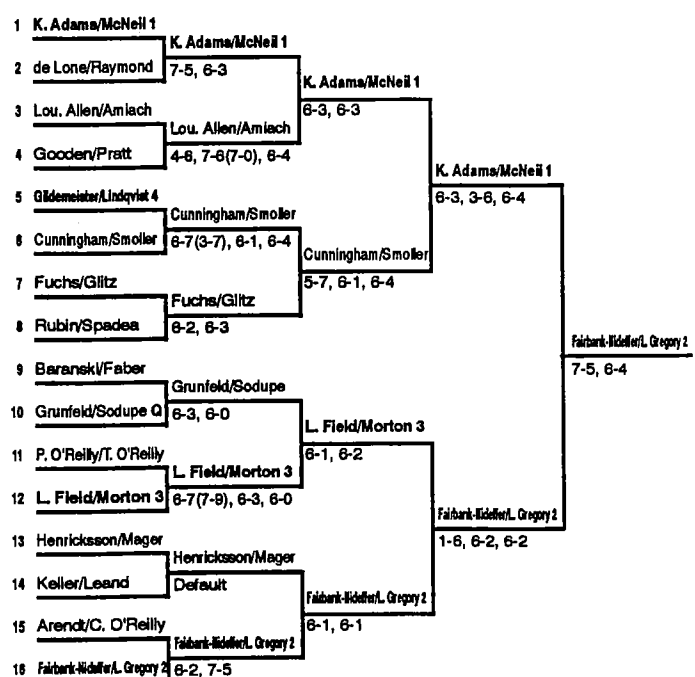

WESTCHESTER LADIES CUP SINGLES QUALIFYING

First round - A. Grunfeld (1) d. Bye; P. O'Reilly d. L. Albano 6-2, 6-2; T. O'Reilly d. A. de Lone 6-3, 6-1; T. Morton (7) d. Bye; N. Sodupe (4) d. Bye; C. O'Reilly d. L. Bartlett 7-6(7-5), 7-6(8-6); J. Goodling d. E. Rossides 6-3, 7-6(7-3); S. Amiach (5) d. Bye; A. Schwartz (8) d. Bye; K. Boogert d. V. Vitels 6-1, 6-0; J. Minkus d. N. Arendt Default; J. Taylor (3) d. Bye; L. Green (6) d. Bye; S. Italiano d. S. Schenck 6-3, 6-3; L. Raymond d. A. Gooden 3-6, 6-4, 6-3; J. Shiflet (2) d. Bye.

Second round - P. O'Reilly d. A. Grunfeld (1) 6-7(5-7), 6-3, 6-3; T. O'Reilly d. Morton (7) 7-5, 6-2; C. O'Reilly d. Sodupe (4) 6-4, 3-6, 6-4; Amiach d. Goodling 6-3, 6-0; Boogert d. Schwartz (8) 6-2, 6-2; Taylor (3) d. Minkus 6-2, 6-0; Green (6) d. Italiano 6-2, 6-2; Raymond d. Shiflet (2) 6-4, 6-2.

Third round - T. O'Reilly d. P. O'Reilly 7-5, 6-4; Amiach (5) d. C. O'Reilly 6-4, 6-0; Boogert d. Taylor (3) 6-4, 6-3; Raymond d. Green 6-4, 2-6, 6-3.