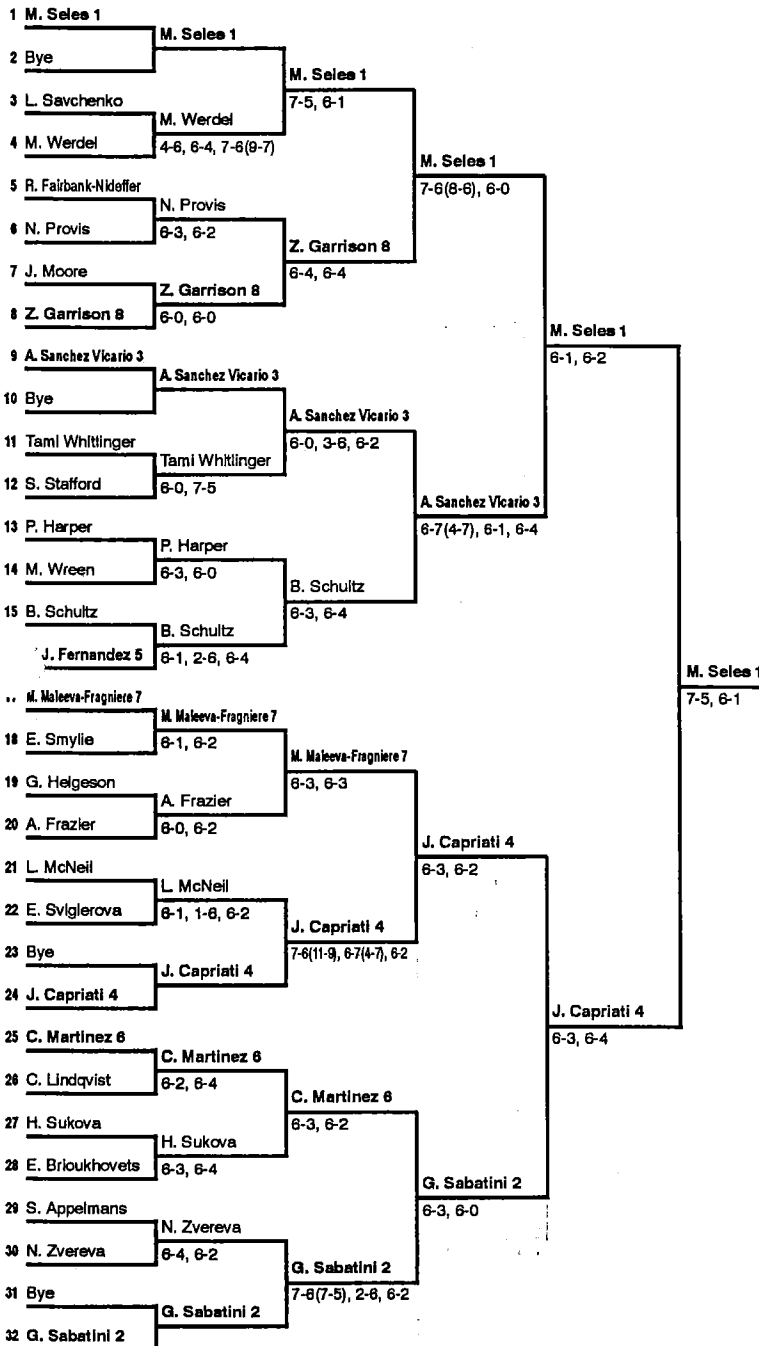

VIRGINIA SLIMS OF PHILADELPHIA

Philadelphia, Pennsylvania, USA
Philadelphia Civic Center
November 11-17, 1991
\$350,000
Surface: Supreme/Indoors

SINGLES	PRIZE MONEY	POINTS
Winner (1)	\$ 70,000	300
Finalist (1)	35,000	210
Semifinalists (2)	17,500	135
Quarterfinalists (4)	9,100	70
Round of 16 (8)	4,800	35
Round of 28 (12)	3,000	18

DOUBLES	PRIZE MONEY	POINTS
Winner (1)	\$ 21,000	300
Finalist (1)	10,500	210
Semifinalists (2)	7,000	135
Quarterfinalists (4)	3,500	70
Round of 16 (8)	1,900	35

Singles Seeds

1. M. Seles
2. G. Sabatini
3. A. Sanchez Vicario
4. J. Capriati
5. M.J. Fernandez
6. C. Martinez
7. M. Maleeva-Fragniere
8. Z. Garrison

Doubles Seeds

1. Novotna/Savchenko
2. Shriver/Zvereva
3. Sanchez Vicario-Sukova
4. M.J. Fernandez/Garrison