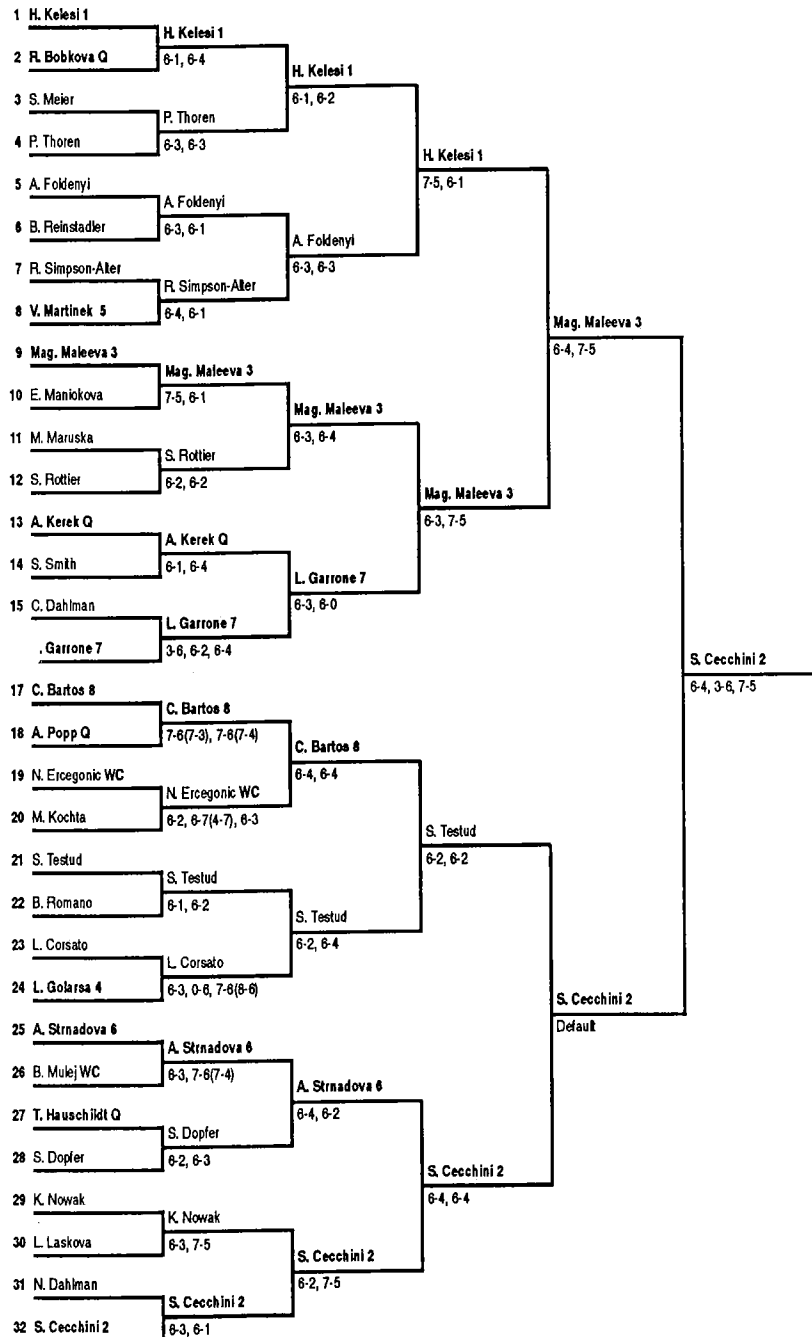

WTA

KRAFT GENERAL FOODS
WORLD TOUR

CROATIAN LOTTERY CUP - BOL LADIES OPEN

Bol, Yugoslavia
Bol on Island Brac
April 22-28, 1991
\$100,000
Surface: Red Clay/Outdoors

SINGLES	PRIZE MONEY	POINTS
Winner (1)	\$ 18,000	190
Finalist (1)	8,500	135
Semifinalists (2)	4,300	85
Quarterfinalists (4)	2,175	45
Round of 16 (8)	1,125	20
Round of 32 (16)	700	10

DOUBLES	PRIZE MONEY	POINTS
Winner (1)	\$ 6,000	190
Finalist (1)	3,500	135
Semifinalists (2)	2,000	85
Quarterfinalists (4)	1,000	45
Round of 16 (8)	500	20

Singles Seeds

- H. Kelesi
- S. Cecchini
- Mag. Maleeva
- L. Golarsa
- V. Martinek
- A. Strnadova
- L. Garrone
- C. Bartos

Third round - Kerek d. Kuhlman 7-6(7-4), 7-5; Bobkova d. Weerasuriya 6-4, 6-4; Hauschildt d. Palaversic 6-1, 6-2; Popp d. Salvi 7-6(7-3), 7-6(8-6).