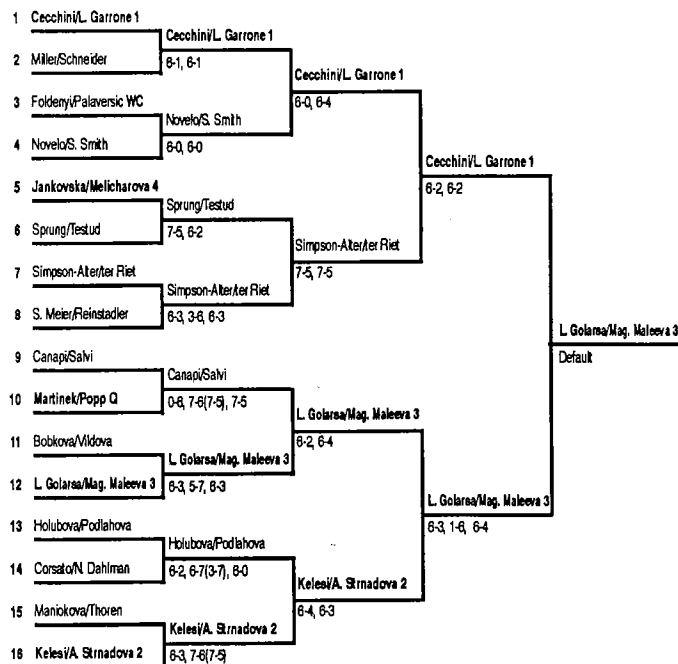

Doubles Seeds

1. Cecchini/Garrone
2. Kelesi/A. Strnadova
- L. Golarsa/Mag. Maleeva
4. Jankovska/Melicharova

CROATIAN LOTTERY CUP - BOL LADIES OPEN QUALIFYING

First round - C. Kuhlman d. Bye; S. Podlahova d. L. Glitz 6-4, 6-2; P. Miller d. C. Schneider 7-5, 6-0; A. Kerek d. I. Horvat 6-1, 5-7, 7-5; S. Giusto d. S. Freye 6-0, 6-3; L. Weerasuriya d. E. Callens 6-3, 6-1; H. Sprung d. D. Lonergan 6-1, 6-1; R. Bobkova d. O. Graveraux 6-3, 6-3; T. Hauschildt d. J. Salnikova 6-1, 6-1; P. Kucova d. A. Fusai 6-4, 6-2; R. Bielsa d. M. Pawlik 6-1, 6-3; M. Palaversic d. P. Holobova 6-2, 5-7, 6-4; H. van den Berg d. J. Souto 6-4, 6-4; C. Salvi d. T. Krizan 7-6(8-6), 6-4; M. Muric d. S. Reichel 6-4, 6-3; A. Popp d. Bye.

Second round - Kuhlman d. Podlahova 6-2, 6-3; Kerek d. Miller 6-4, 5-7, 7-5; Weerasuriya d. Giusto 6-1, 6-1; Bobkova d. Sprung 7-6(7-5), 6-1; Hauschildt d. Kucova 6-3, 6-0; Palaversic d. Bielsa 6-1, 3-6, 6-1; Salvi d. van den Berg 6-1, 6-2; Popp d. Muric 6-2, 6-2.

Third round - Kerek d. Kuhlman 7-6(7-4), 7-5; Bobkova d. Weerasuriya 6-4, 6-4; Hauschildt d. Palaversic 6-1, 6-2; Popp d. Salvi 7-6(7-3), 7-6(8-6).